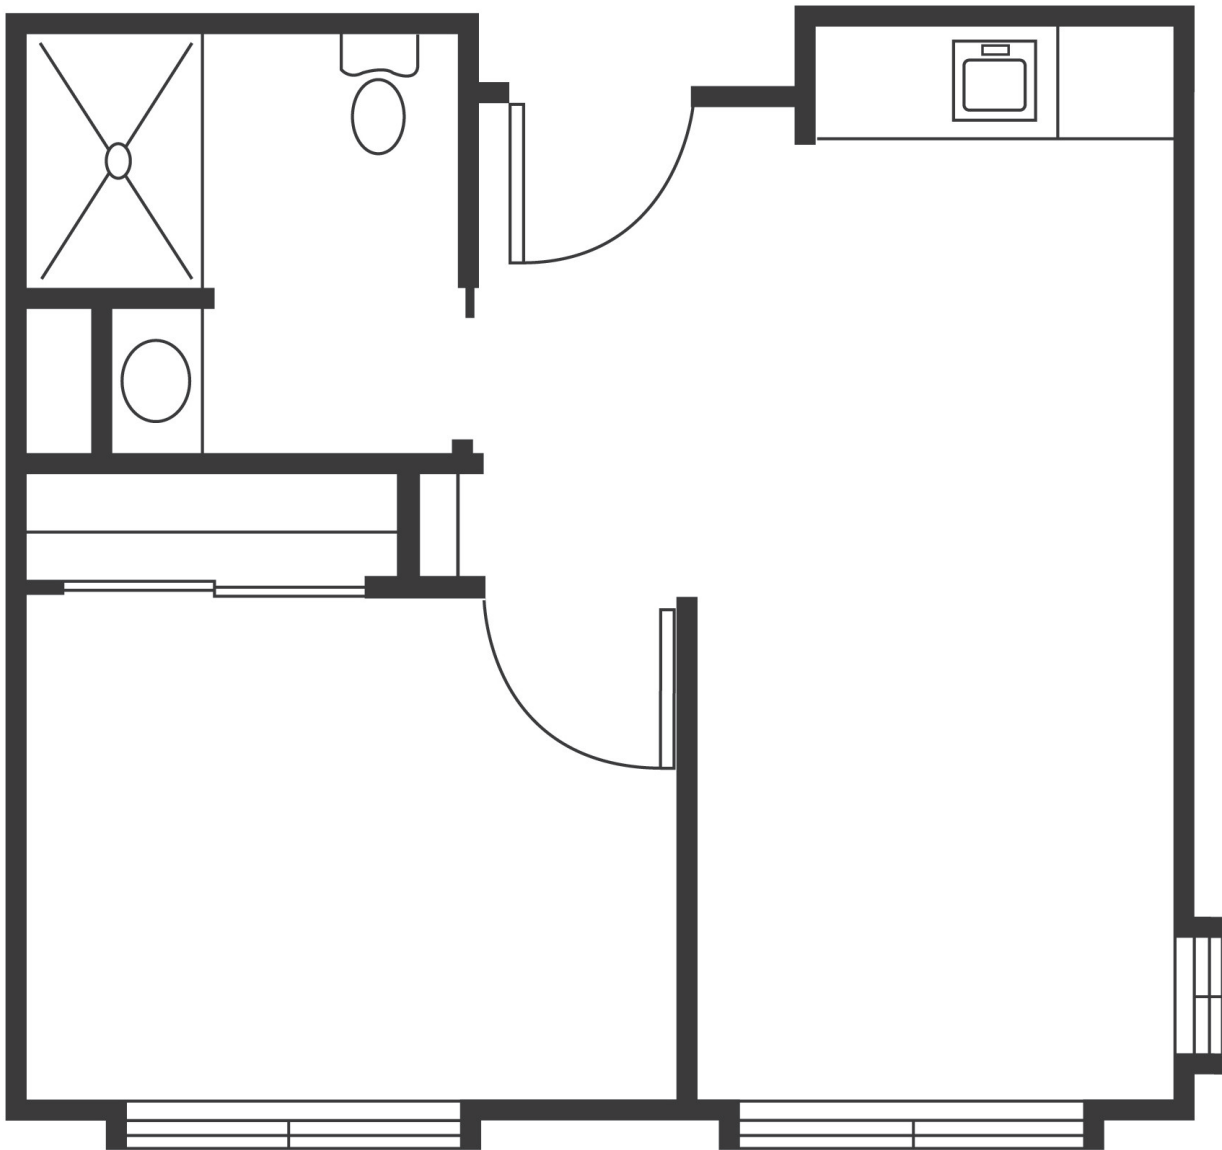

* *Reasonable accommodations considered upon request*

Victoria Place

Senior Living

491 Discovery Road
Port Townsend, WA 98368
360-379-8223

enlivant.com

Studio

One Bath

303 Square Feet (approximately)

Victoria Place

Senior Living

491 Discovery Road
Port Townsend, WA 98368
360-379-8223

enlivant.com

One Bedroom

One Bath

423 Square Feet (approximately)