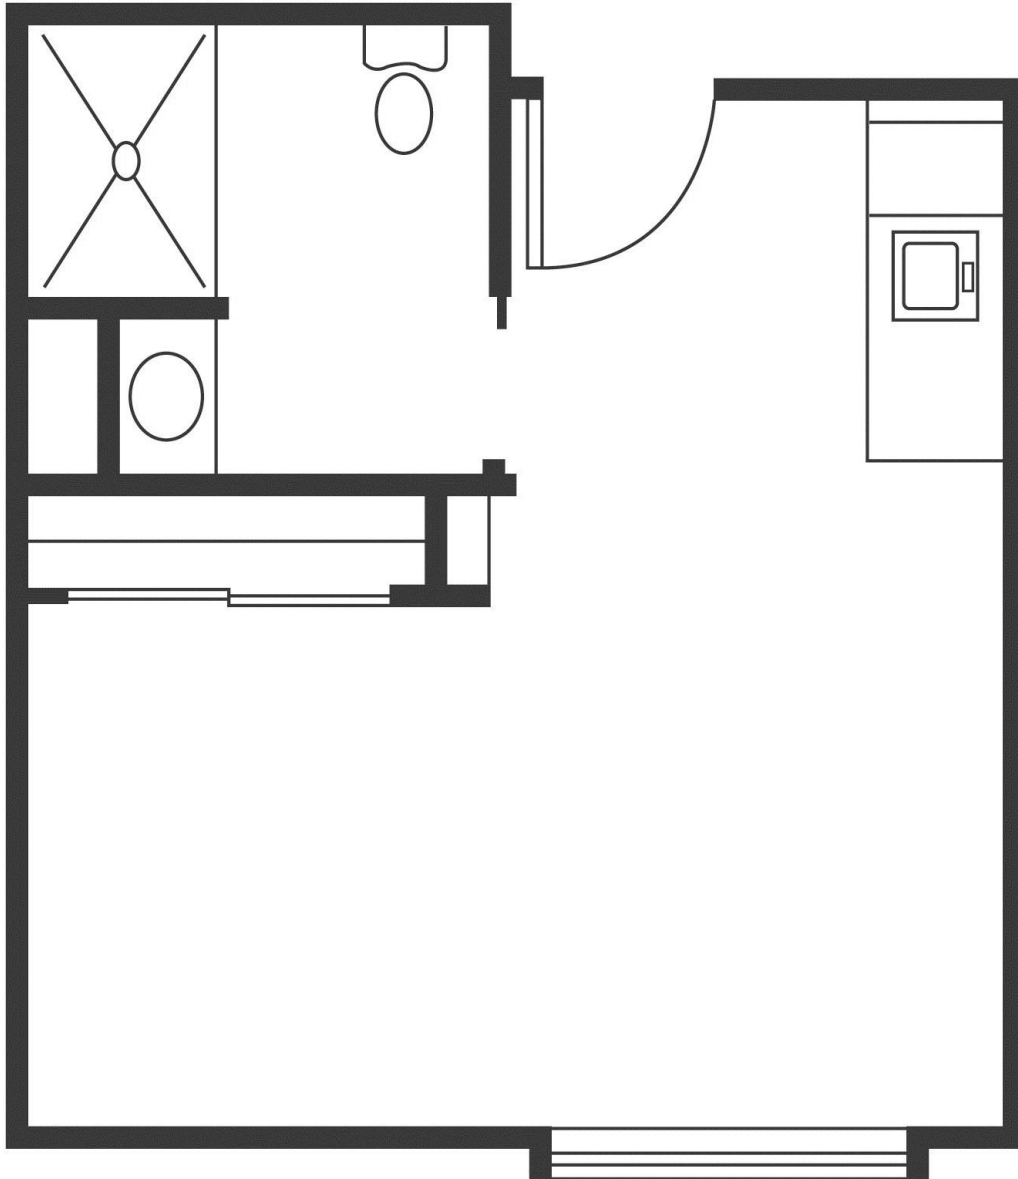

* *Reasonable accommodations considered upon request*

Victoria Place

Senior Living

491 Discovery Road
Port Townsend, WA 98368
360-379-8223

enlivant.com

Studio

One Bath

303 Square Feet (approximately)

Victoria Place

Senior Living

491 Discovery Road
Port Townsend, WA 98368
360-379-8223

enlivant.com

One Bedroom

One Bath

423 Square Feet (approximately)