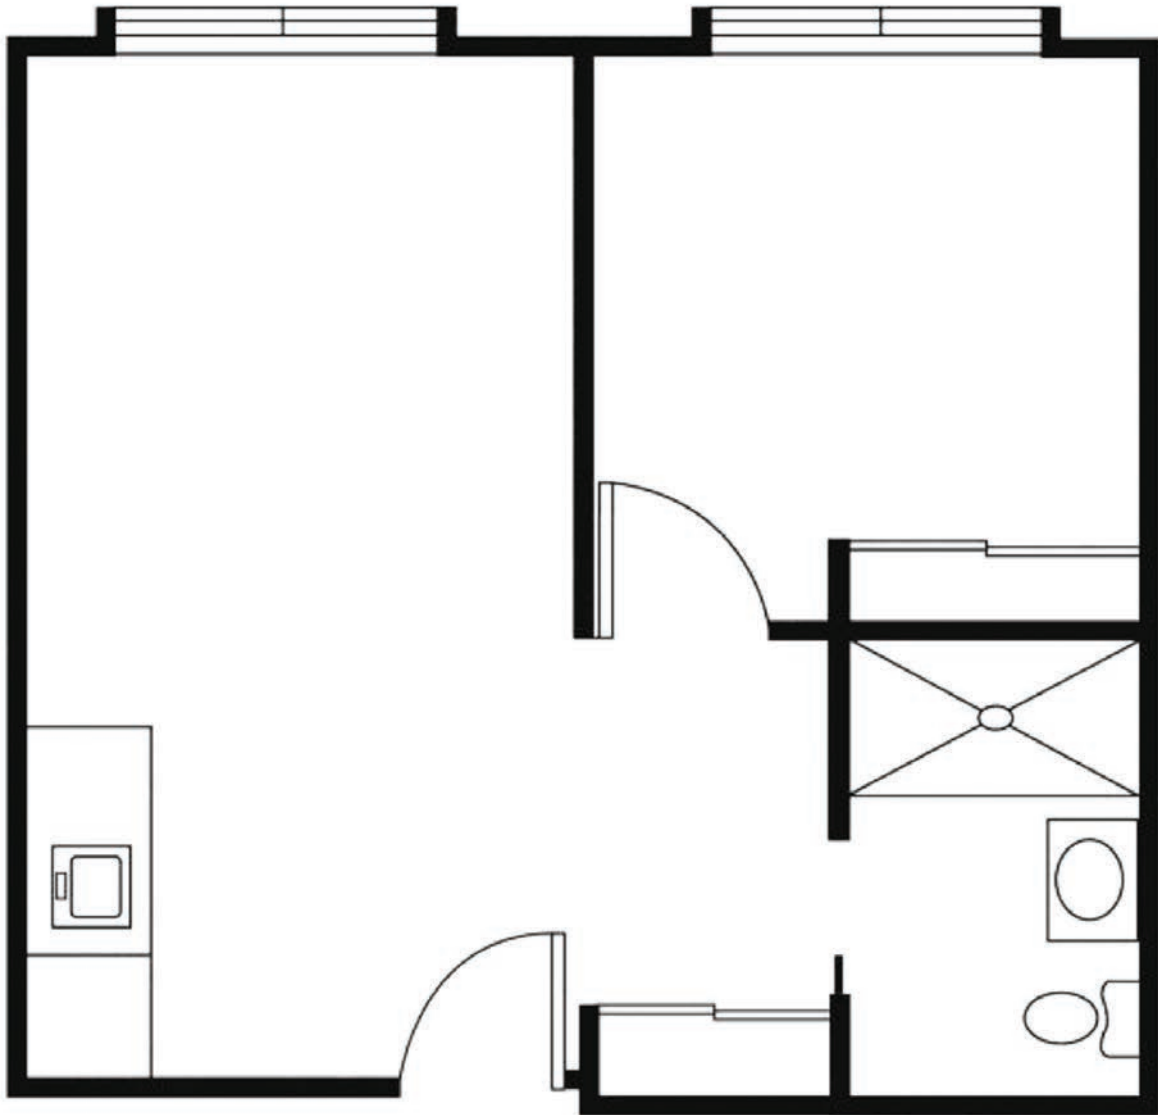

* *Reasonable accommodations considered upon request*

Davis Place

Senior Living

2943 Desert Sky
Bullhead City, AZ 86442
928-763-4570

enlivant.com

Studio

One Bath

294 Square Feet (approximately)

Davis Place

Senior Living

2943 Desert Sky
Bullhead City, AZ 86442
928-763-4570

enlivant.com

One Bedroom

One Bedroom / One Bath
441 Square Feet (approximately)