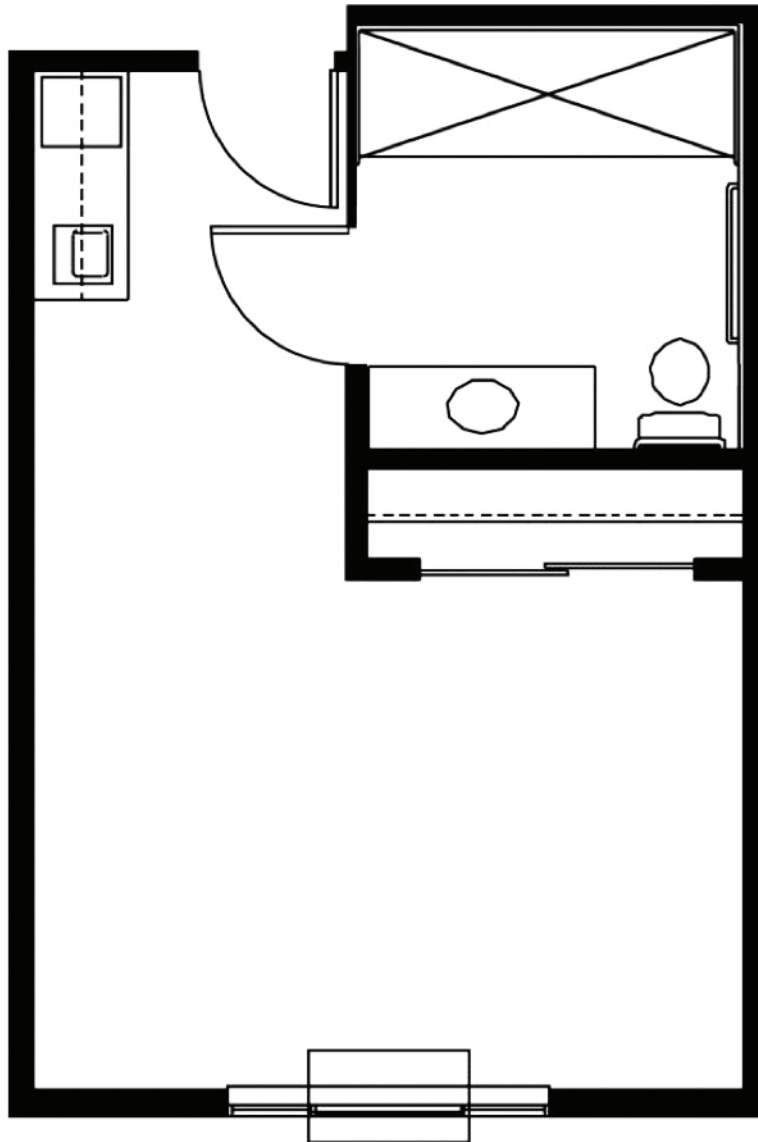

* *Reasonable accommodations considered upon request*

Davis Place

Senior Living

2943 Desert Sky
Bullhead City, AZ 86442
928-763-4570

enlivant.com

Studio

One Bath

294 Square Feet (approximately)

Davis Place

Senior Living

2943 Desert Sky
Bullhead City, AZ 86442
928-763-4570

enlivant.com

One Bedroom

One Bedroom / One Bath
441 Square Feet (approximately)