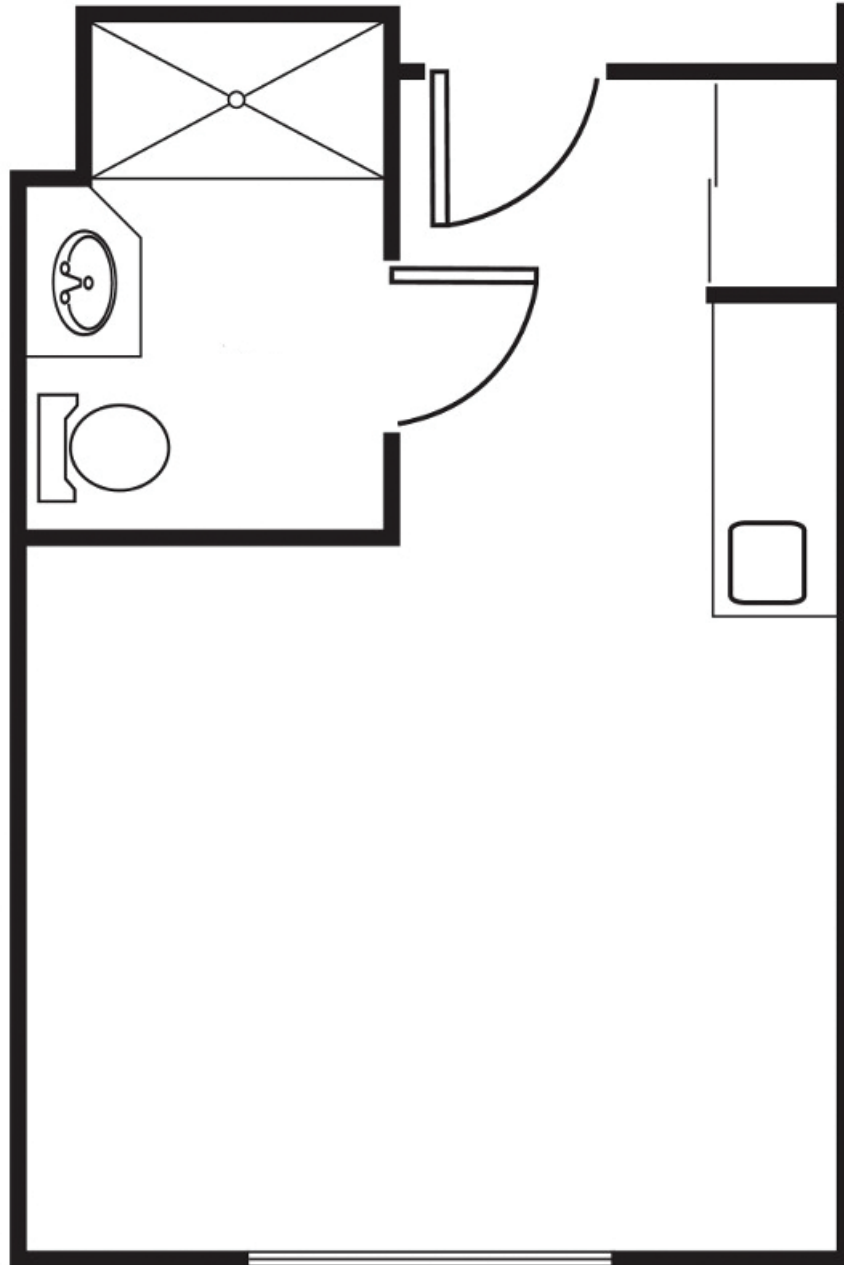

Elkhart Place

Senior Living

2024 County Road 24 enlivant.com
Elkhart, IN 46517
574-295-9058

Studio

One Bath

340 Square Feet (approximately)

Elkhart Place

Senior Living