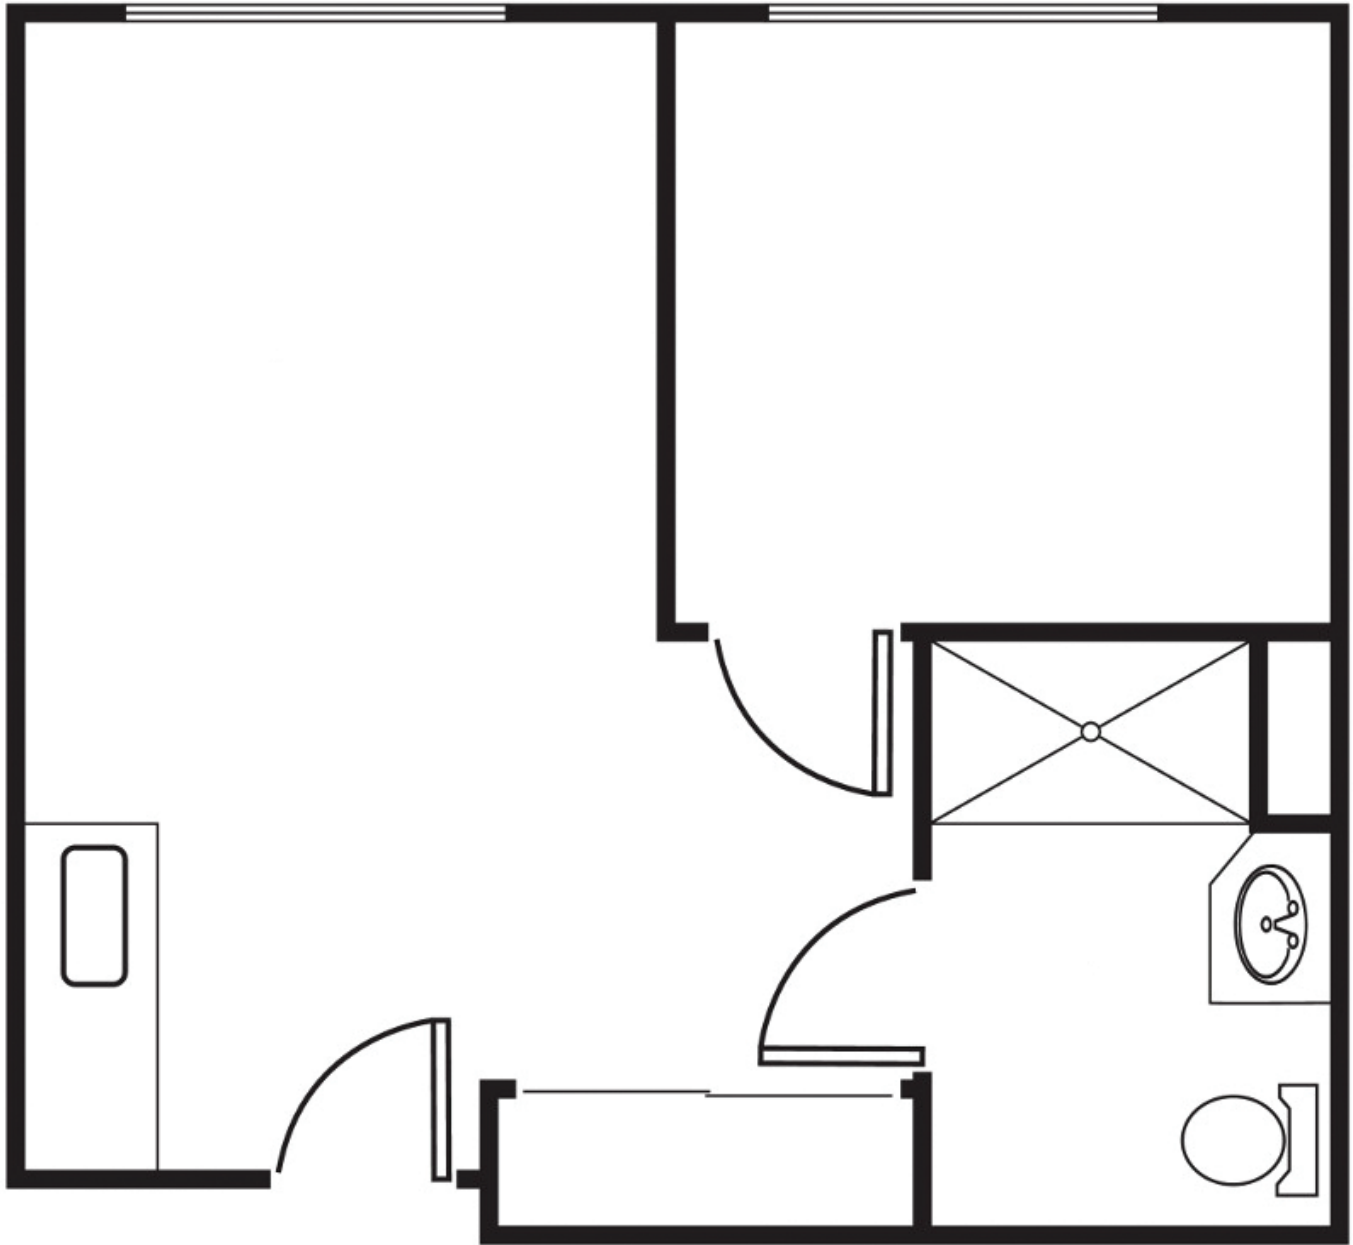

Elkhart Place

Senior Living

2024 County Road 24 enlivant.com
Elkhart, IN 46517
574-295-9058

Studio

One Bath

340 Square Feet (approximately)

Elkhart Place

Senior Living

2024 County Road 24 enlivant.com
Elkhart, IN 46517
574-295-9058

One Bedroom

One Bedroom / One Bath
460 Square Feet (approximately)