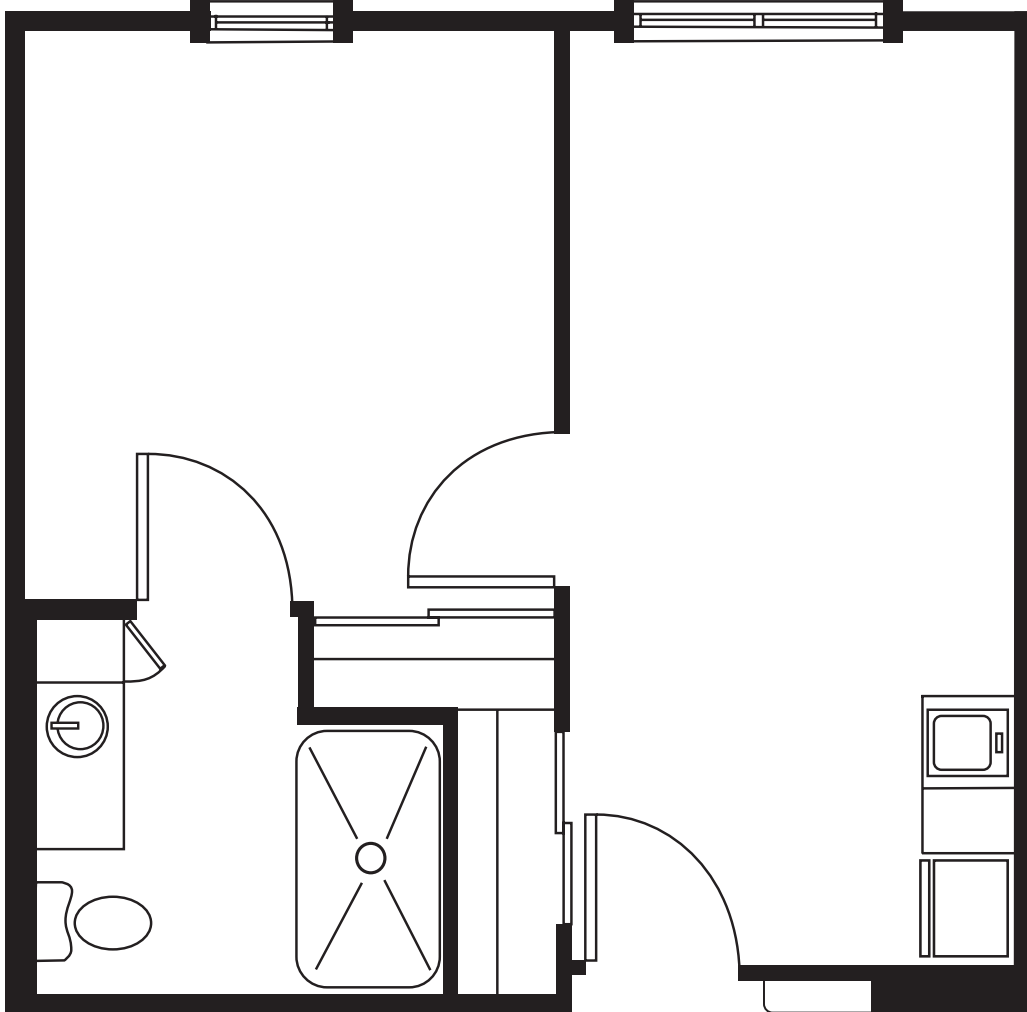

## One Bedroom

One bedroom / One Bath  
399 Square Feet (approximately)

## Studio

One Bath

349 Square Feet (approximately)

## Studio Deluxe

One Bath

342 Square Feet (approximately)