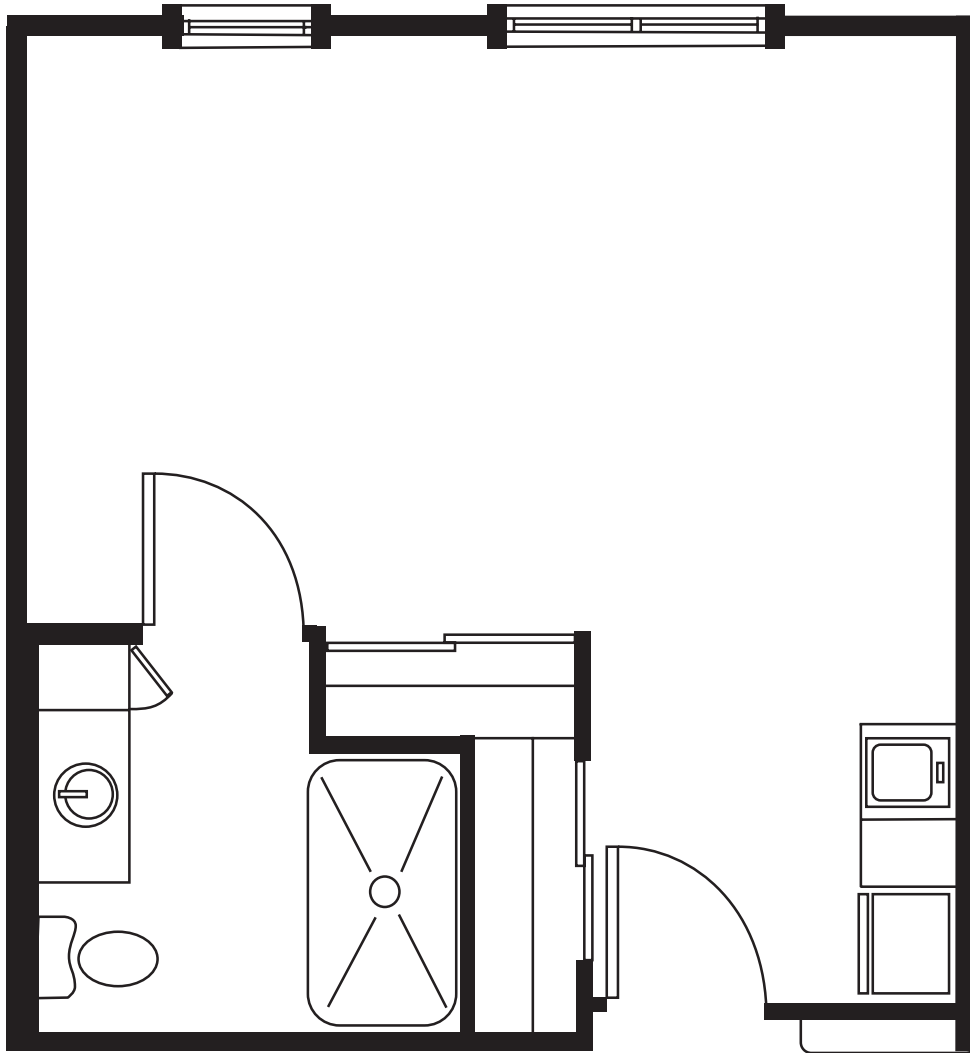

Woodbourne Place

Senior Living

2619 Trenton Road
Levittown, PA 19056
215-943-6611

enlivant.com

Studio Deluxe

One Bath

342 Square Feet (approximately)