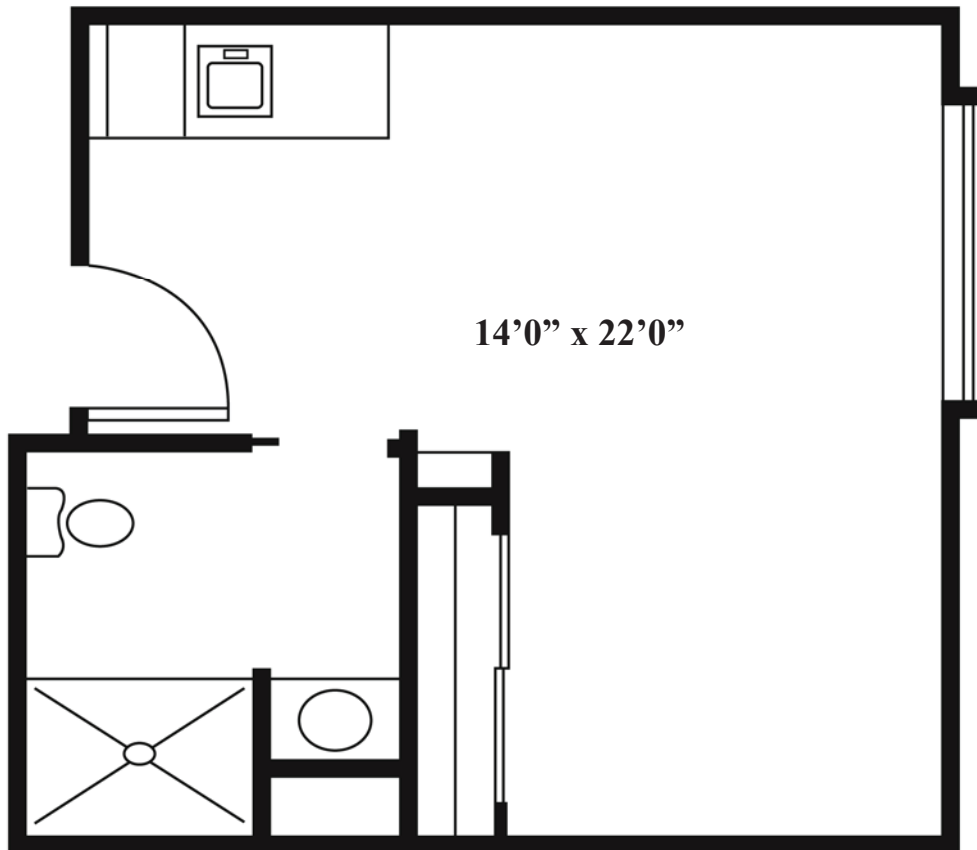

** Reasonable accommodations considered upon request*

Mercer Place

Senior Living

5701 Dexham Road
Rowlett, TX 75088
972-463-1646 | ALF #000830

enlivant.com

Studio

One Bath

308 Square Feet (approximately)

Mercer Place

Senior Living

5701 Dexham Road
Rowlett, TX 75088
972-463-1646 | ALF #000830

enlivant.com

One Bedroom

One Bedroom / One Bath
420 Square Feet (approximately)