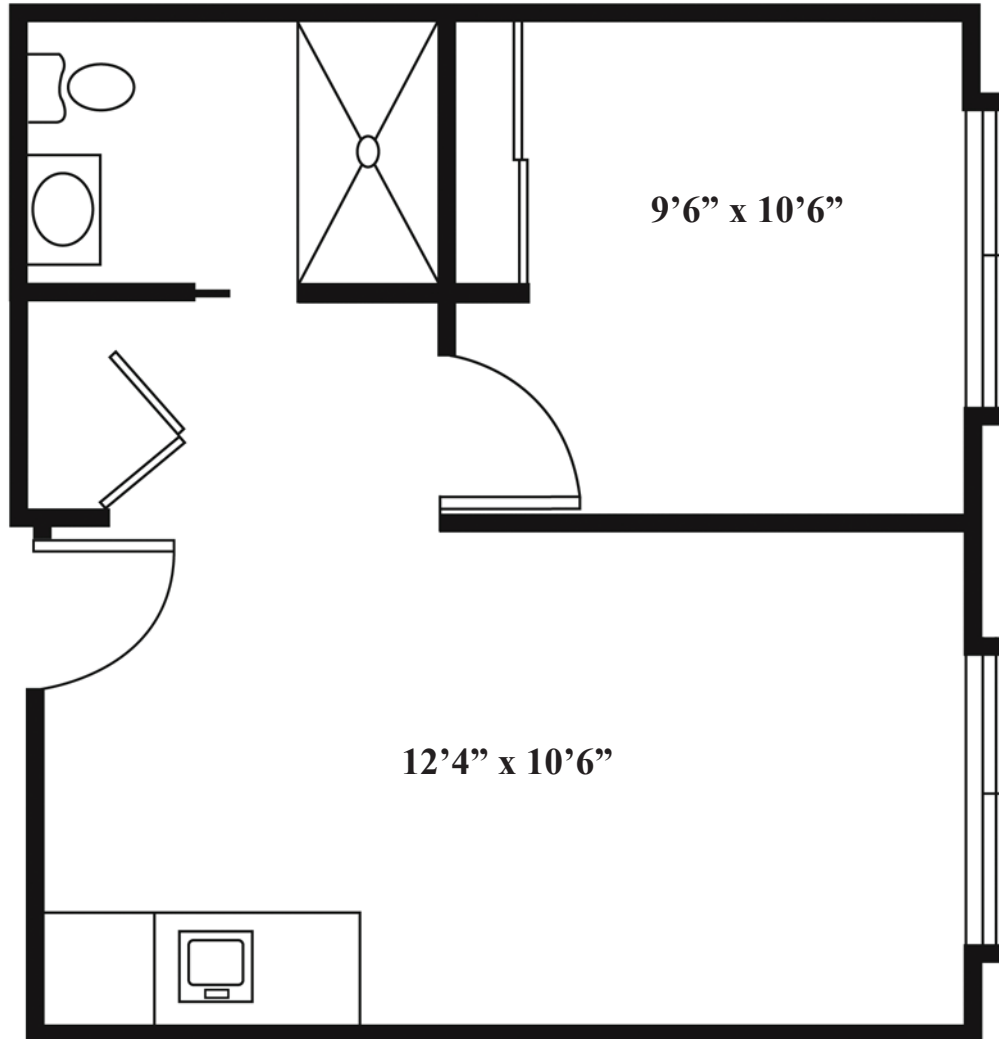

** Reasonable accommodations considered upon request*

Mercer Place

Senior Living

5701 Dexham Road
Rowlett, TX 75088
972-463-1646 | ALF #000830

enlivant.com

Studio

One Bath

308 Square Feet (approximately)

Mercer Place

Senior Living

5701 Dexham Road
Rowlett, TX 75088
972-463-1646 | ALF #000830

enlivant.com

One Bedroom

One Bedroom / One Bath
420 Square Feet (approximately)