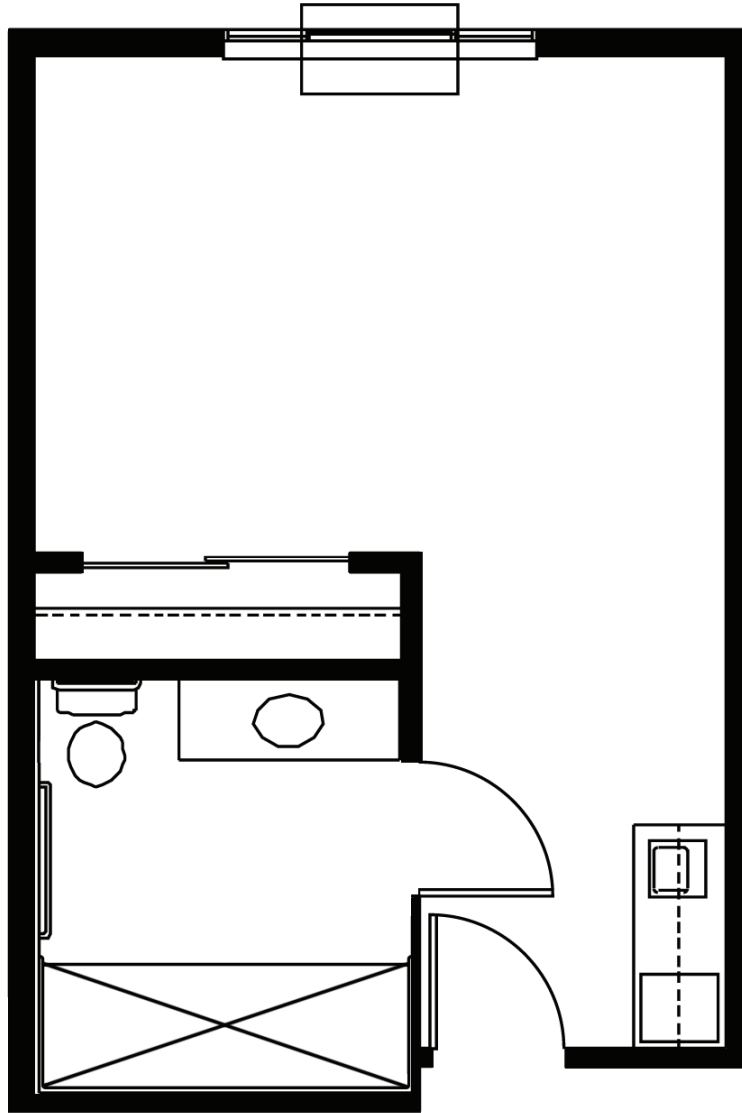

* *Reasonable accommodations considered upon request*

Santa Fe Place

Senior Living

3404 SW 5th
Planview, TX 79072
806-291-0151 | ALF #000774

enlivant.com

Studio

One Bath

276 Square Feet (approximately)

Santa Fe Place

Senior Living

3404 SW 5th
Planview, TX 79072
806-291-0151 | ALF #000774

enlivant.com

One Bedroom

One Bedroom / One Bath
430 Square Feet (approximately)