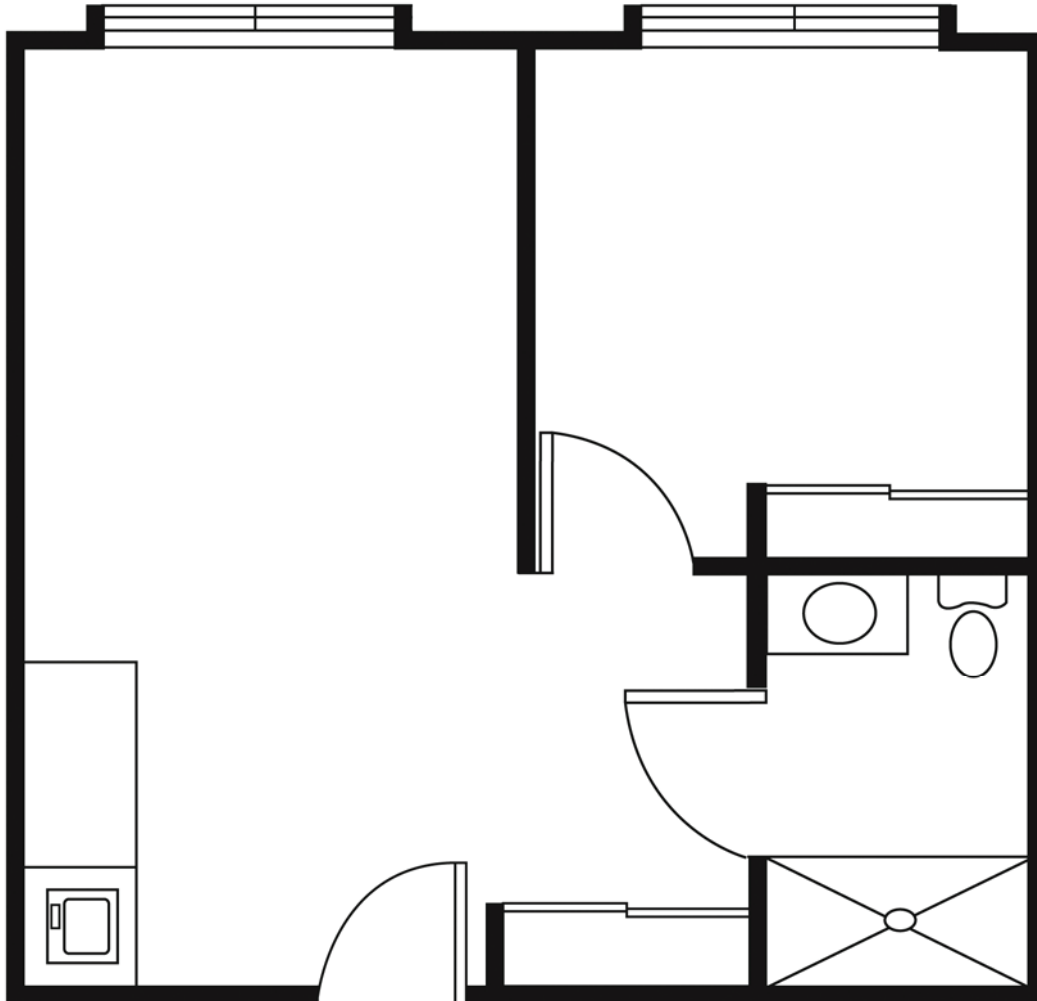

* *Reasonable accommodations considered upon request*

Santa Fe Place

Senior Living

3404 SW 5th
Planview, TX 79072
806-291-0151 | ALF #000774

enlivant.com

Studio

One Bath

276 Square Feet (approximately)

Santa Fe Place

Senior Living

3404 SW 5th
Planview, TX 79072
806-291-0151 | ALF #000774

enlivant.com

One Bedroom

One Bedroom / One Bath
430 Square Feet (approximately)