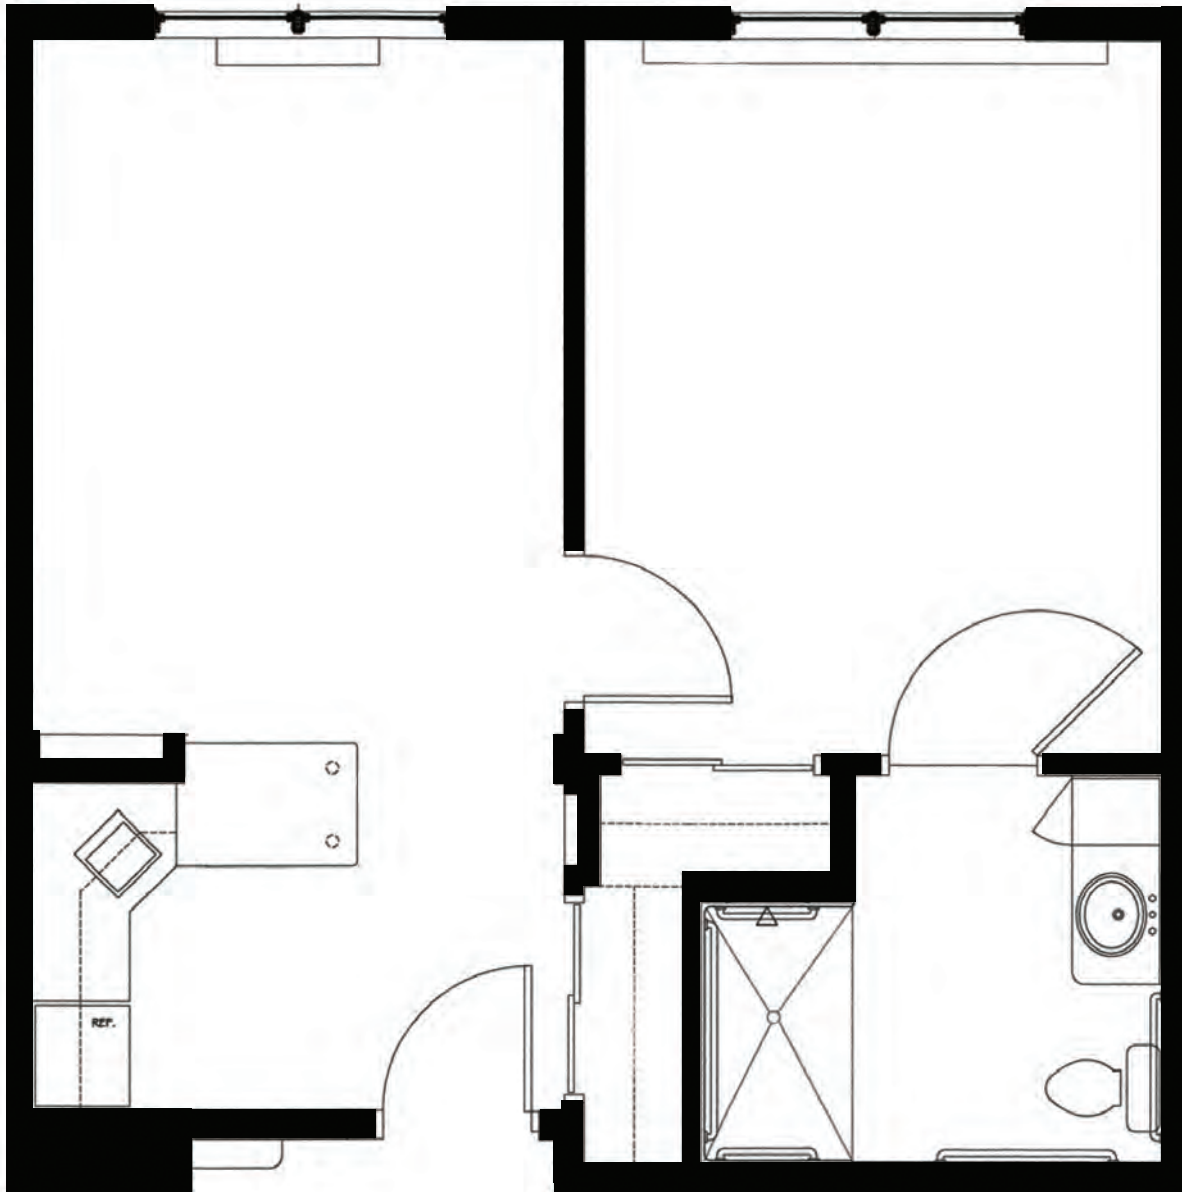

enlivant.com

Deluxe One Bedroom

One bedroom / One Bath
475 Square Feet (approximately)

Wissota Place

Senior Living

2801 County Hwy I
Chippewa Falls, WI 54729
715-720-9710

enlivant.com

Premium One Bedroom

One bedroom / One Bath
550 Square Feet (approximately)

Wissota Place

Senior Living

2801 County Hwy I
Chippewa Falls, WI 54729
715-720-9710

enlivant.com

Two Bedroom

Two bedroom / Two Bath
1,064 Square Feet (approximately)