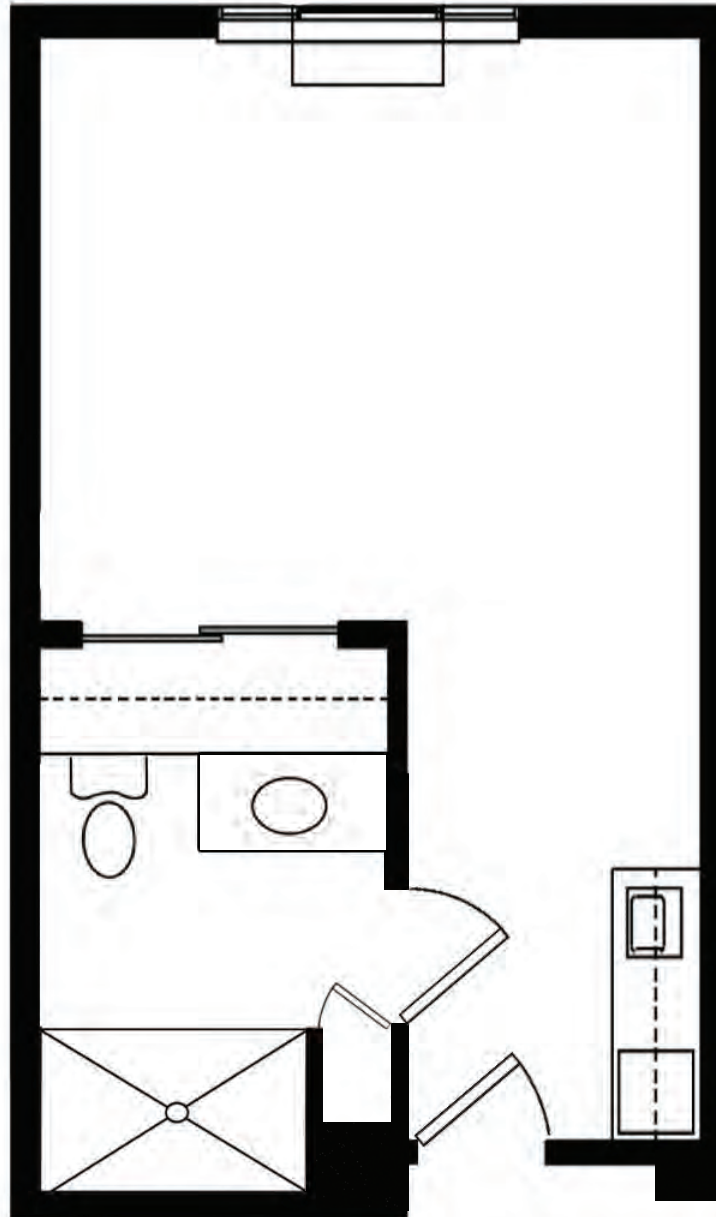

* *Reasonable accommodations considered upon request*

Wissota Place

Senior Living

2801 County Hwy I
Chippewa Falls, WI 54729
715-720-9710

enlivant.com

Studio

One Bath

344 Square Feet (approximately)

Wissota Place

Senior Living

2801 County Hwy I
Chippewa Falls, WI 54729
715-720-9710

enlivant.com

Deluxe Studio

One Bath

382 Square Feet (approximately)

Wissota Place