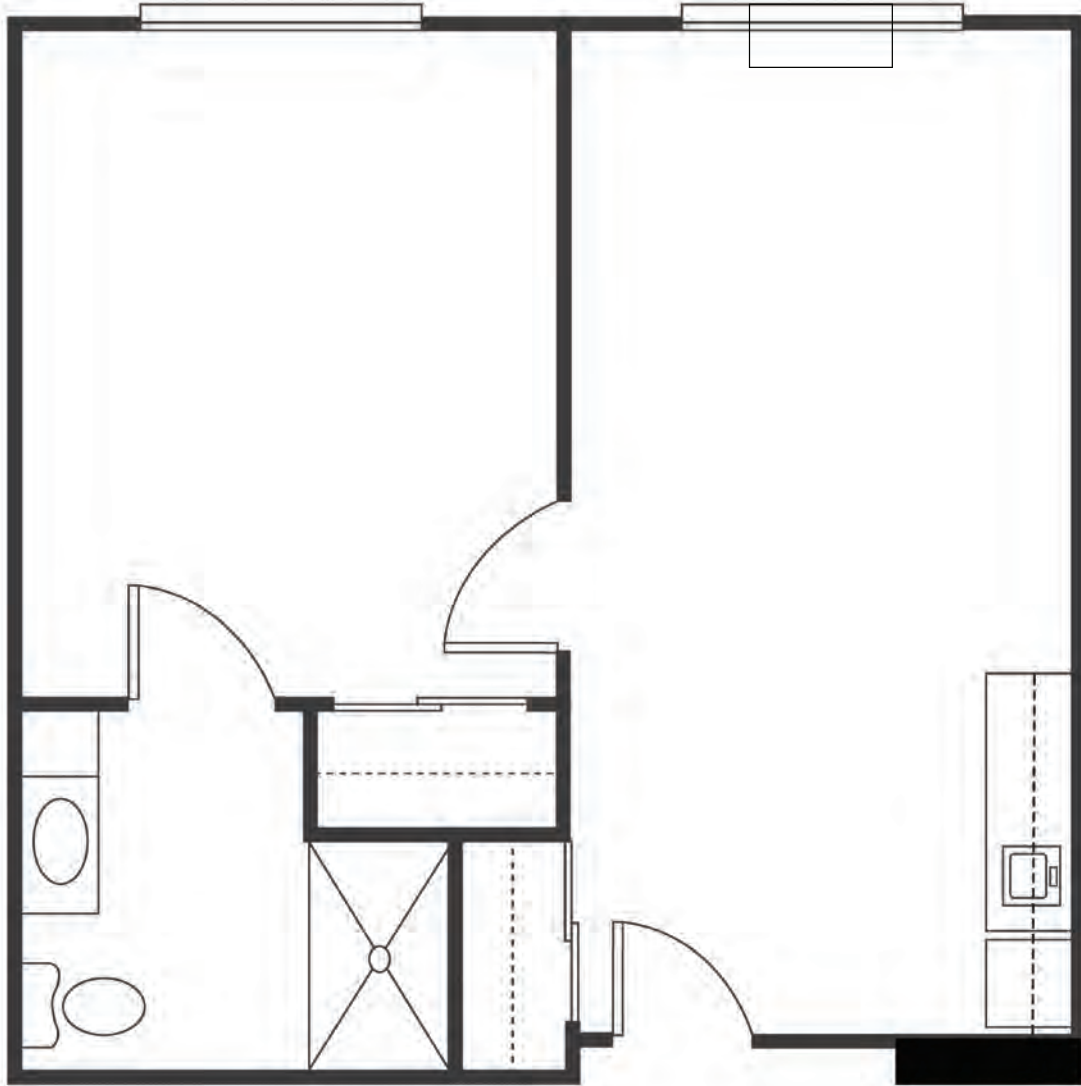

Senior Living

2801 County Hwy I
Chippewa Falls, WI 54729
715-720-9710

enlivant.com

One Bedroom

One bedroom / One Bath
431 Square Feet (approximately)

Wissota Place

Senior Living

2801 County Hwy I
Chippewa Falls, WI 54729
715-720-9710

enlivant.com

Deluxe One Bedroom

One bedroom / One Bath
475 Square Feet (approximately)

Wissota Place

Senior Living

2801 County Hwy I
Chippewa Falls, WI 54729
715-720-9710

enlivant.com

Premium One Bedroom