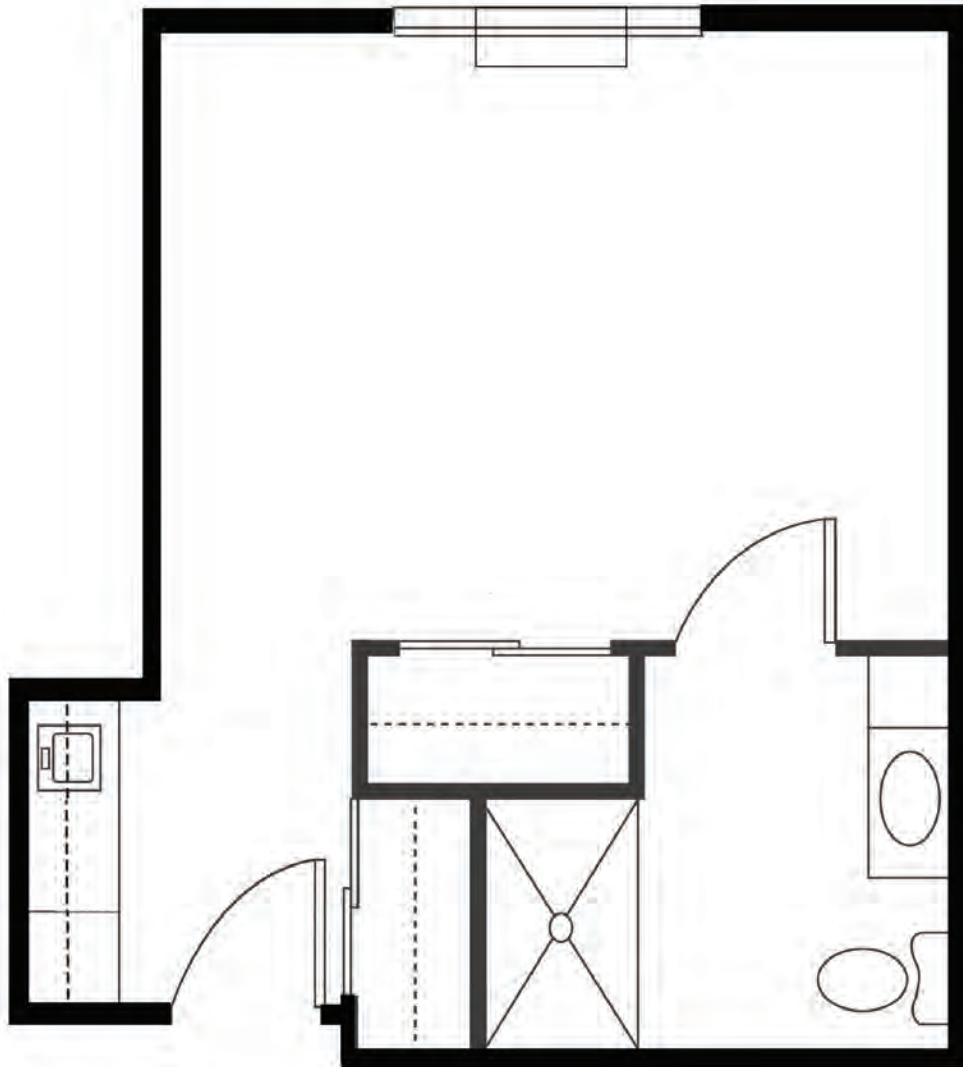

* *Reasonable accommodations considered upon request*

Wissota Place

Senior Living

2801 County Hwy I
Chippewa Falls, WI 54729
715-720-9710

enlivant.com

Studio

One Bath

344 Square Feet (approximately)

Wissota Place

Senior Living

2801 County Hwy I
Chippewa Falls, WI 54729
715-720-9710

enlivant.com

Deluxe Studio

One Bath

382 Square Feet (approximately)

Wissota Place