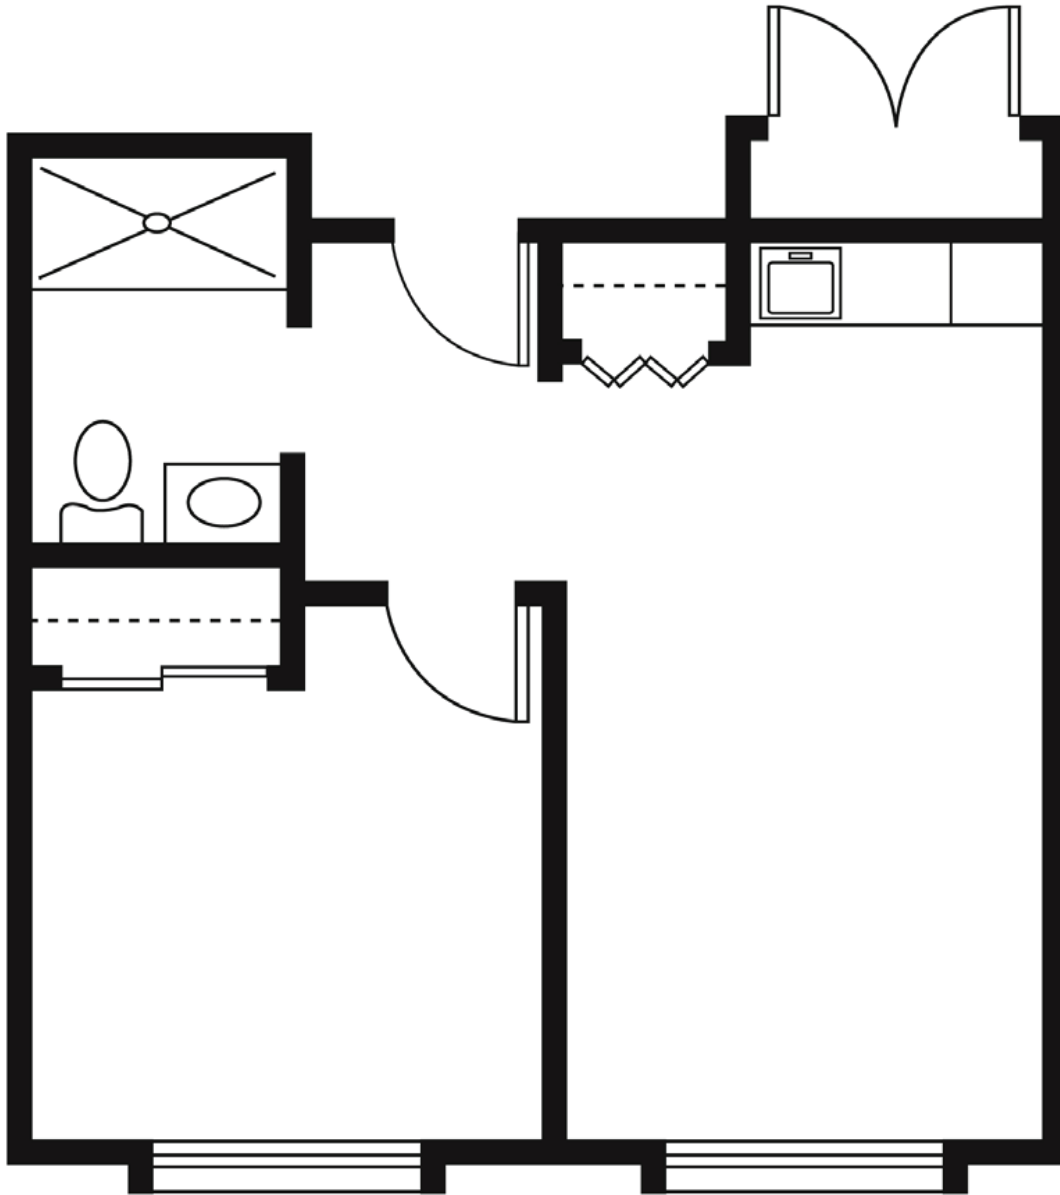

Clay Gardens Place

Senior Living

3784 Frazeyburg Road
Zanesville, OH 43701
740-450-2744

enlivant.com

One Bedroom

One Bedroom / One Bath
455 Square Feet (approximately)