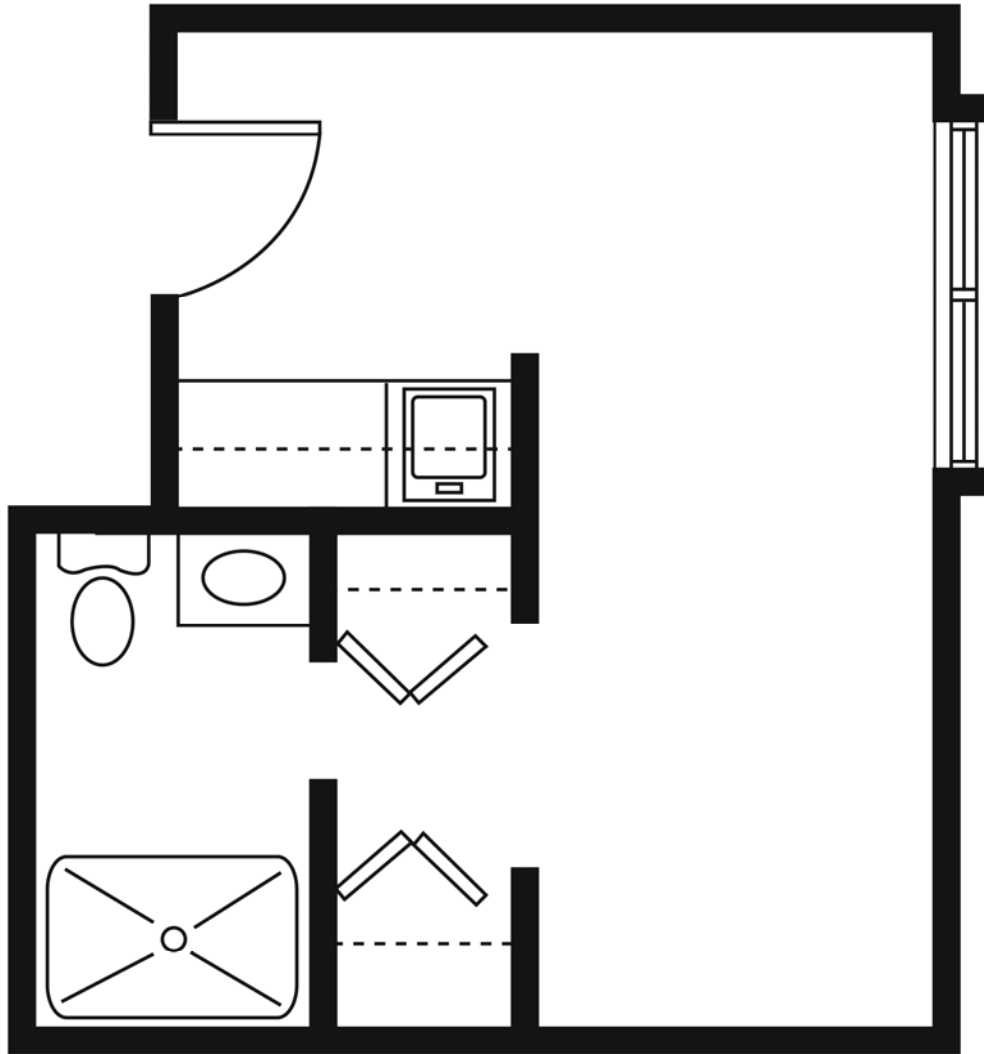

## Studio

One Bath

283 Square Feet (approximately)