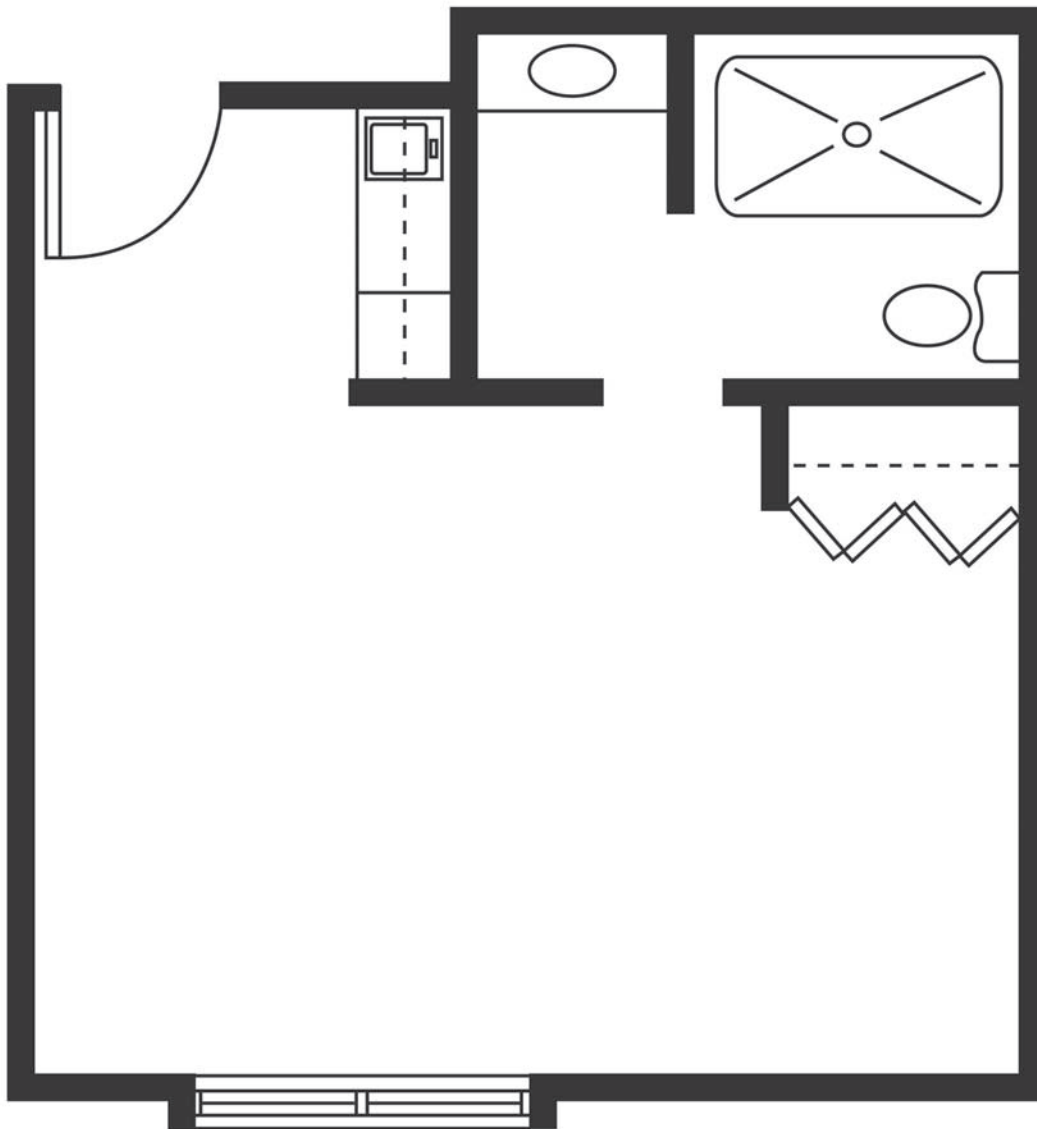

Clay Gardens Place

Senior Living

3784 Frazeyburg Road
Zanesville, OH 43701
740-450-2744

enlivant.com

Studio Deluxe

One Bath

358 Square Feet (approximately)