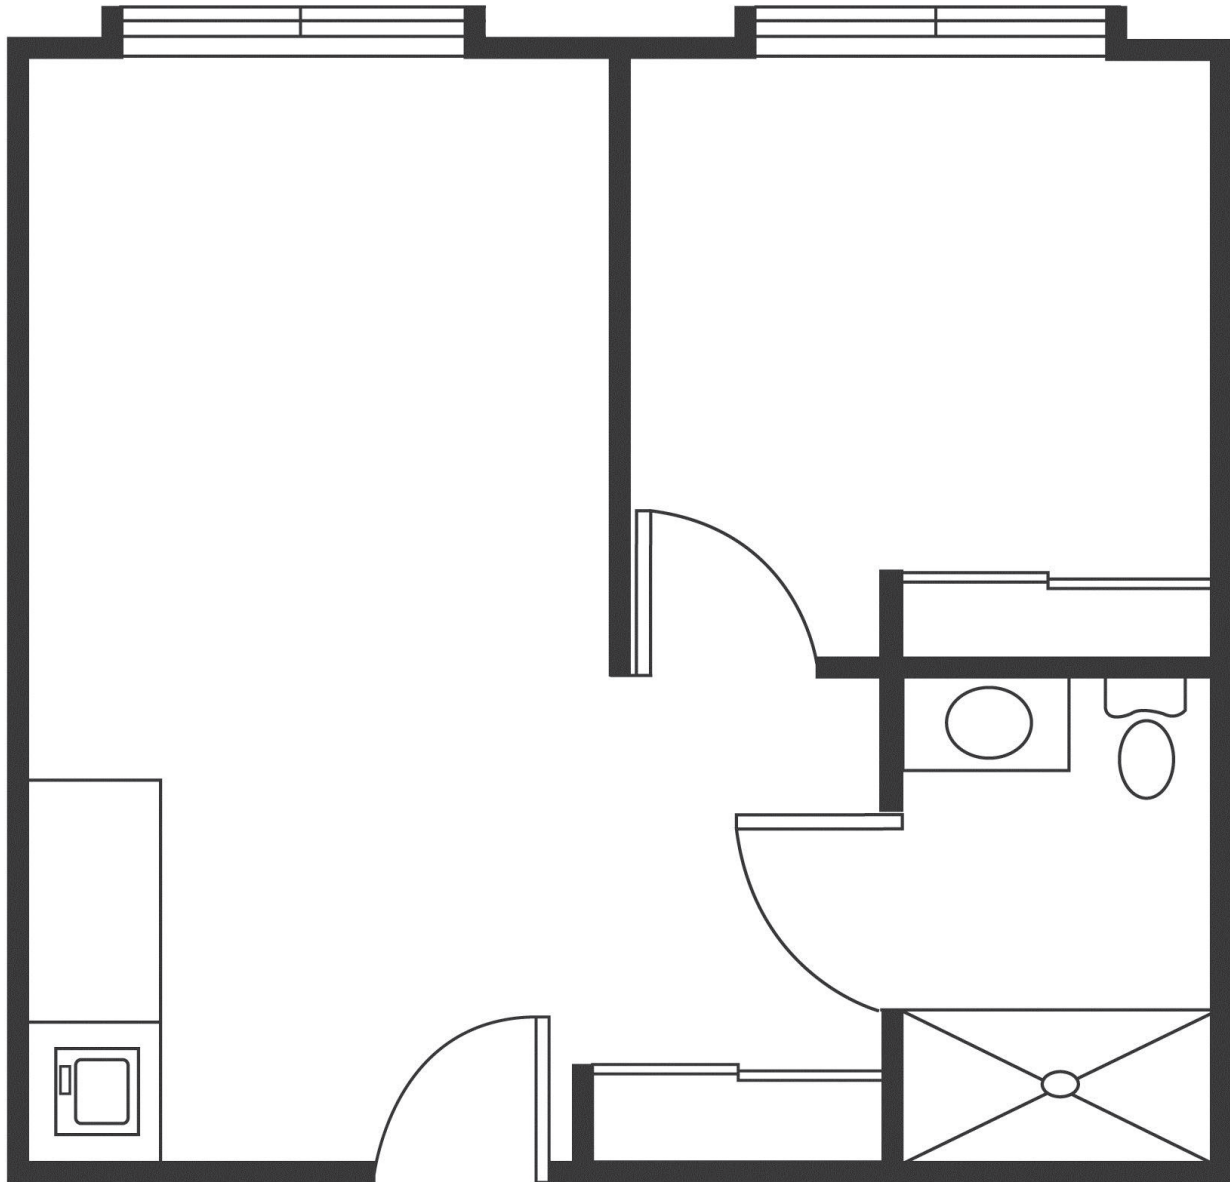

Westwood Place

Senior Living

37950 Airport Road
Woodsfield, OH 43793
740-472-2200

enlivant.com

One Bedroom Deluxe

One Bedroom / One Bath
386 Square Feet (approximately)