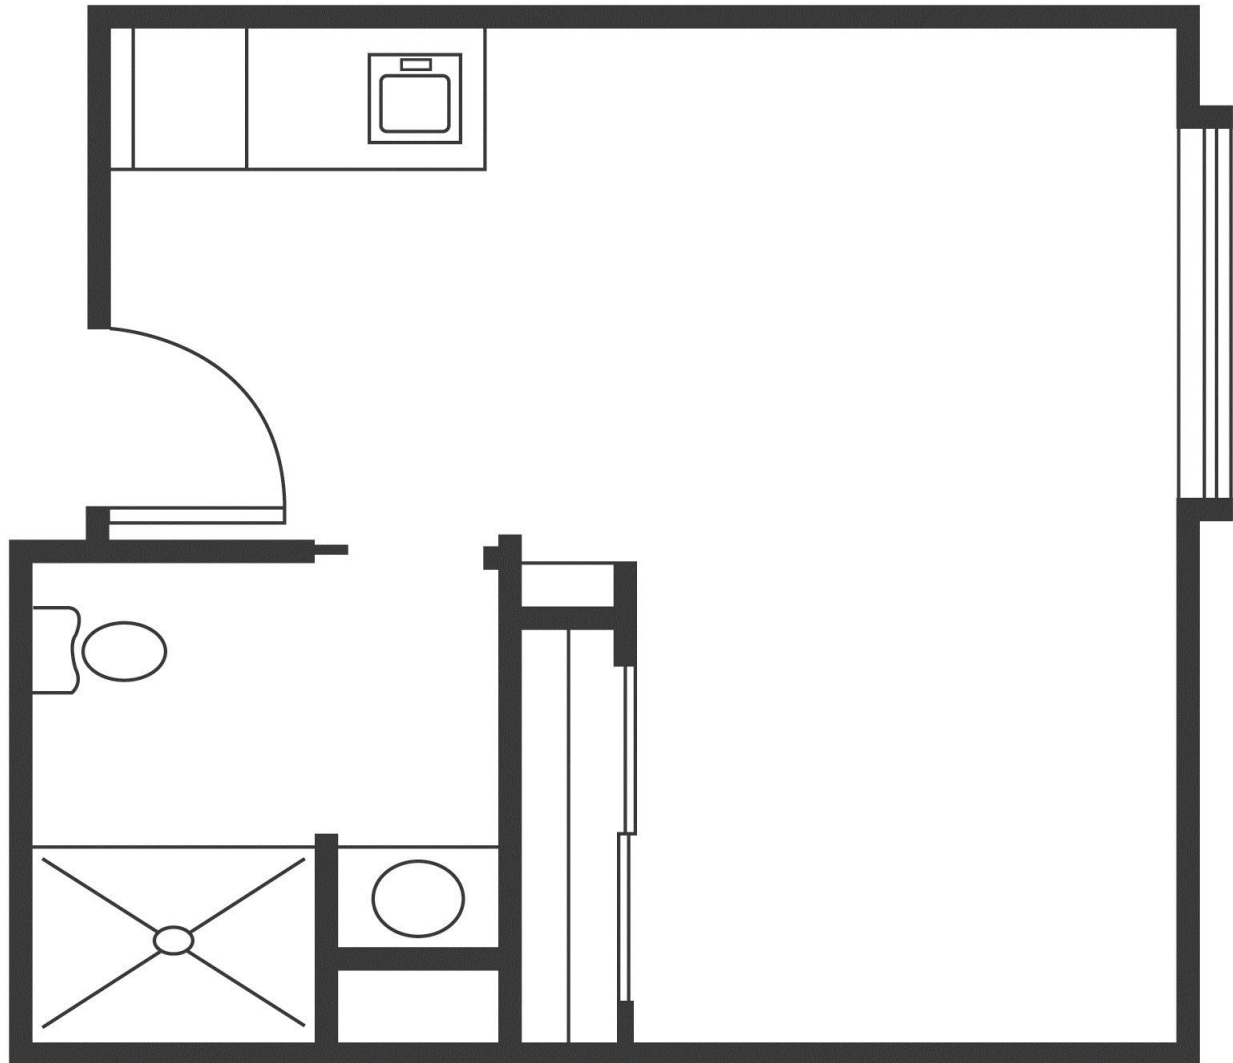

Westwood Place

Senior Living

37950 Airport Road
Woodsfield, OH 43793
740-472-2200

enlivant.com

Studio Deluxe

One Bath

310 Square Feet (approximately)