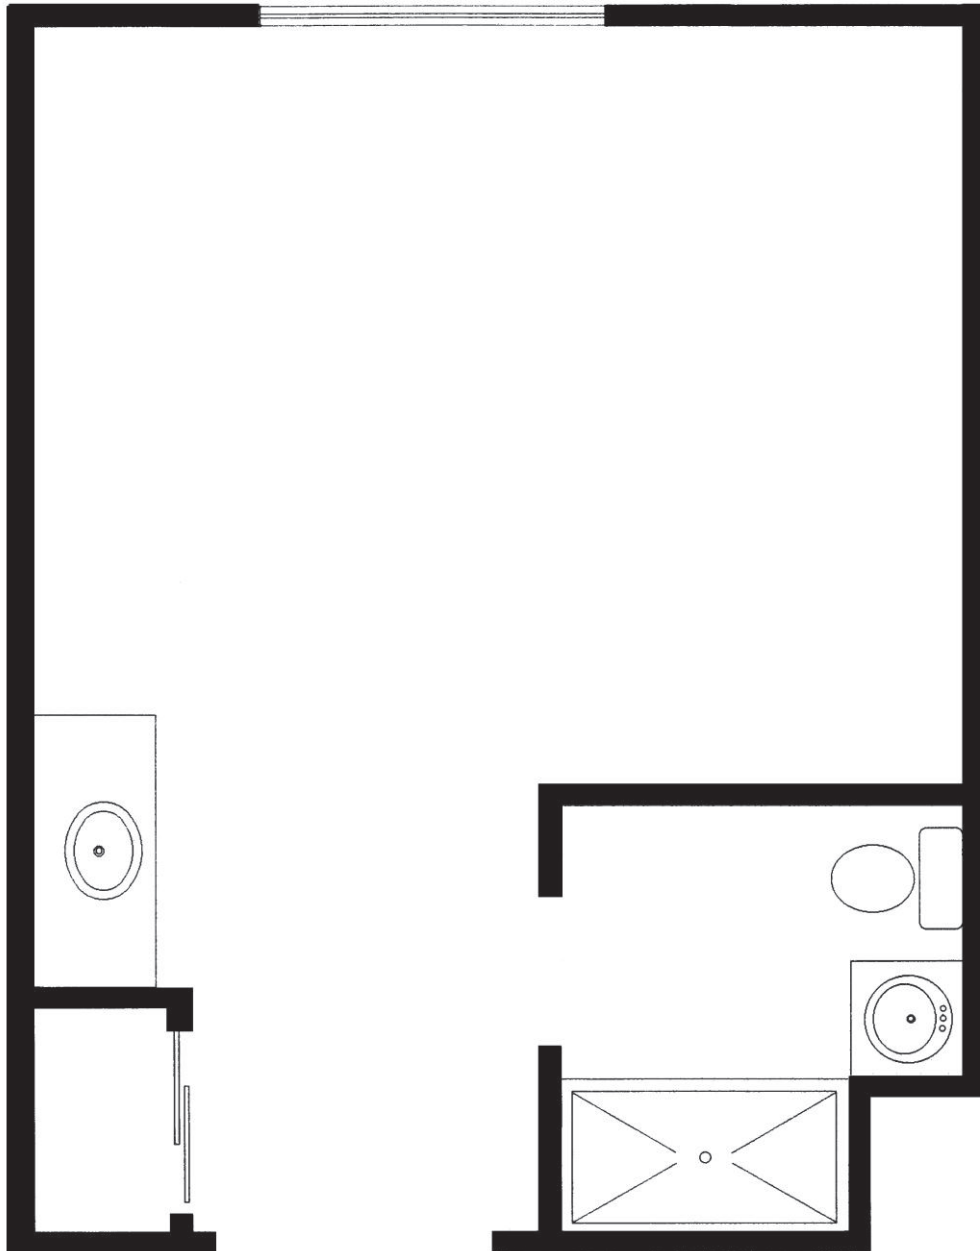

## Studio

One Bath

294 Square Feet (approximately)