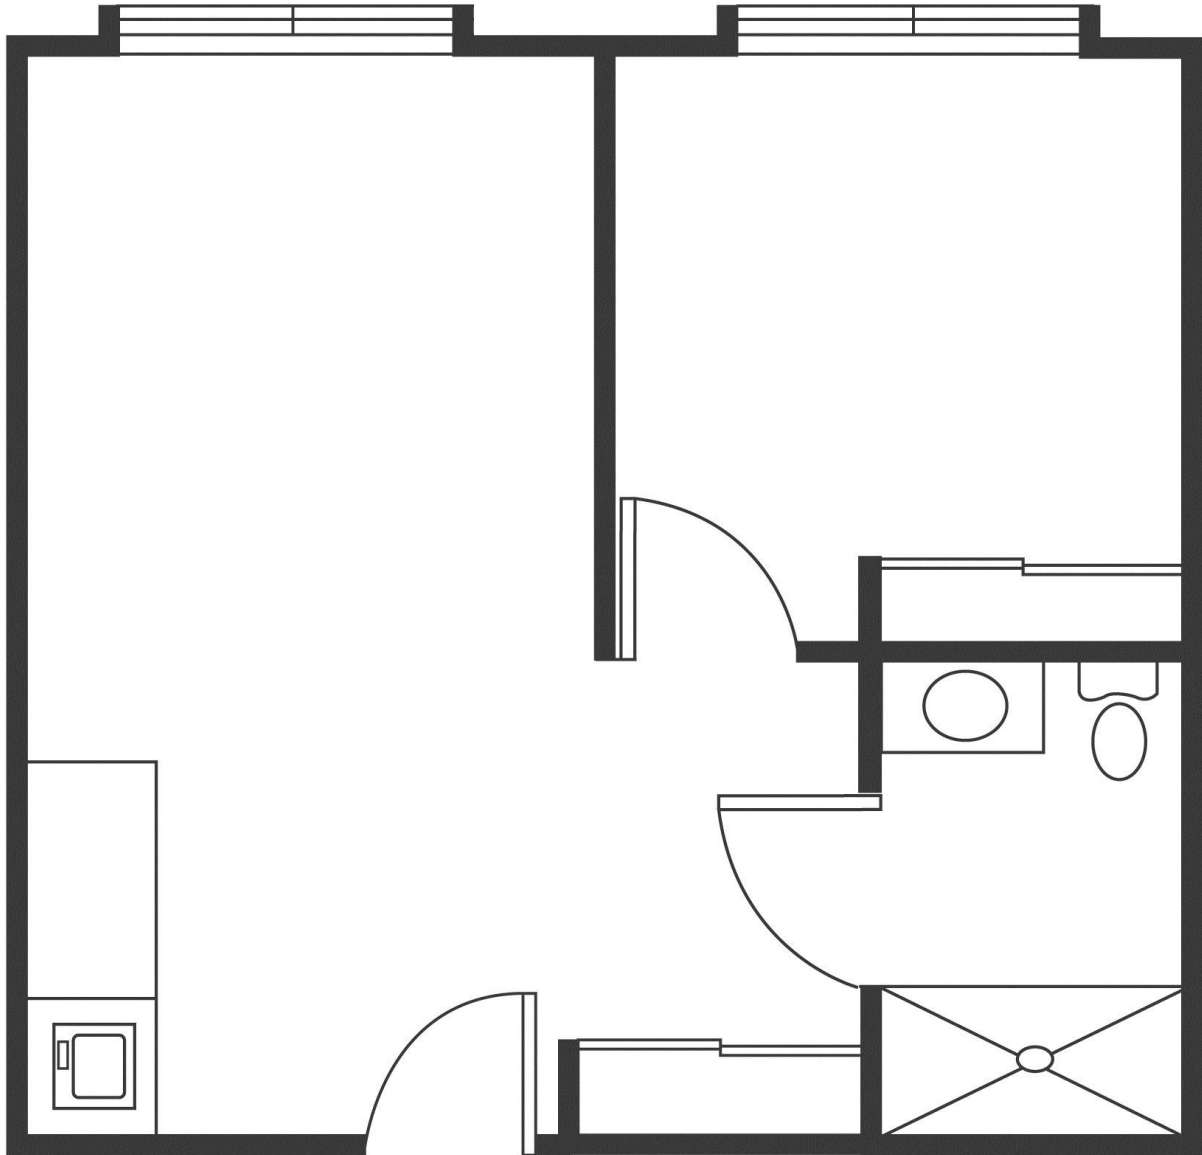

Westwood Place

Senior Living

37950 Airport Road
Woodsfield, OH 43793
740-472-2200

enlivant.com

One Bedroom

One Bedroom / One Bath
388 Square Feet (approximately)