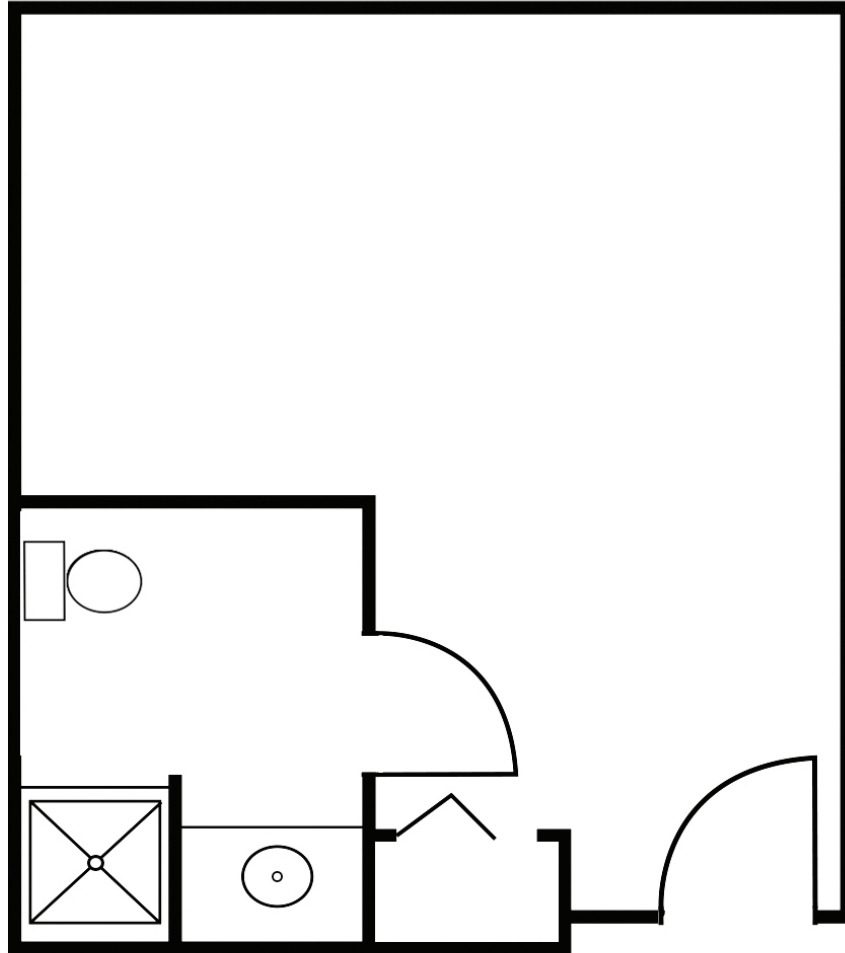

Kennesaw Place

Senior Living

2800 Jiles Road
Kennesaw, GA 30144
770-514-9966

enlivant.com

Studio

One Bath

298 Square Feet (approximately)

Kennesaw Place