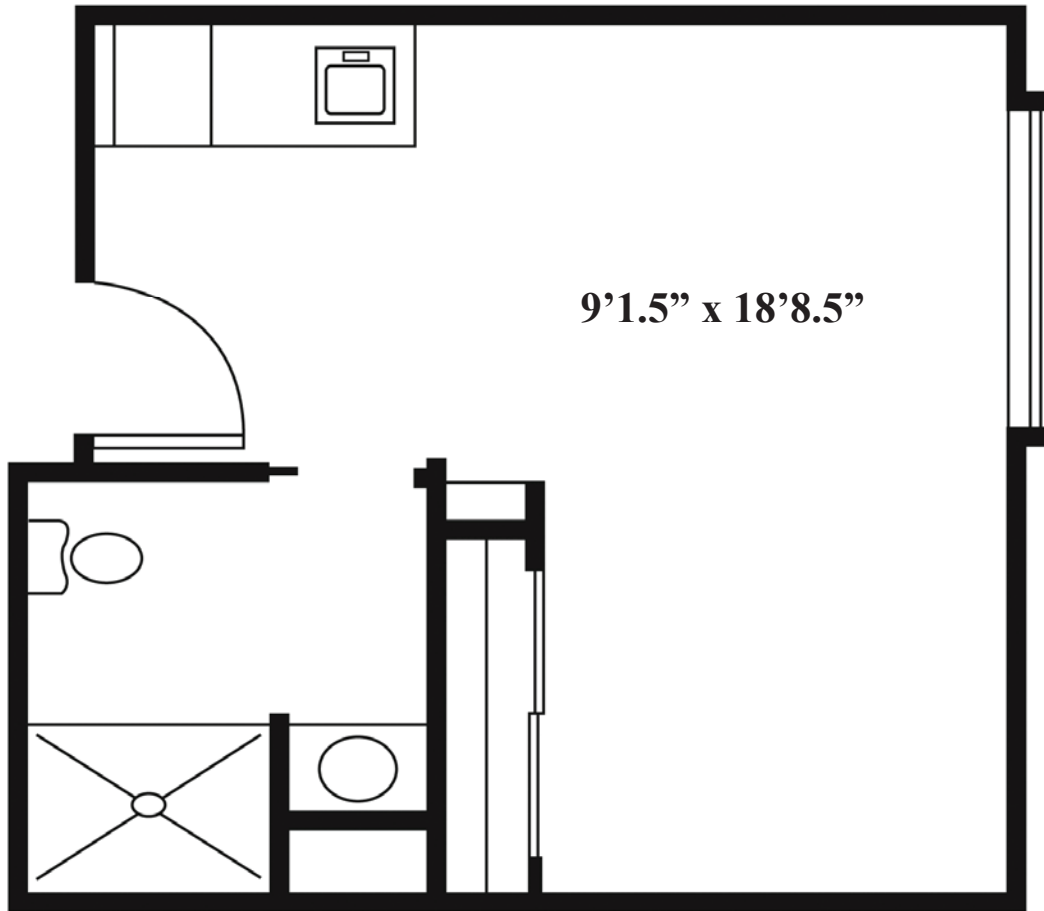

Elkhart Place

Senior Living

2024 County Road 24 enlivant.com
Elkhart, IN 46517
574-295-9058

Studio

One Bath

320 Square Feet (approximately)

Elkhart Place

Senior Living

2024 County Road 24 enlivant.com
Elkhart, IN 46517
574-295-9058

One Bedroom

One Bedroom / One Bath
430 Square Feet (approximately)