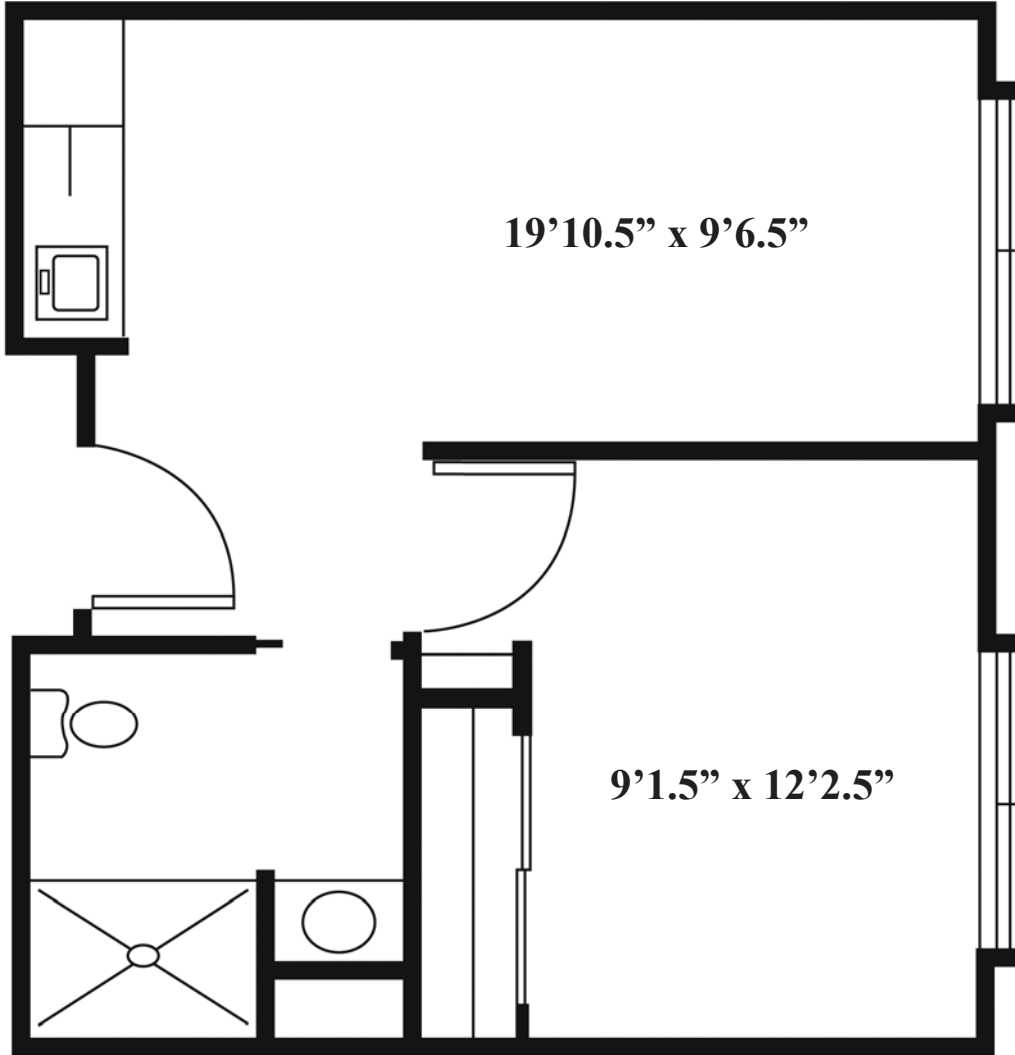

Elkhart Place

Senior Living

2024 County Road 24 enlivant.com
Elkhart, IN 46517
574-295-9058

Studio

One Bath

320 Square Feet (approximately)

Elkhart Place

Senior Living

2024 County Road 24 enlivant.com
Elkhart, IN 46517
574-295-9058

One Bedroom

One Bedroom / One Bath
430 Square Feet (approximately)