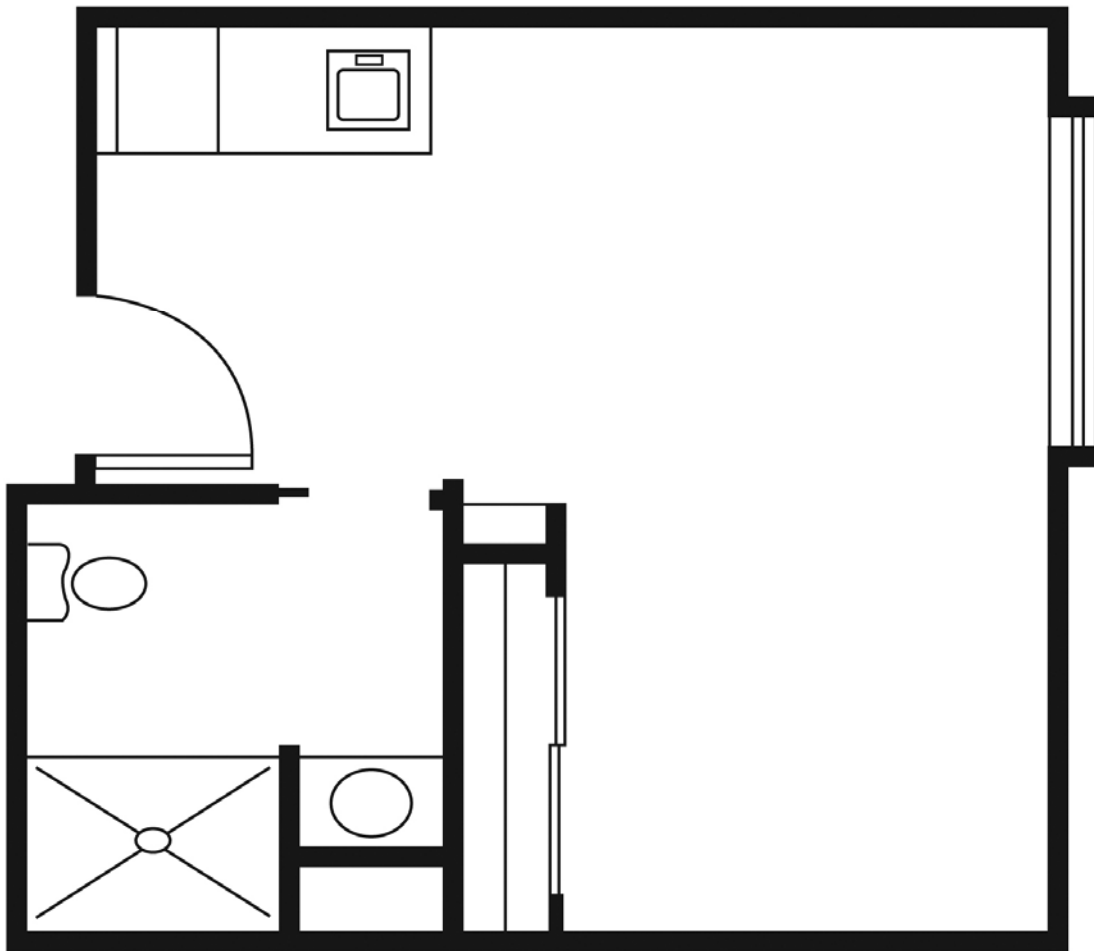

* *Reasonable accommodations considered upon request*

Highlander Place

Senior Living

114 Corduroy Road enlivant.com
Kelso, WA 98626
360-636-2319

Studio

One Bath

354 Square Feet (approximately)

Highlander Place

Senior Living

114 Corduroy Road enlivant.com
Kelso, WA 98626
360-636-2319

One Bedroom

One Bedroom / One Bath
594 Square Feet (approximately)