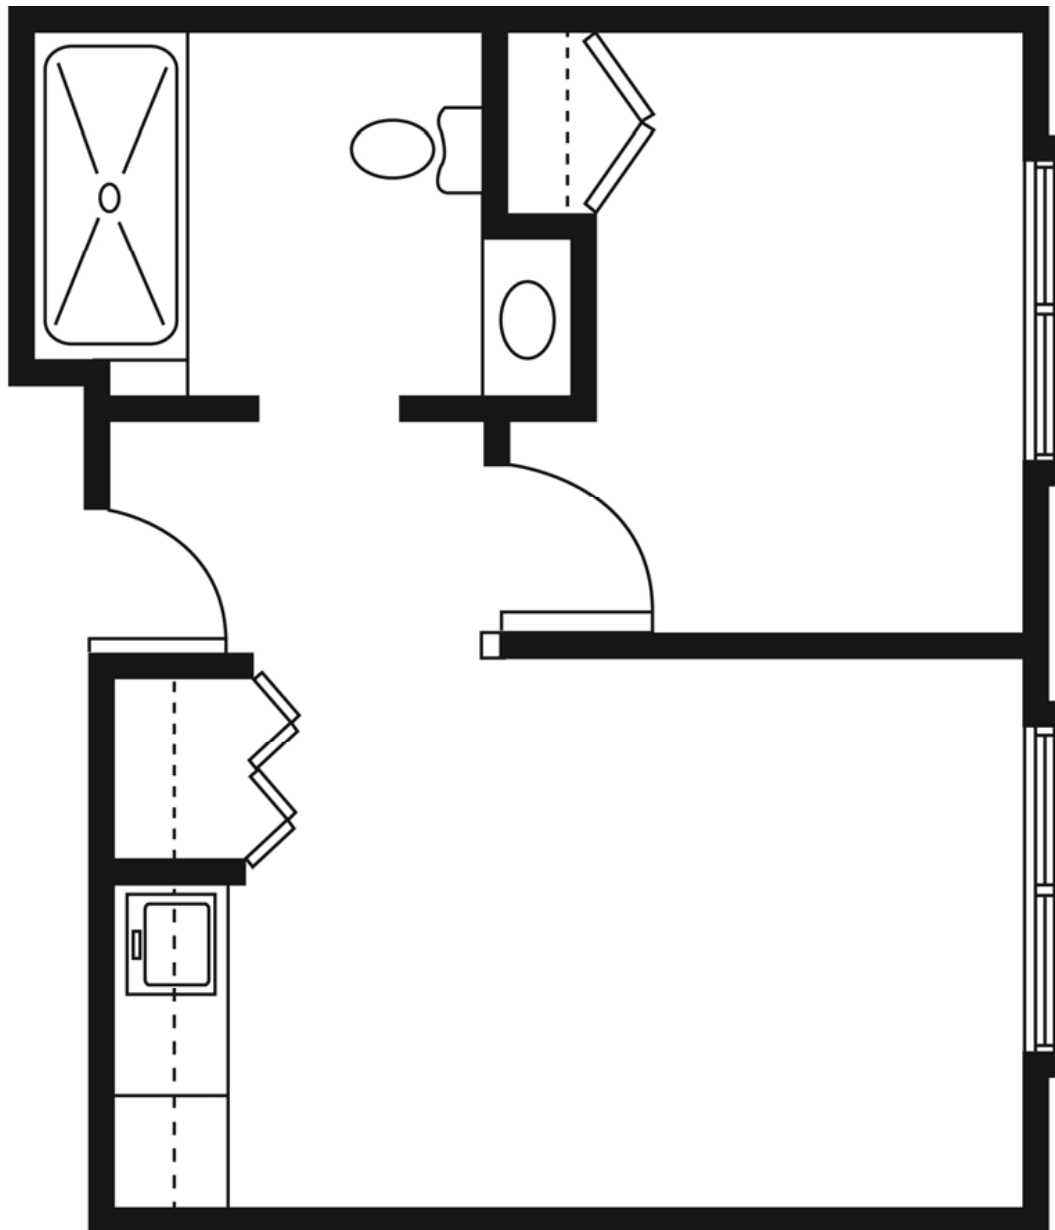

* *Reasonable accommodations considered upon request*

Highlander Place

Senior Living

114 Corduroy Road enlivant.com
Kelso, WA 98626
360-636-2319

Studio

One Bath

354 Square Feet (approximately)

Highlander Place

Senior Living

114 Corduroy Road enlivant.com
Kelso, WA 98626
360-636-2319

One Bedroom

One Bedroom / One Bath
594 Square Feet (approximately)