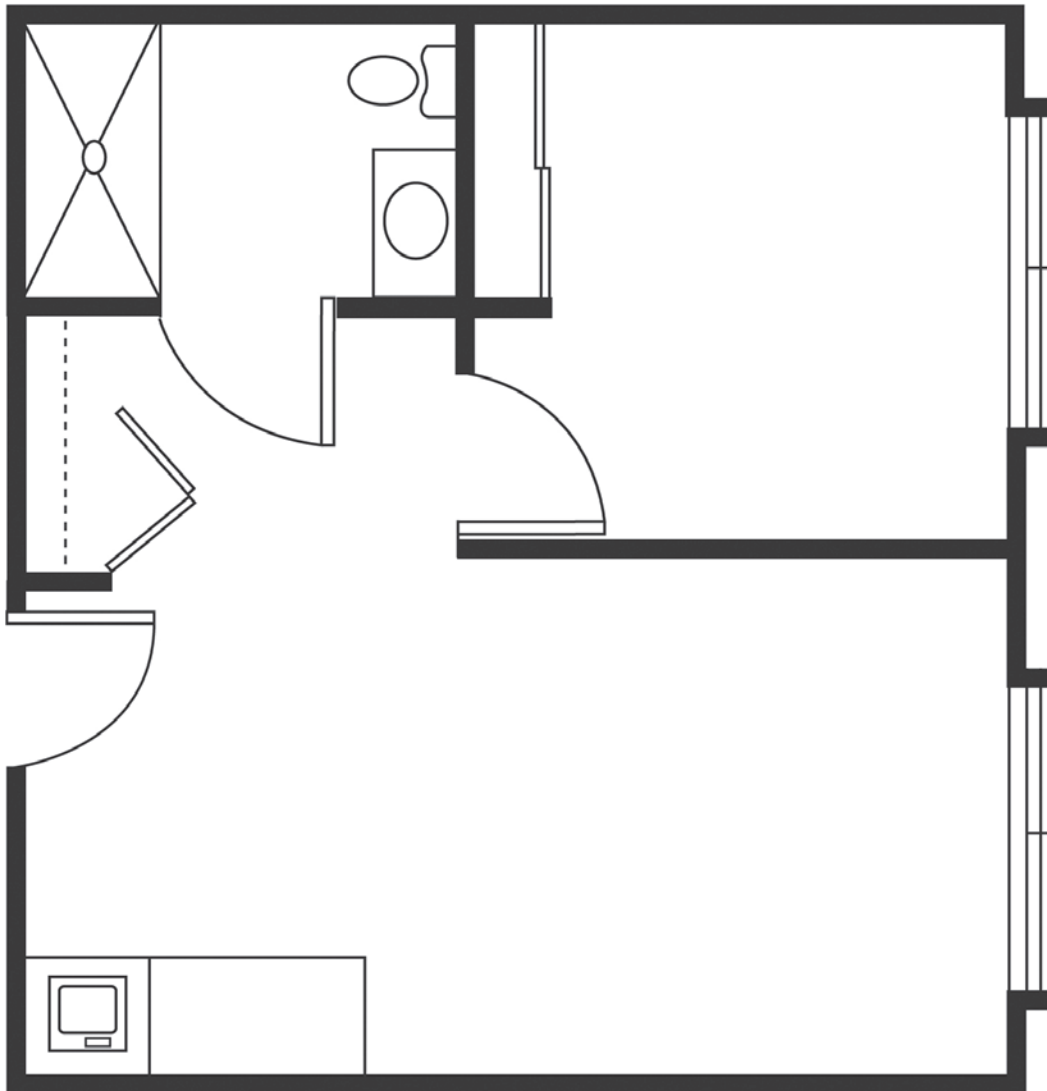

* *Reasonable accommodations considered upon request*

Redbud Place

Senior Living

101 W Wilson Creek Parkway
McKinney, TX 75069
972-562-9698 | ALF #000659

enlivant.com

Studio

One Bath

308 Square Feet (approximately)

Redbud Place

Senior Living

101 W Wilson Creek Parkway
McKinney, TX 75069
972-562-9698 | ALF #000659

enlivant.com

One Bedroom

One Bath

420 Square Feet (approximately)