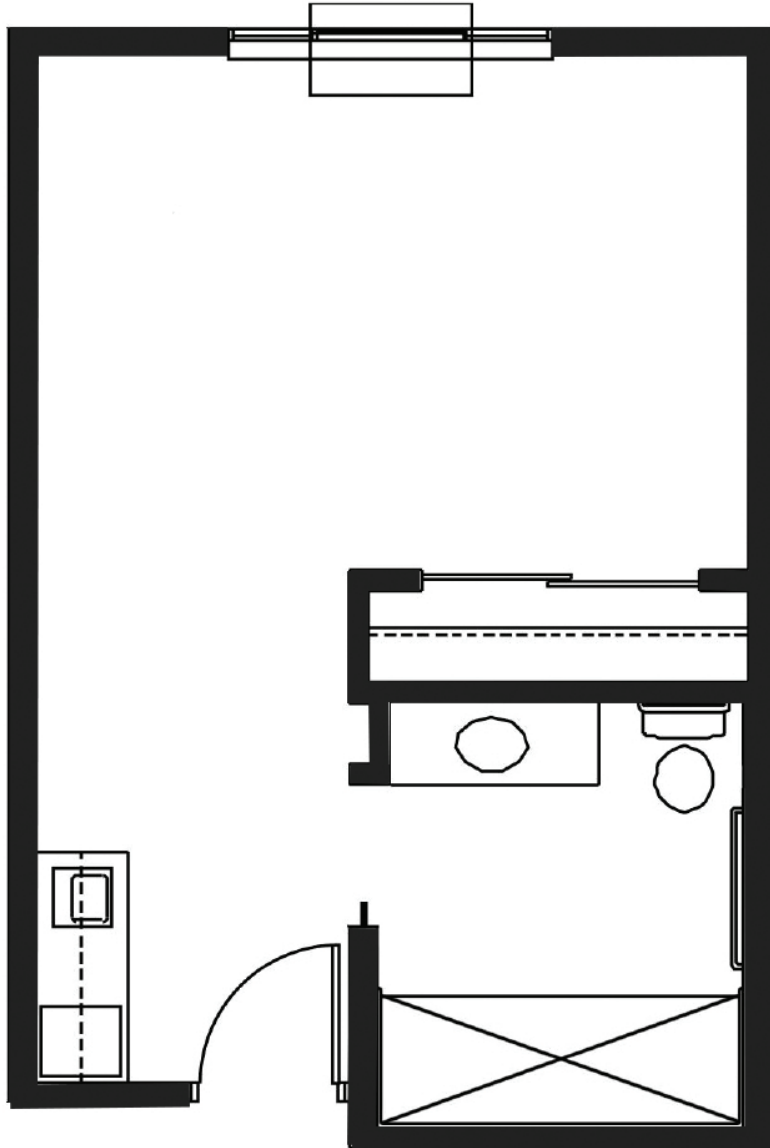

* *Reasonable accommodations considered upon request*

Redbud Place

Senior Living

101 W Wilson Creek Parkway
McKinney, TX 75069
972-562-9698 | ALF #000659

enlivant.com

Studio

One Bath

308 Square Feet (approximately)