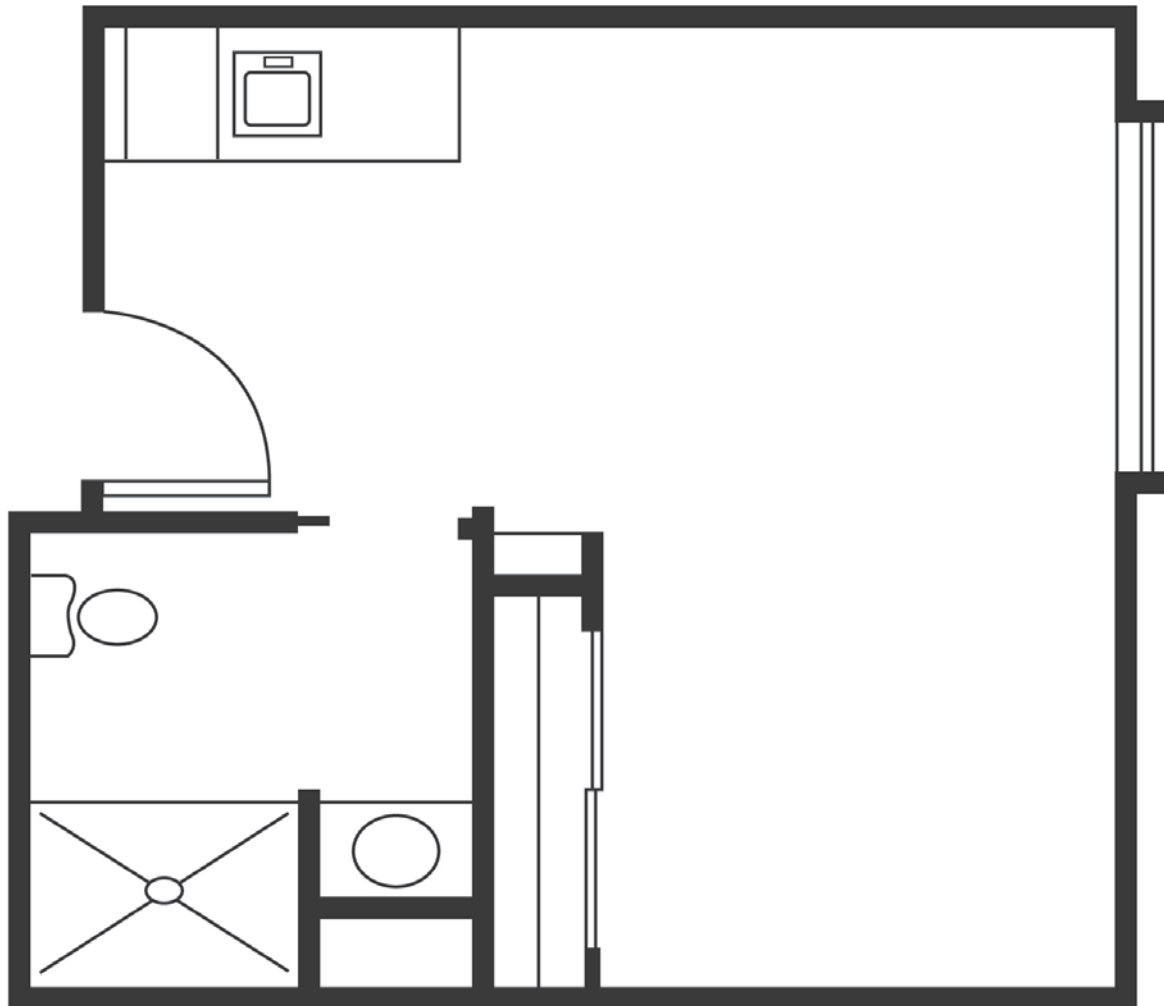

* *Reasonable accommodations considered upon request*

Blossom Place

Senior Living

5100 West Nob Hill Boulevard
Yakima, WA 98908
509-972-7862

enlivant.com

Studio

One Bath

306 Square Feet (approximately)

Blossom Place

Senior Living

5100 West Nob Hill Boulevard
Yakima, WA 98908
509-972-7862

enlivant.com

One Bedroom

One Bedroom / One Bath
440 Square Feet (approximately)