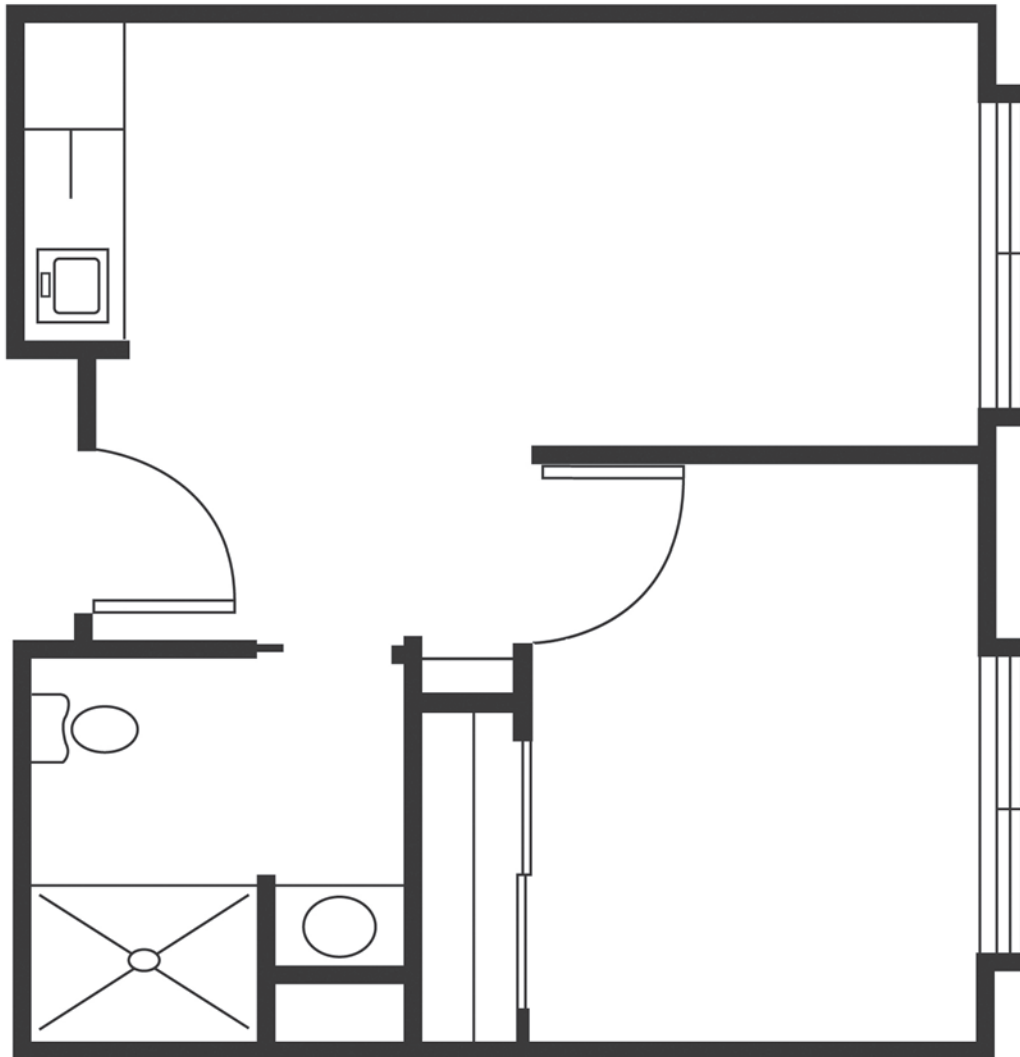

* *Reasonable accommodations considered upon request*

Blossom Place

Senior Living

5100 West Nob Hill Boulevard
Yakima, WA 98908
509-972-7862

enlivant.com

Studio

One Bath

306 Square Feet (approximately)

Blossom Place

Senior Living

5100 West Nob Hill Boulevard
Yakima, WA 98908
509-972-7862

enlivant.com

One Bedroom

One Bedroom / One Bath
440 Square Feet (approximately)