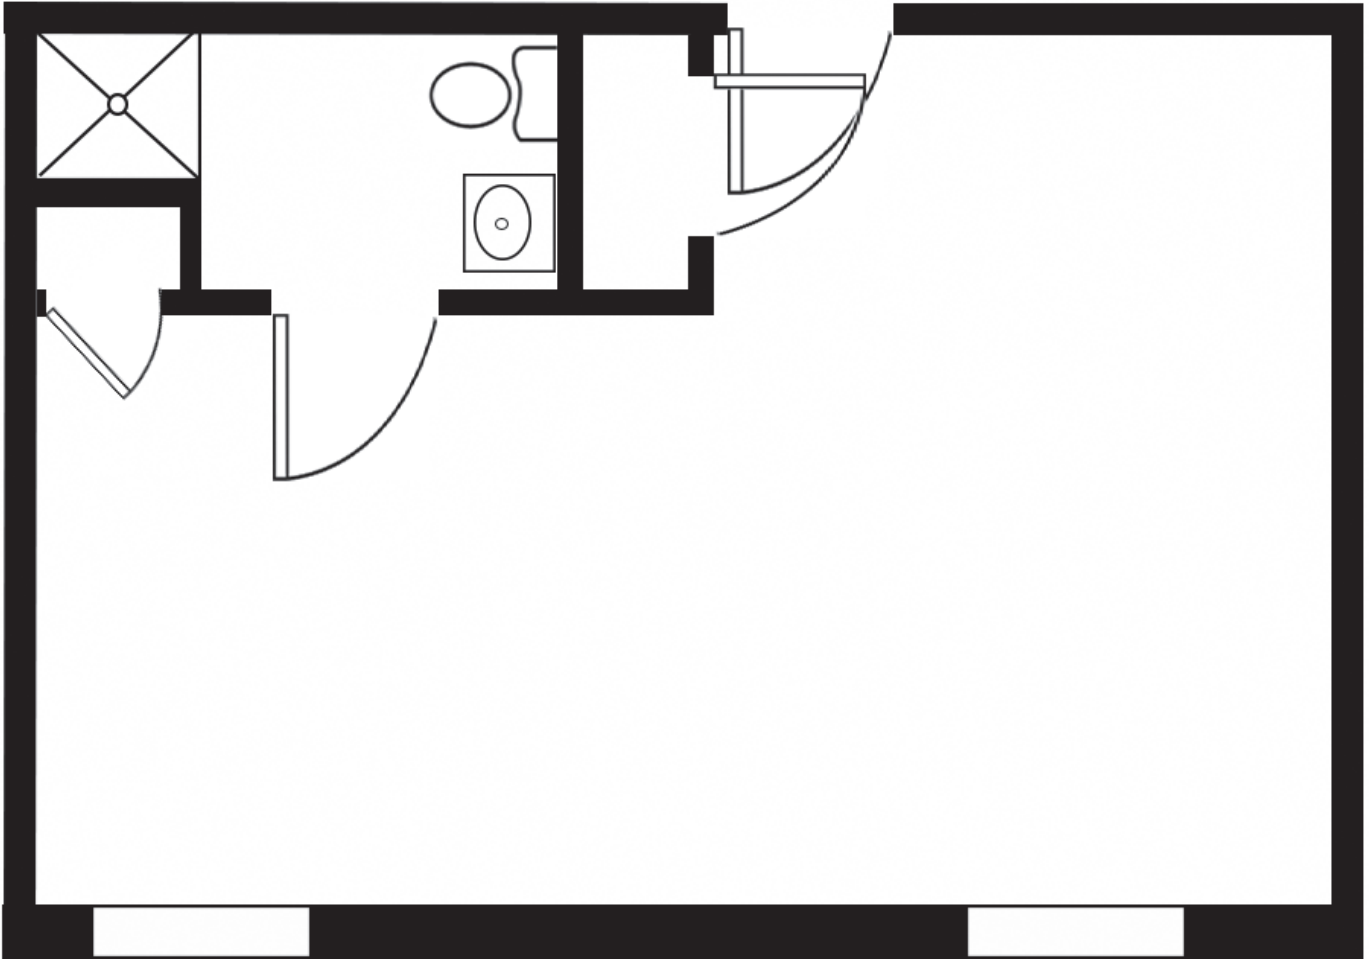

Kanawha Place

Senior Living

699 South Park Road
Charleston, WV 25304
304-925-4663

enlivant.com

Studio Premium

One Bath

390 Square Feet (approximately)