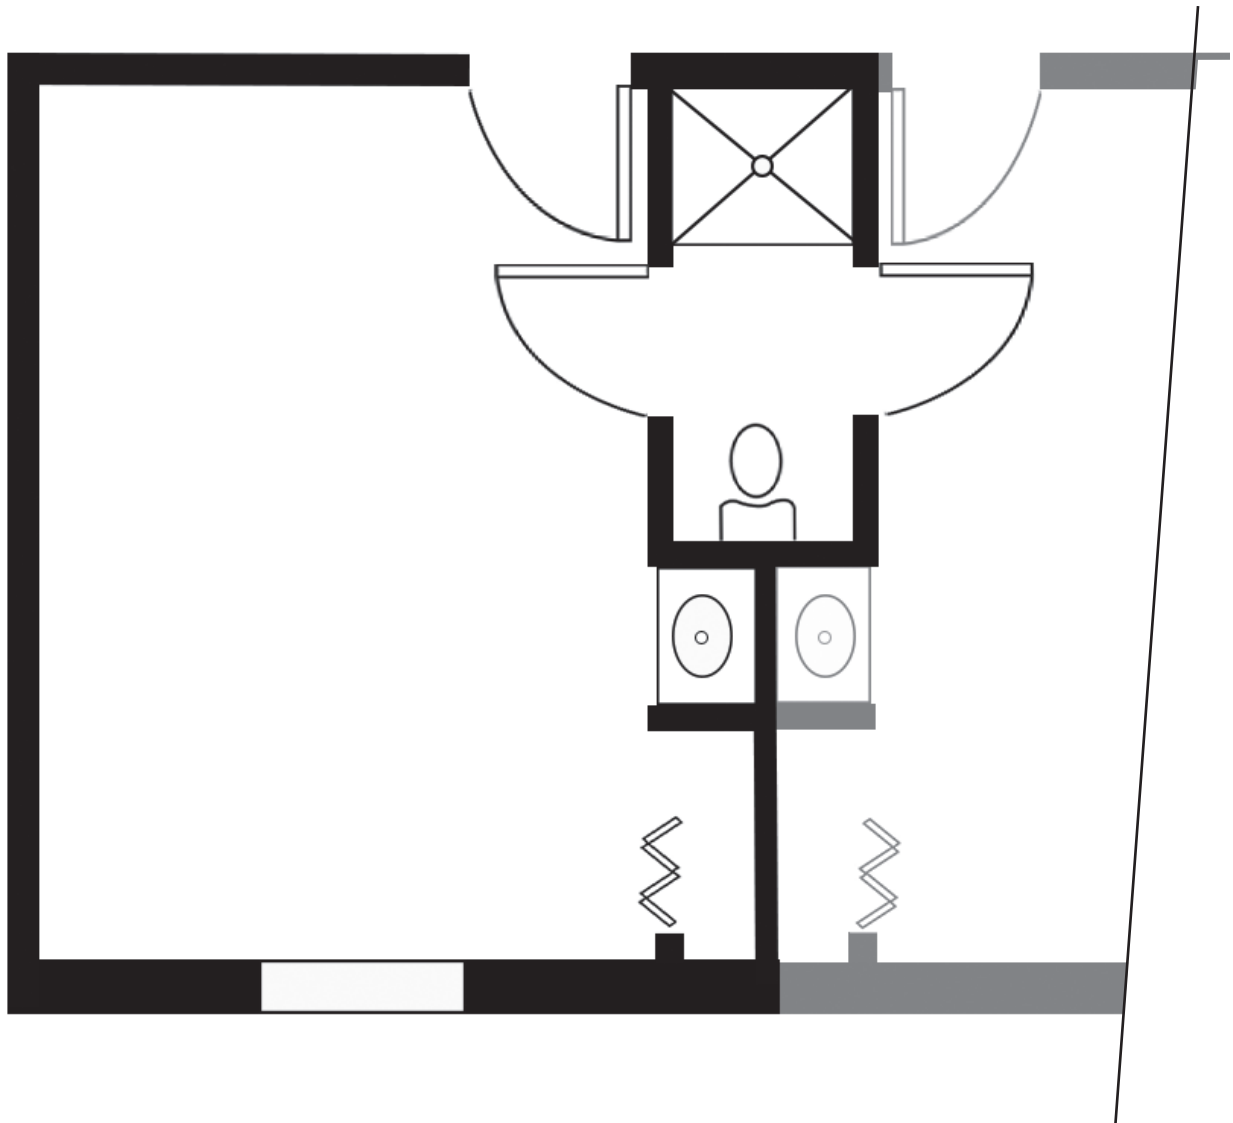

## Studio Shared Bath

One Bath

192 Square Feet (approximately)