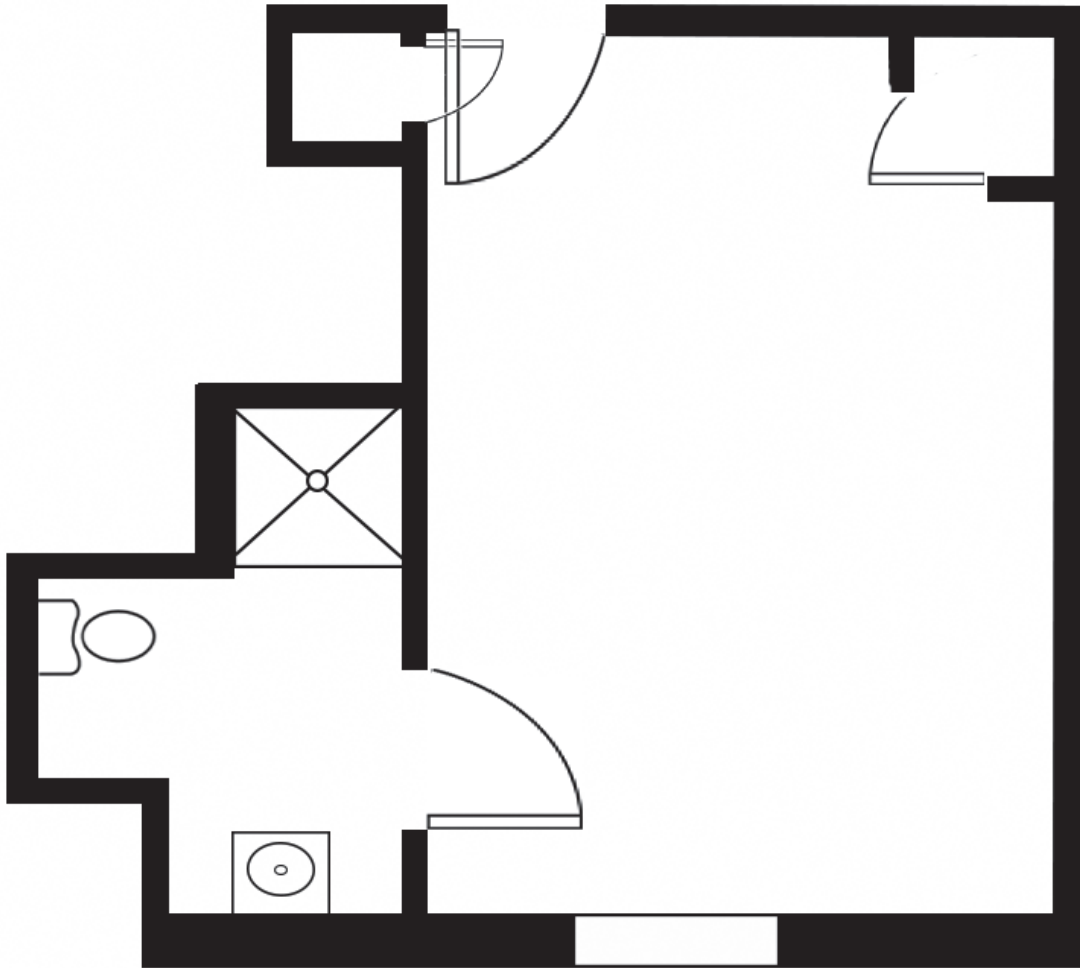

Kanawha Place

Senior Living

699 South Park Road
Charleston, WV 25304
304-925-4663

enlivant.com

Studio Deluxe

One Bath

230 Square Feet (approximately)