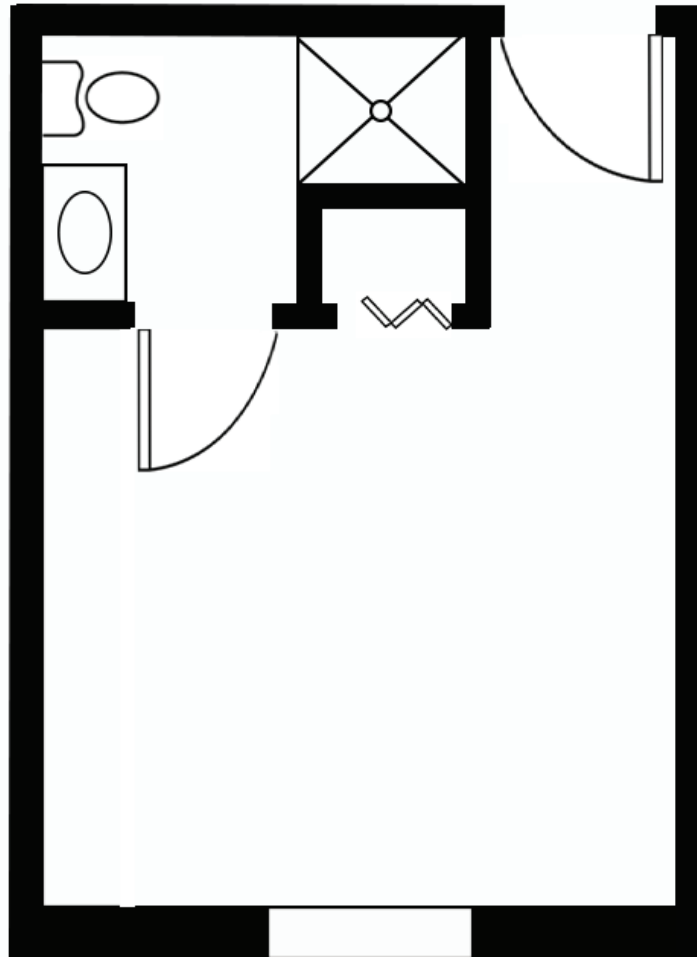

Kanawha Place

Senior Living

699 South Park Road
Charleston, WV 25304
304-925-4663

enlivant.com

Studio

One Bath

202 Square Feet (approximately)