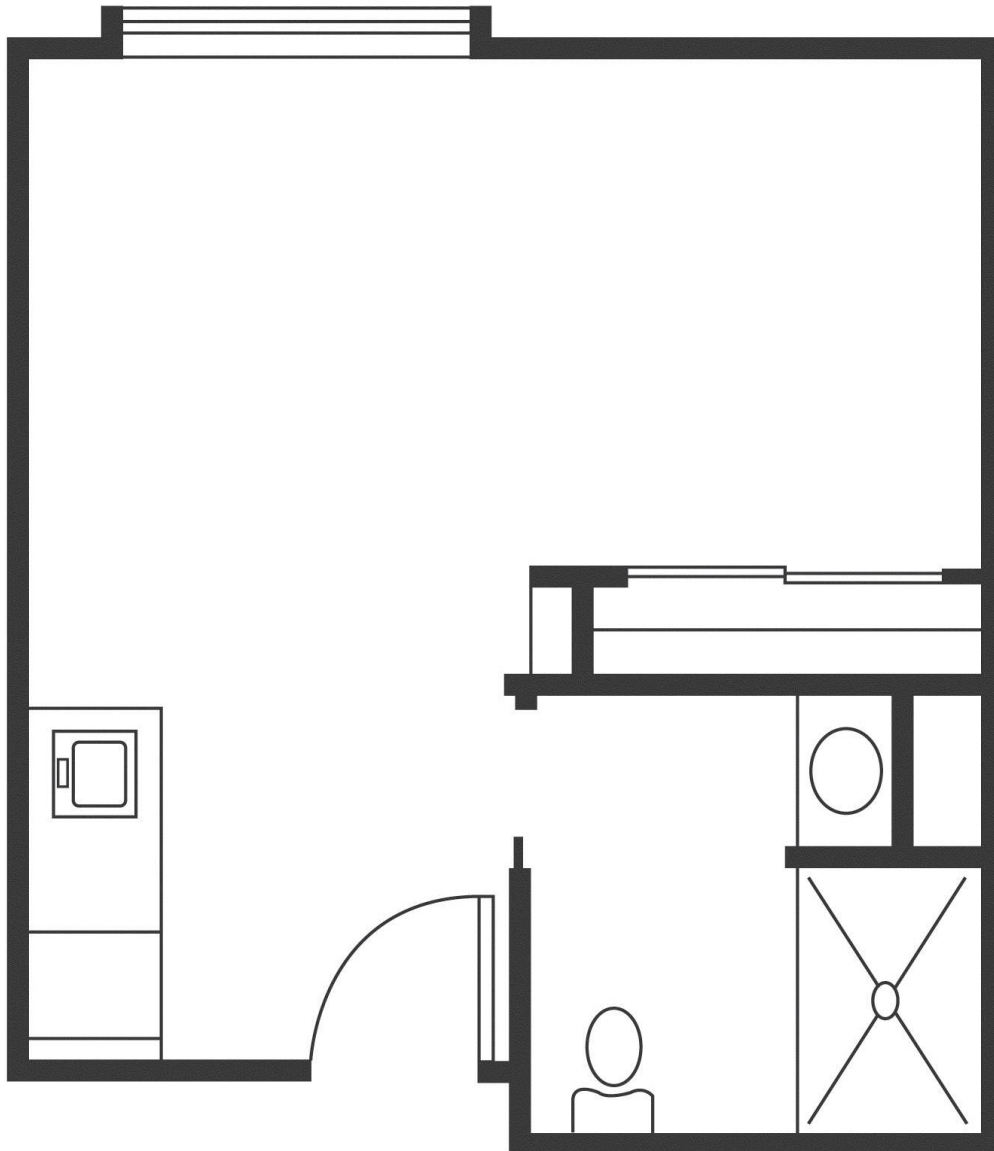

* *Reasonable accommodations considered upon request*

Sojourner Place

Senior Living

5364 Greenmeadow Drive
Kalamazoo, MI 49009
269-353-0416

enlivant.com

Studio

One Bath

300 Square Feet (approximately)

Sojourner Place

Senior Living

5364 Greenmeadow Drive
Kalamazoo, MI 49009
269-353-0416

enlivant.com

One Bedroom

One Bedroom / One Bath
470 Square Feet (approximately)