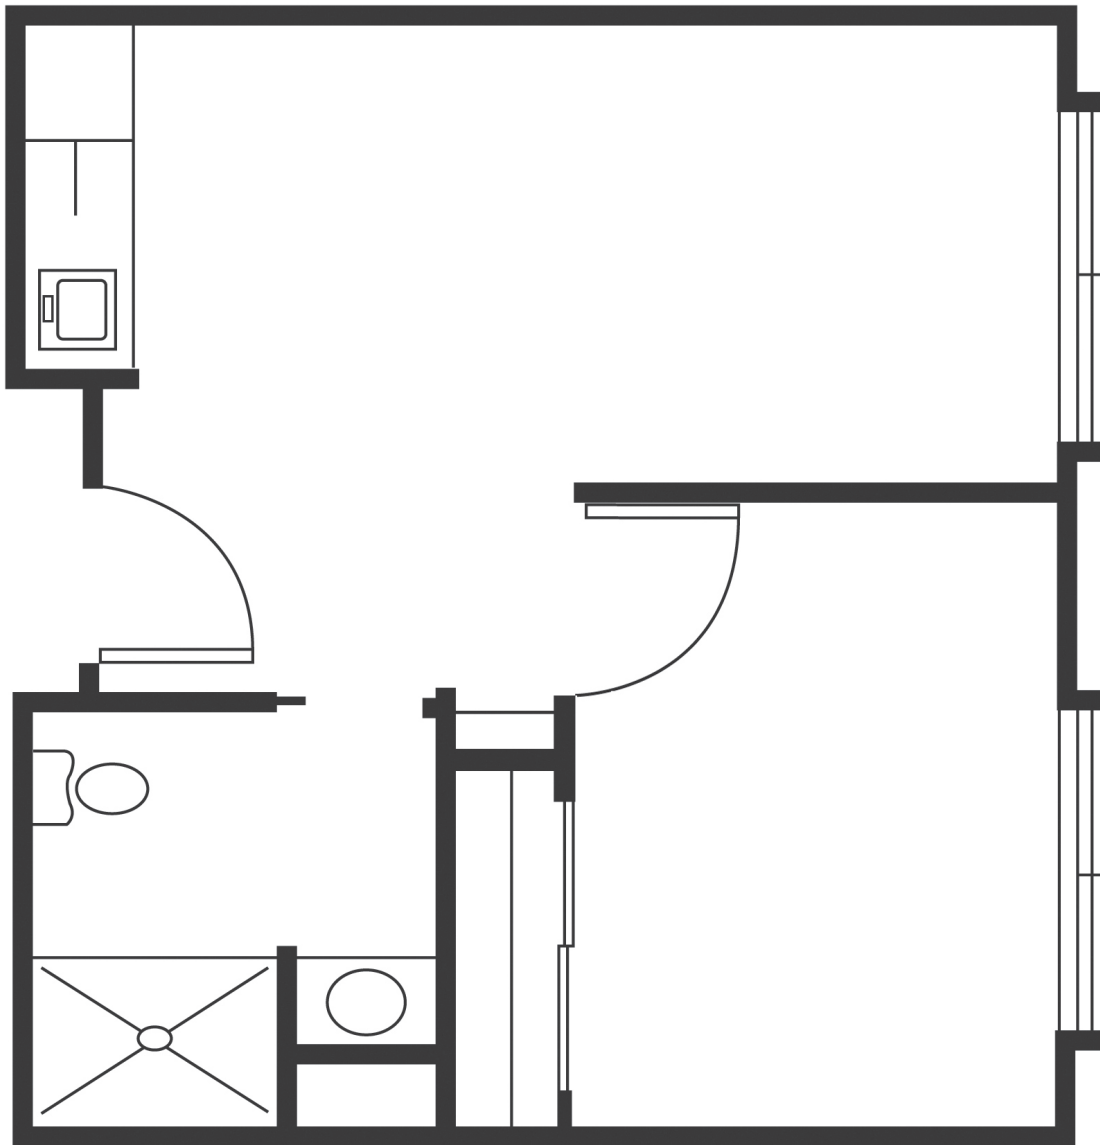

* *Reasonable accommodations considered upon request*

Sojourner Place

Senior Living

5364 Greenmeadow Drive
Kalamazoo, MI 49009
269-353-0416

enlivant.com

Studio

One Bath

300 Square Feet (approximately)

Sojourner Place

Senior Living

5364 Greenmeadow Drive
Kalamazoo, MI 49009
269-353-0416

enlivant.com

One Bedroom

One Bedroom / One Bath
470 Square Feet (approximately)