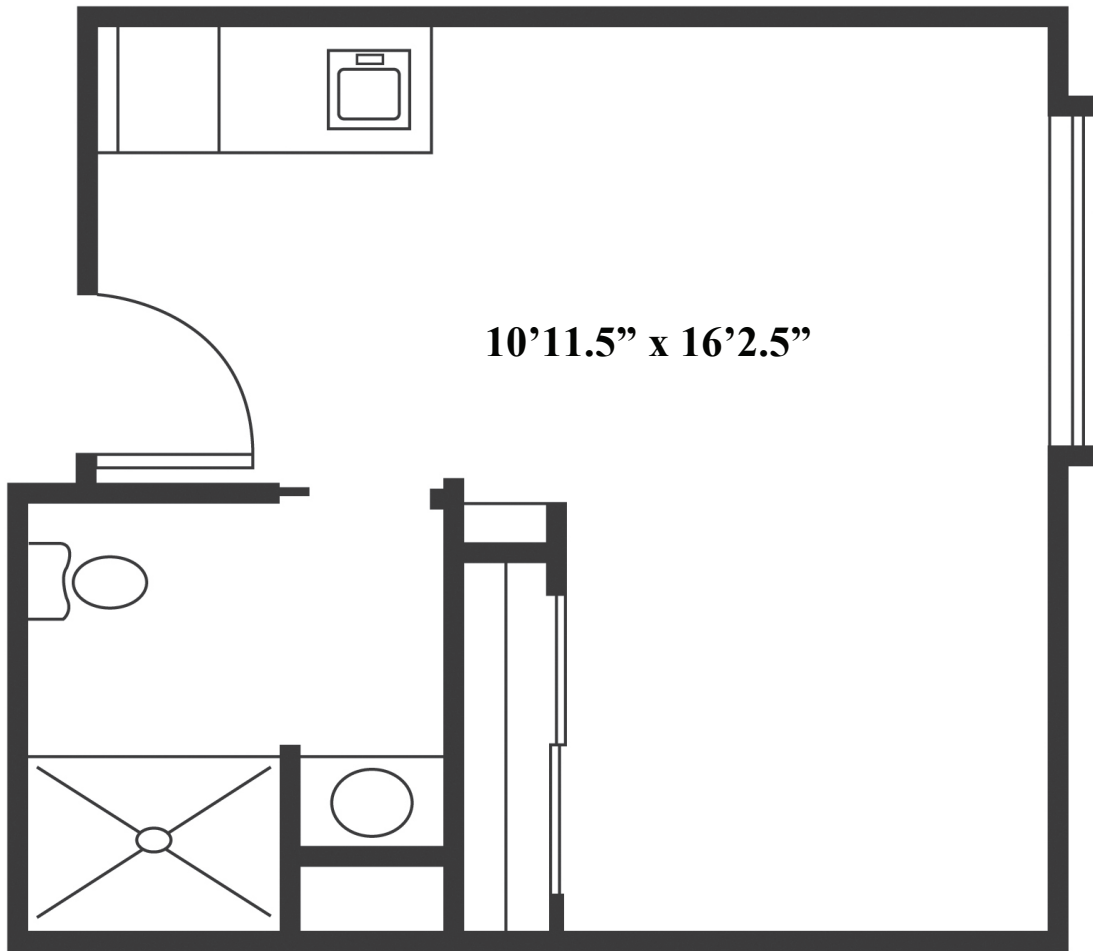

* *Reasonable accommodations considered upon request*

Russ Place

Senior Living

165 Jefferson Avenue
Ruston, LA 71270
318-251-9068

enlivant.com

Studio

One Bath

340 Square Feet (approximately)

Russ Place

Senior Living

165 Jefferson Avenue
Ruston, LA 71270
318-251-9068

enlivant.com

One Bedroom

One Bedroom / One Bath
550 Square Feet (approximately)