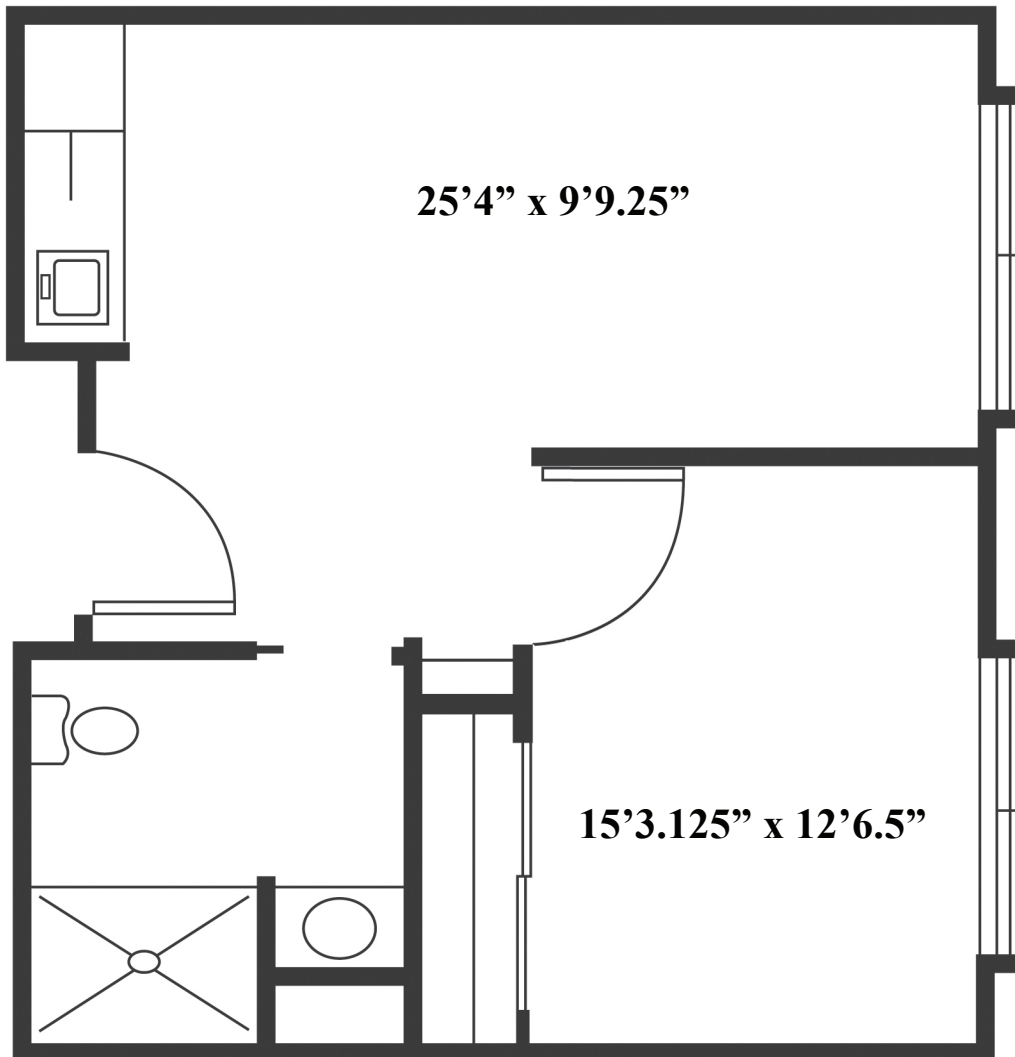

* *Reasonable accommodations considered upon request*

Russ Place

Senior Living

165 Jefferson Avenue
Ruston, LA 71270
318-251-9068

enlivant.com

Studio

One Bath

340 Square Feet (approximately)

Russ Place

Senior Living

165 Jefferson Avenue
Ruston, LA 71270
318-251-9068

enlivant.com

One Bedroom

One Bedroom / One Bath
550 Square Feet (approximately)