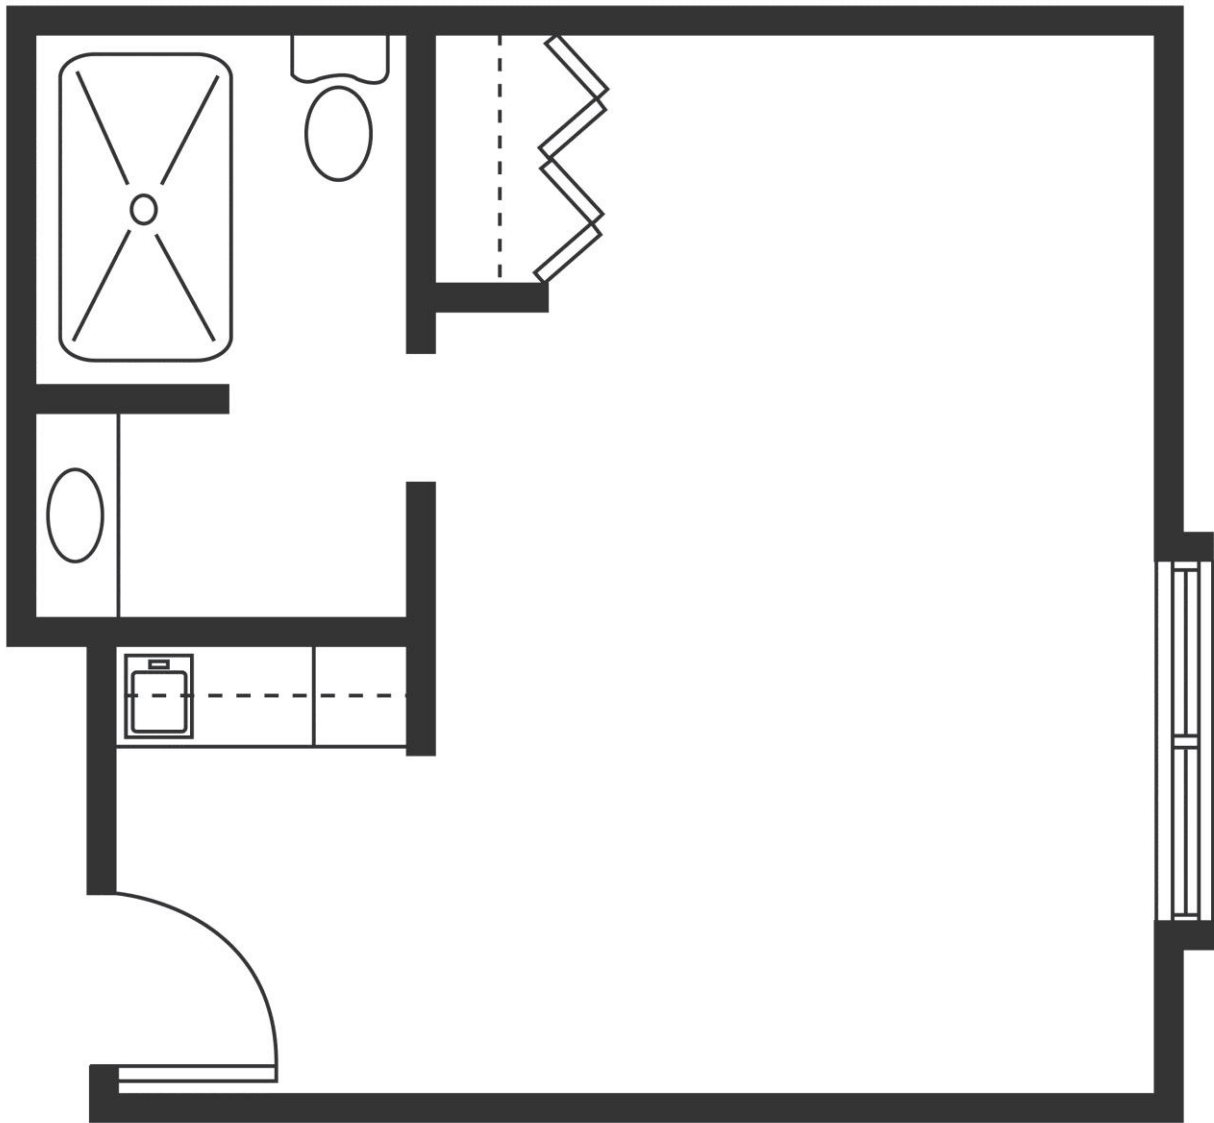

Cardinal Place

Senior Living

163 Meadow Park Drive
Cambridge, OH 43725
740-439-5710

enlivant.com

Studio

One Bath

257 Square Feet (approximately)