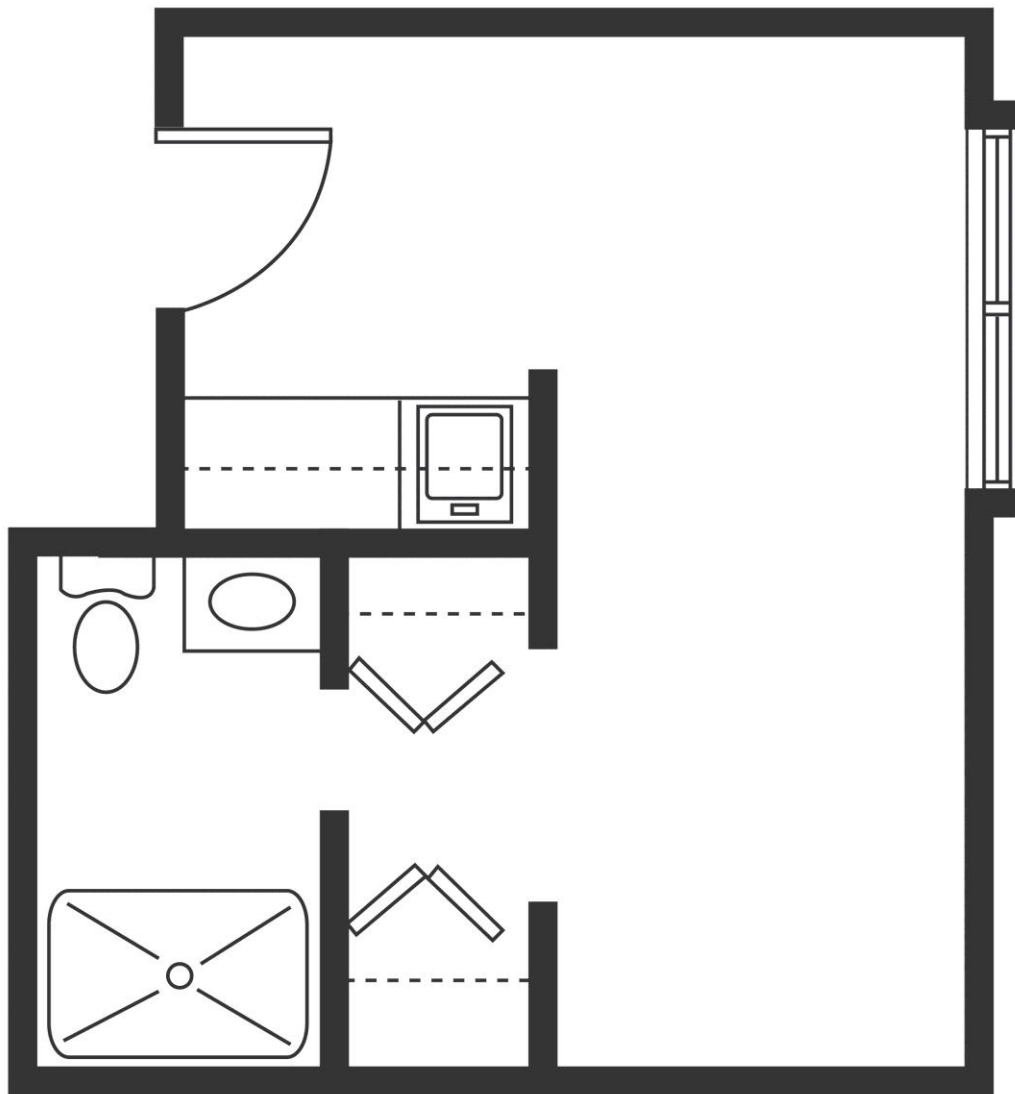

## Studio

One Bath

179 Square Feet (approximately)