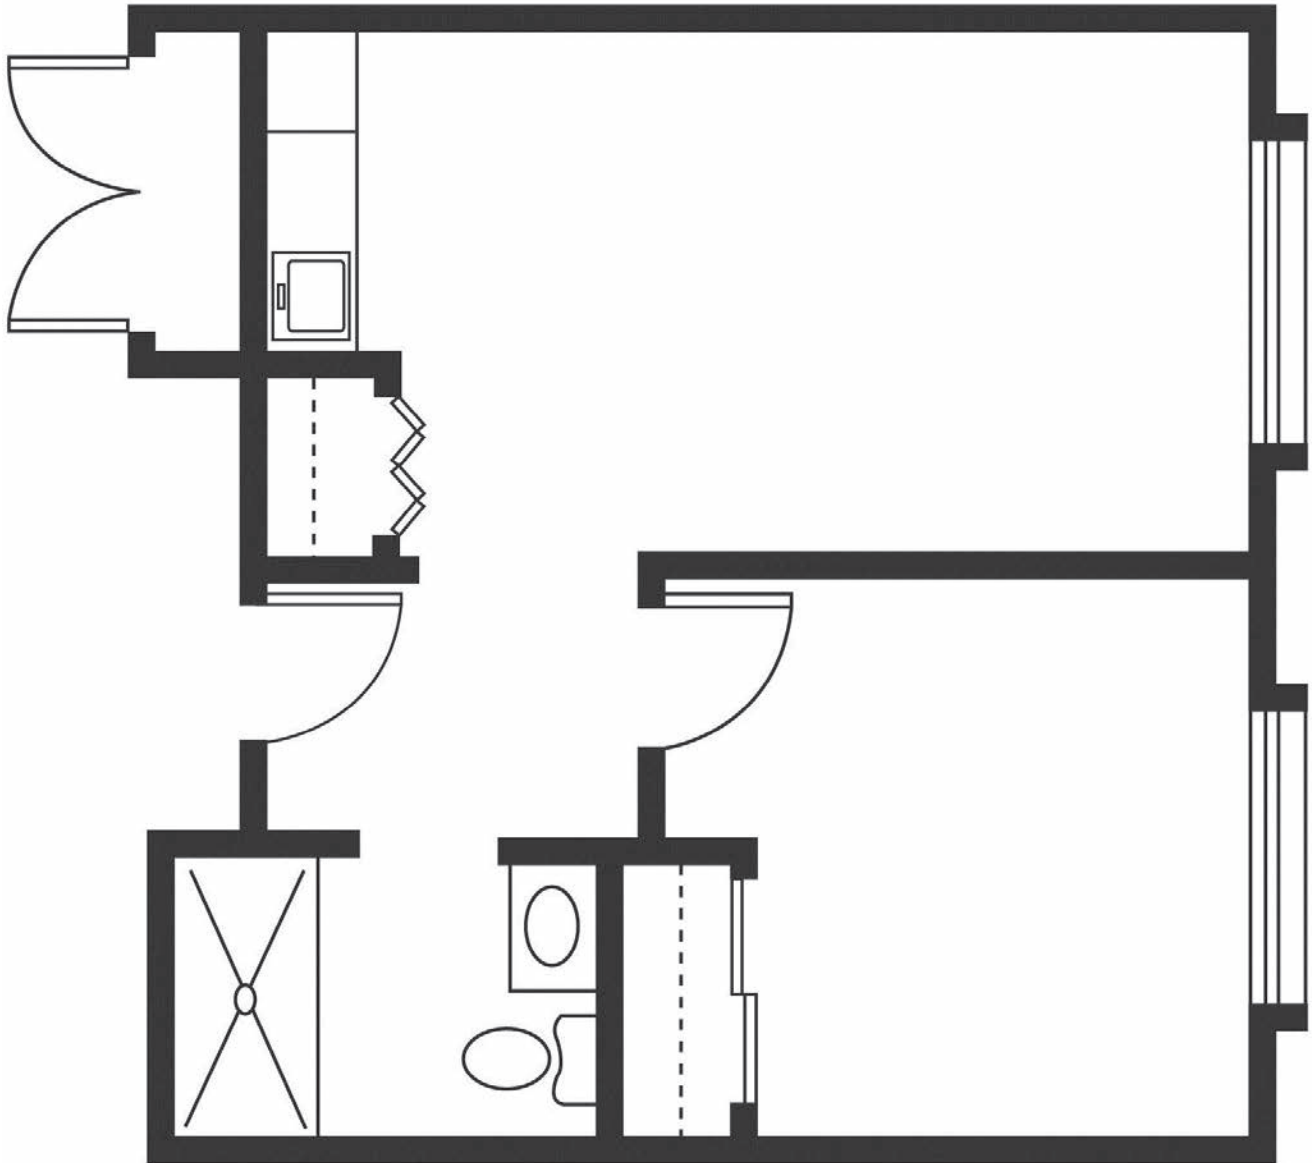

Cardinal Place

Senior Living

163 Meadow Park Drive
Cambridge, OH 43725
740-439-5710

enlivant.com

One Bedroom

One Bath

362 Square Feet (approximately)