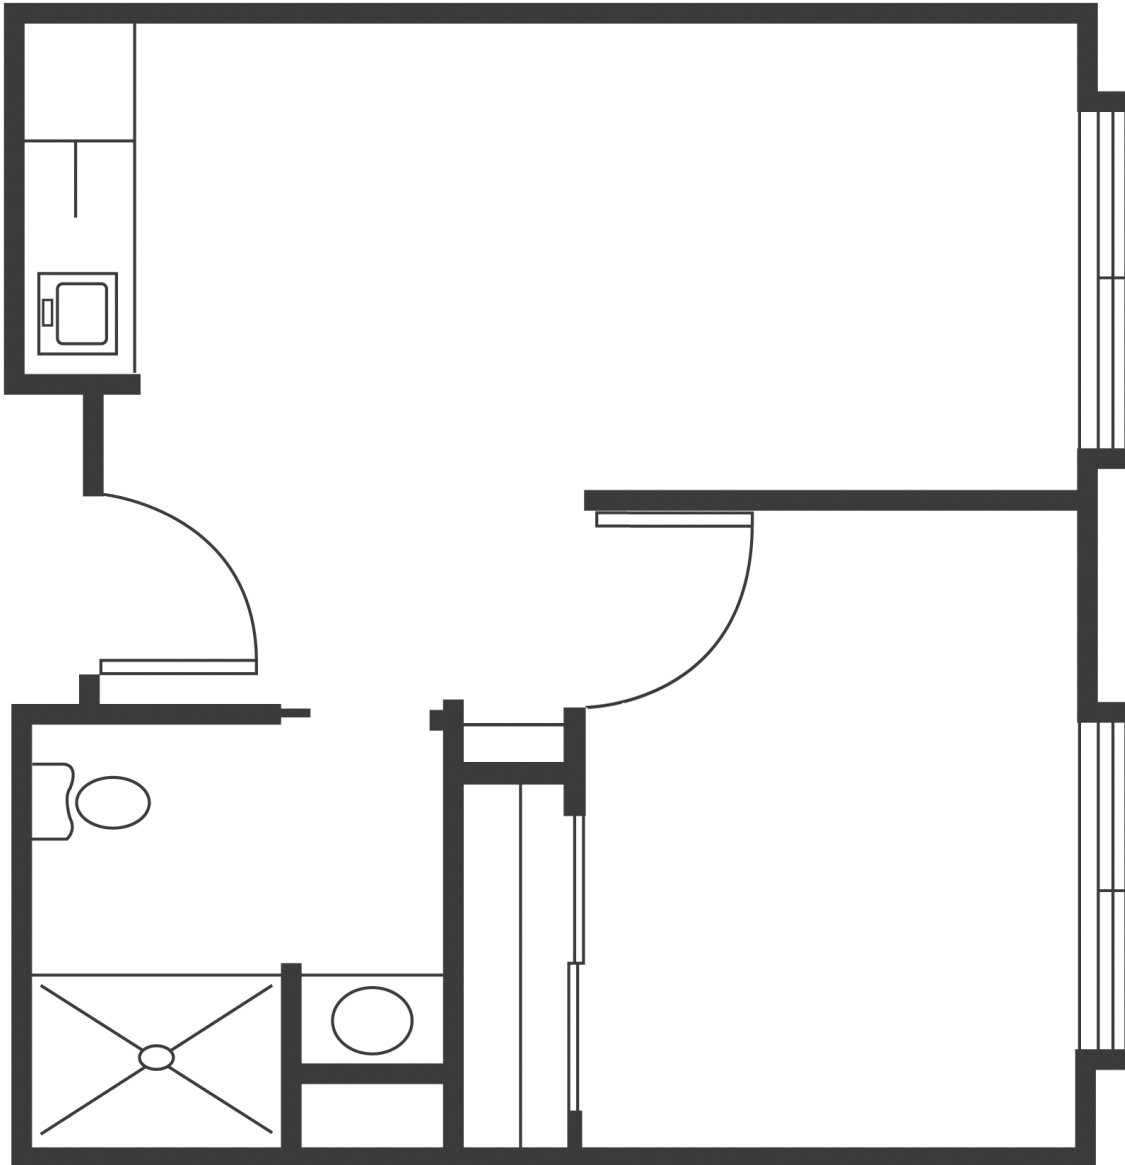

* *Reasonable accommodations considered upon request*

Addison Place

Senior Living

2244 Q Avenue
New Castle, IN 47362
765-521-3220

enlivant.com

Studio

One Bath

320 Square Feet (approximately)

Addison Place

Senior Living

2244 Q Avenue
New Castle, IN 47362
765-521-3220

enlivant.com

One Bedroom

One Bedroom / One Bath
430 Square Feet (approximately)