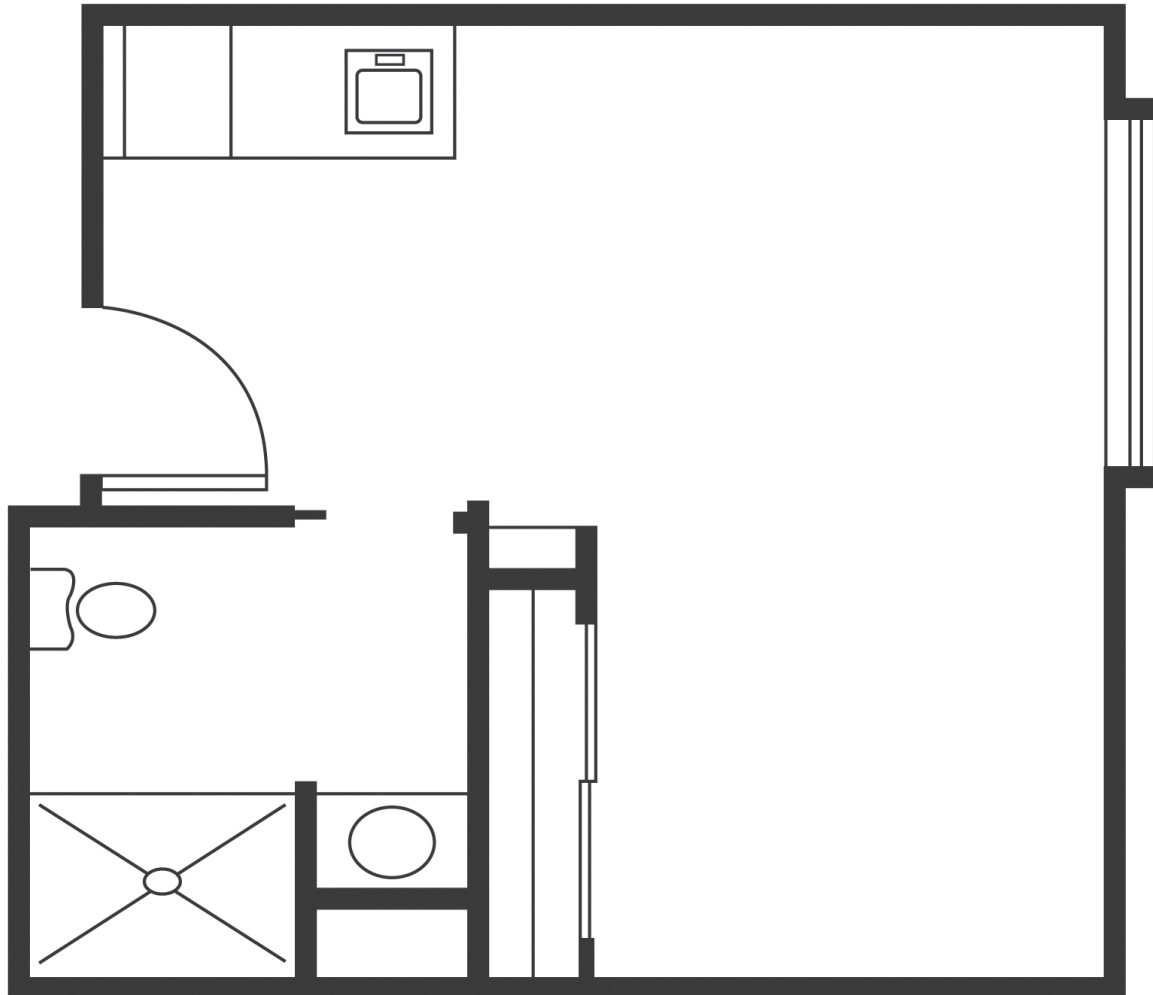

* *Reasonable accommodations considered upon request*

Addison Place

Senior Living

2244 Q Avenue
New Castle, IN 47362
765-521-3220

enlivant.com

Studio

One Bath

320 Square Feet (approximately)

Addison Place

Senior Living

2244 Q Avenue
New Castle, IN 47362
765-521-3220

enlivant.com

One Bedroom

One Bedroom / One Bath
430 Square Feet (approximately)