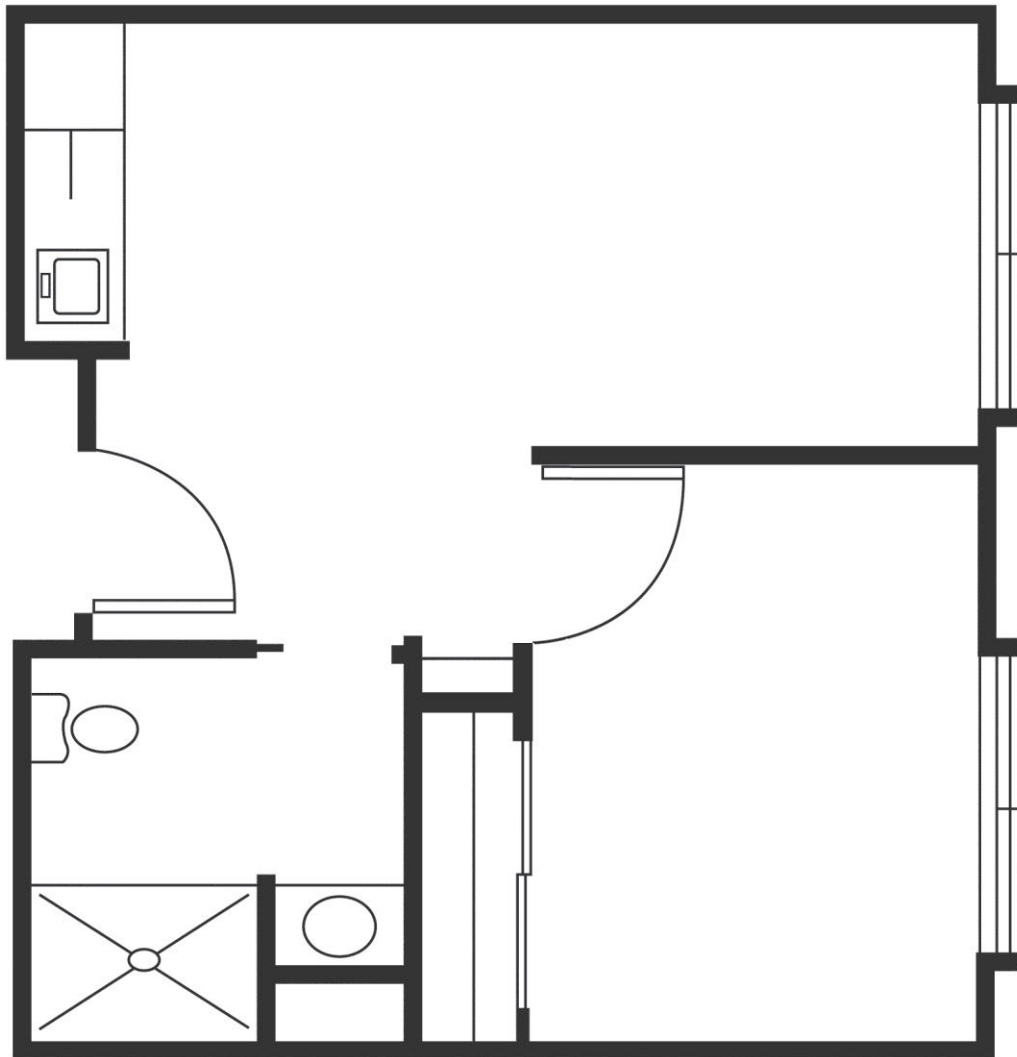

Logan Place

Senior Living

139 Craigdell Road
Lower Burrell, PA 15068
724-334-0529

enlivant.com

One Bedroom

One Bedroom / One Bath
430 Square Feet (approximately)