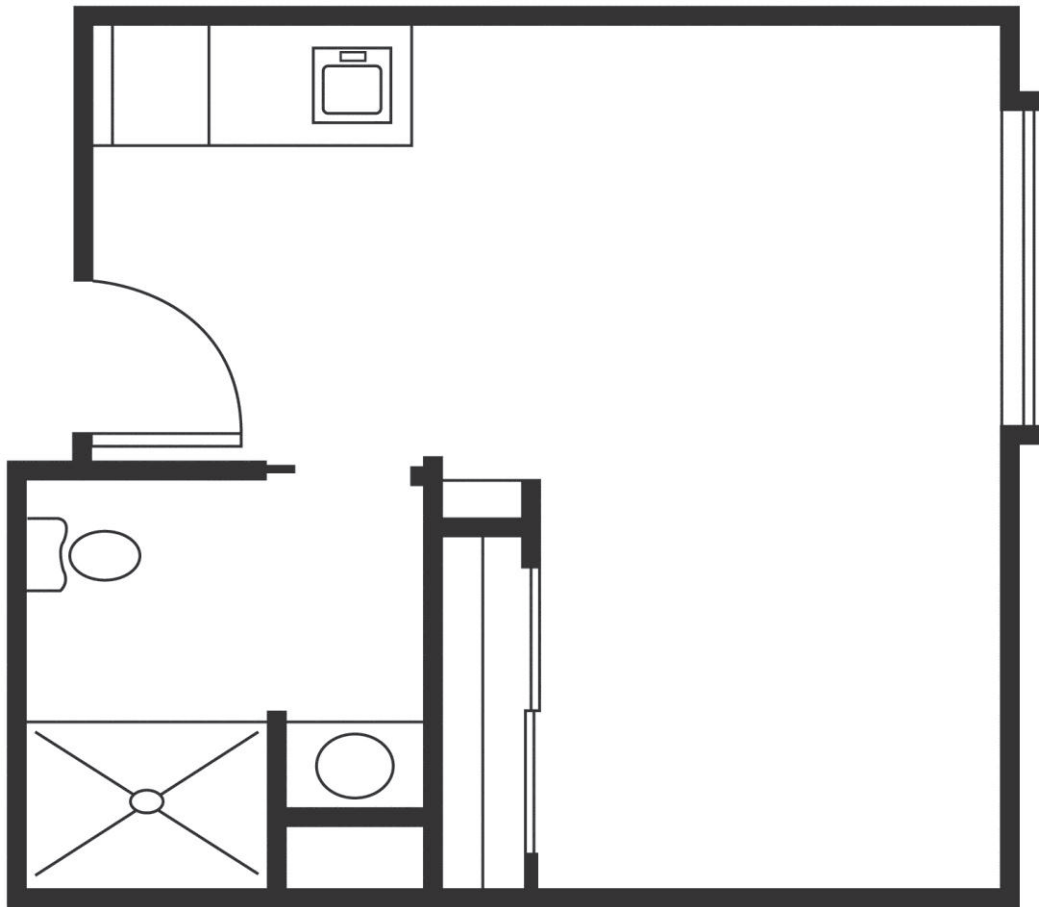

## Studio

One Bath

320 Square Feet (approximately)