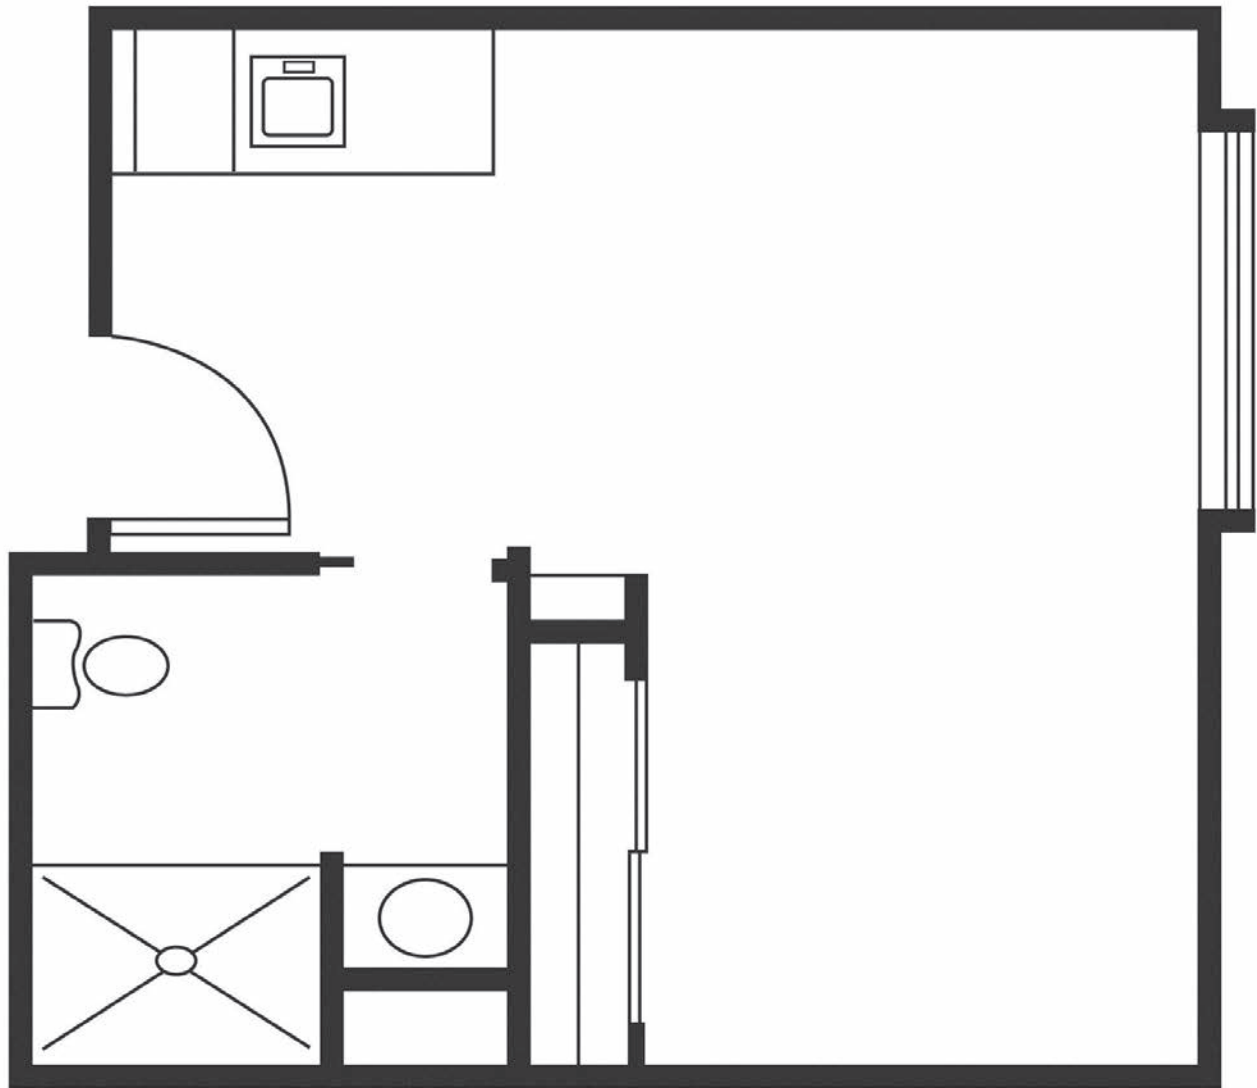

## Studio

One Bath

320 Square Feet (approximately)