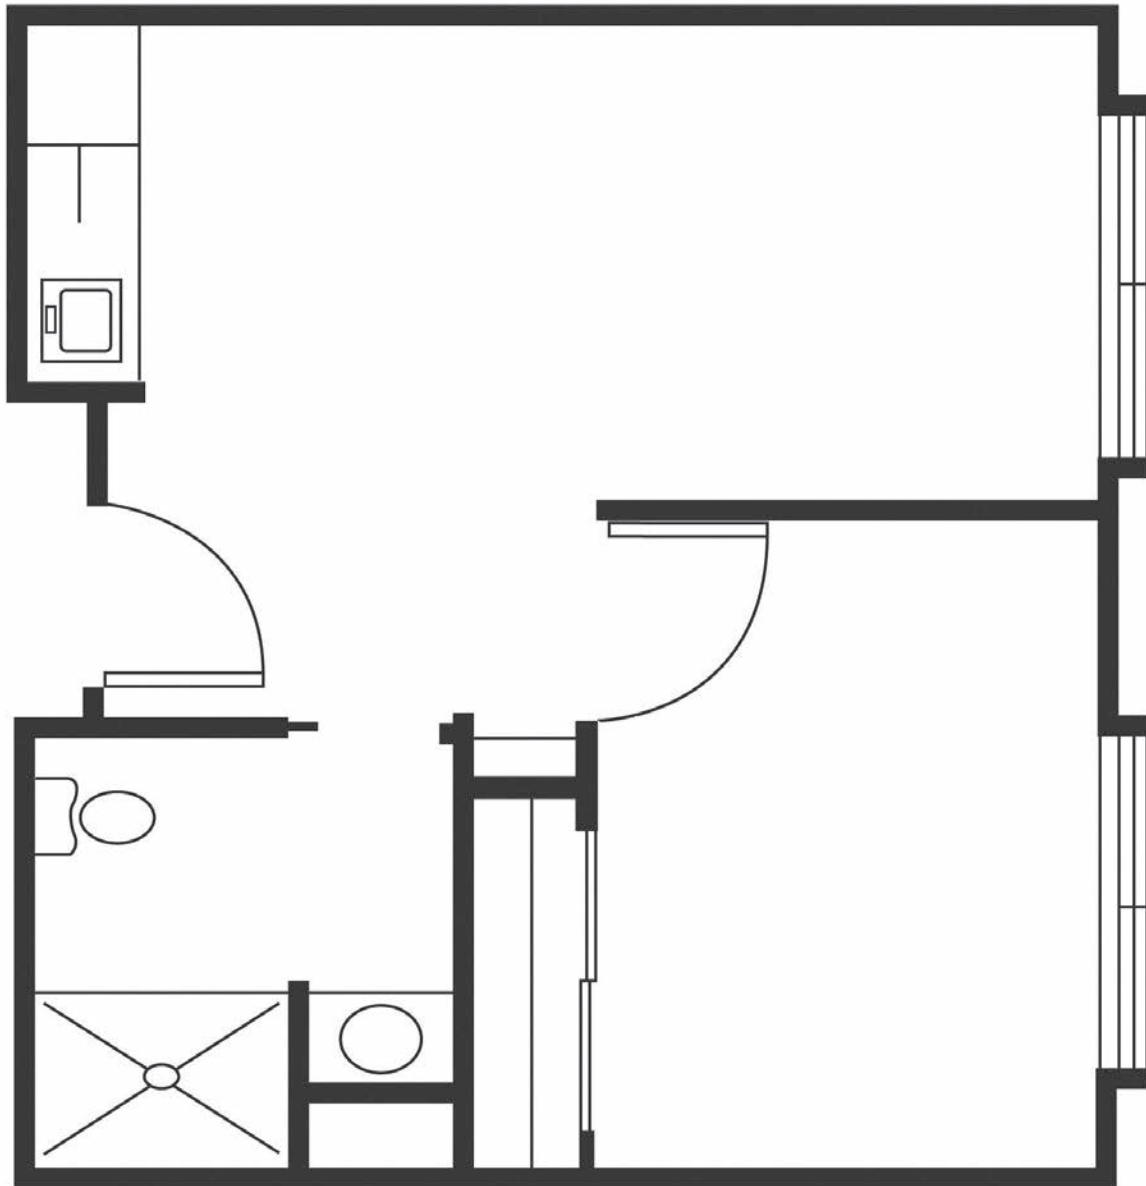

Worthington Place

Senior Living

10799 Alliance Drive
Camby, IN 46113
317-856-5740

enlivant.com

One Bedroom

One Bedroom / One Bath
430 Square Feet (approximately)