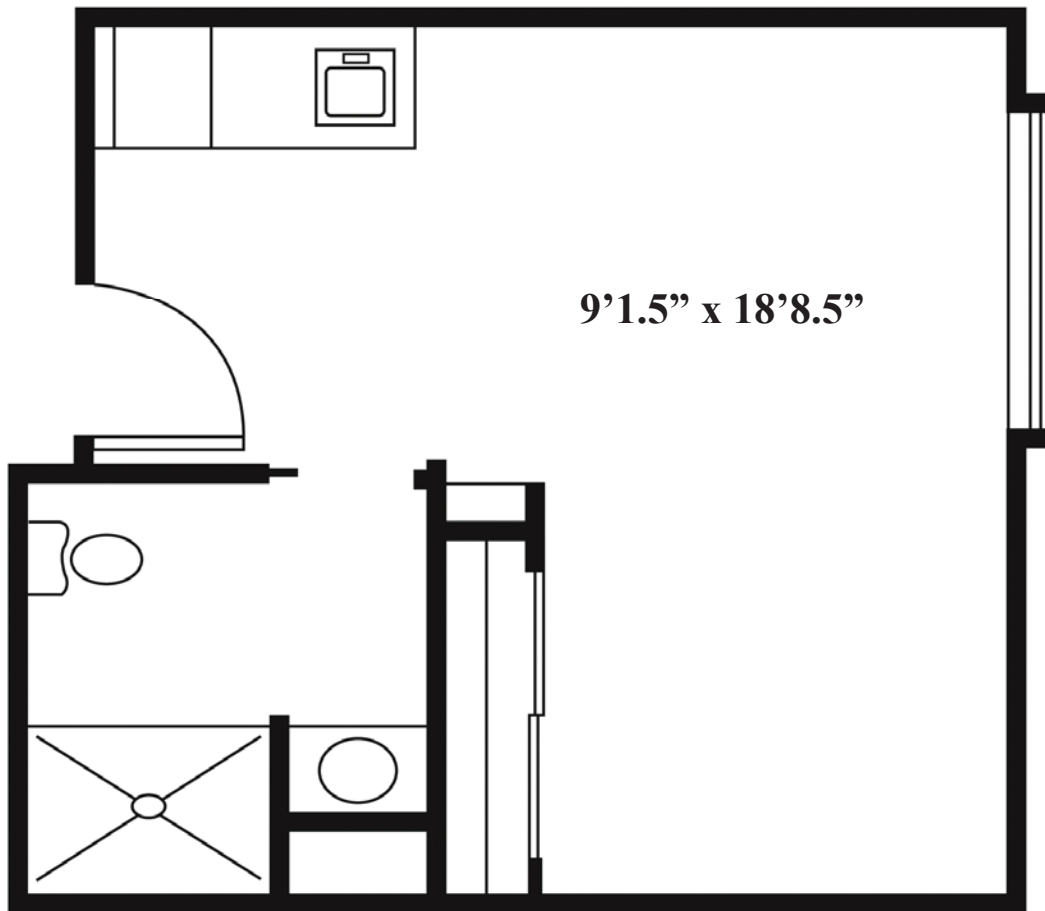

* *Reasonable accommodations considered upon request*

York Place

Senior Living

725 W 50th Street
Marion, IN 46953
765-677-0095

enlivant.com

Studio

One Bath

320 Square Feet (approximately)

York Place

Senior Living

725 W 50th Street
Marion, IN 46953
765-677-0095

enlivant.com

One Bedroom

One Bedroom / One Bath
430 Square Feet (approximately)