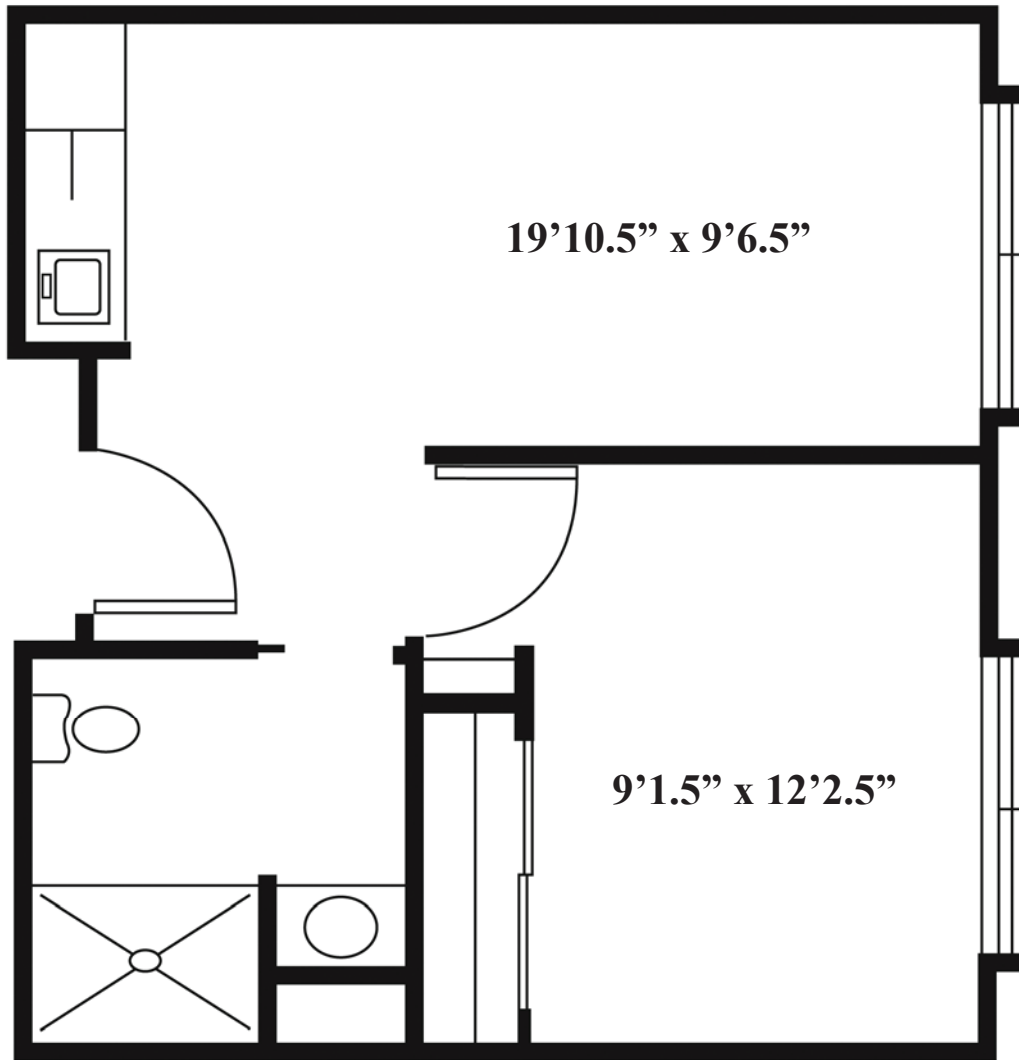

* *Reasonable accommodations considered upon request*

York Place

Senior Living

725 W 50th Street
Marion, IN 46953
765-677-0095

enlivant.com

Studio

One Bath

320 Square Feet (approximately)

York Place

Senior Living

725 W 50th Street
Marion, IN 46953
765-677-0095

enlivant.com

One Bedroom

One Bedroom / One Bath
430 Square Feet (approximately)