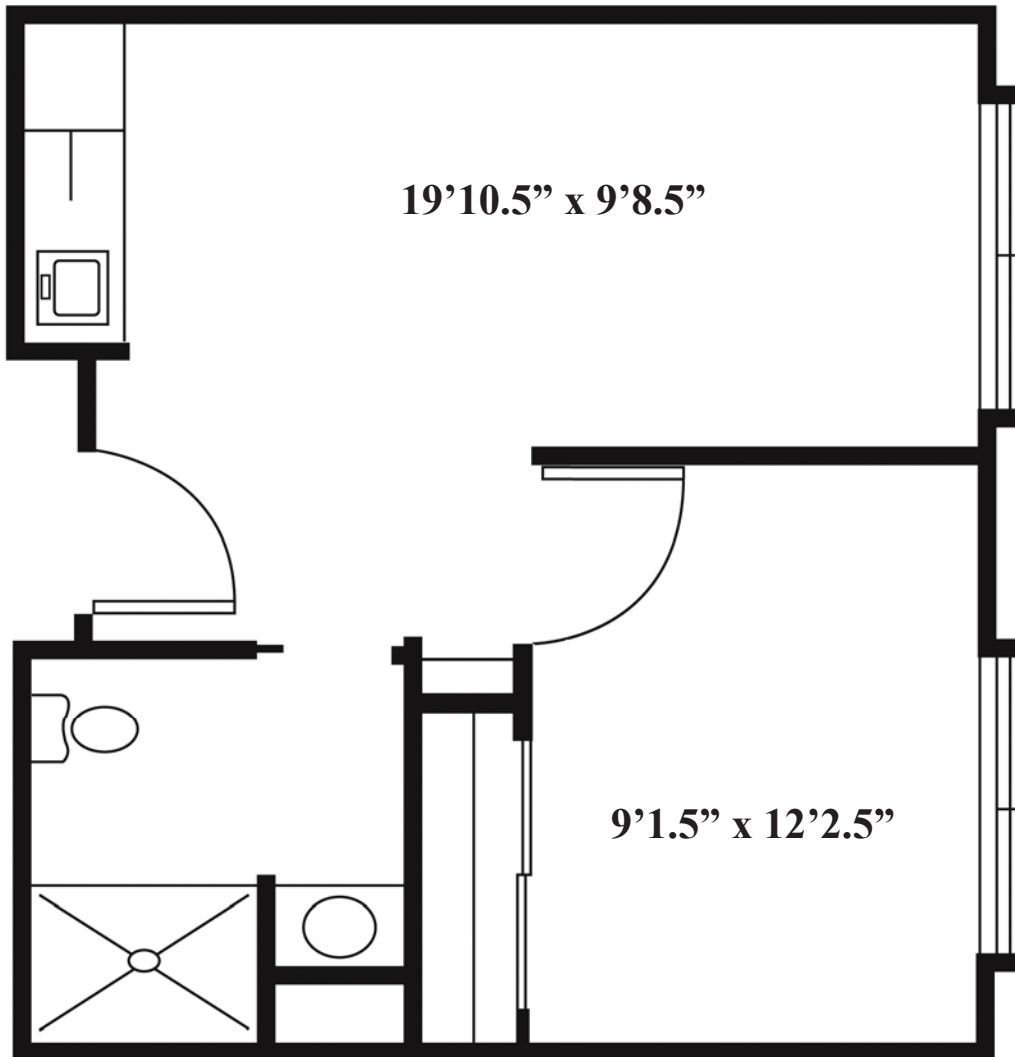

* *Reasonable accommodations considered upon request*

Terrebonne Place

Senior Living

1163 Museum Drive
Houma, LA 70360
985-580-0620

enlivant.com

Studio

One Bath

320 Square Feet (approximately)

Terrebonne Place

Senior Living

1163 Museum Drive
Houma, LA 70360
985-580-0620

enlivant.com

One Bedroom

One Bedroom / One Bath
430 Square Feet (approximately)