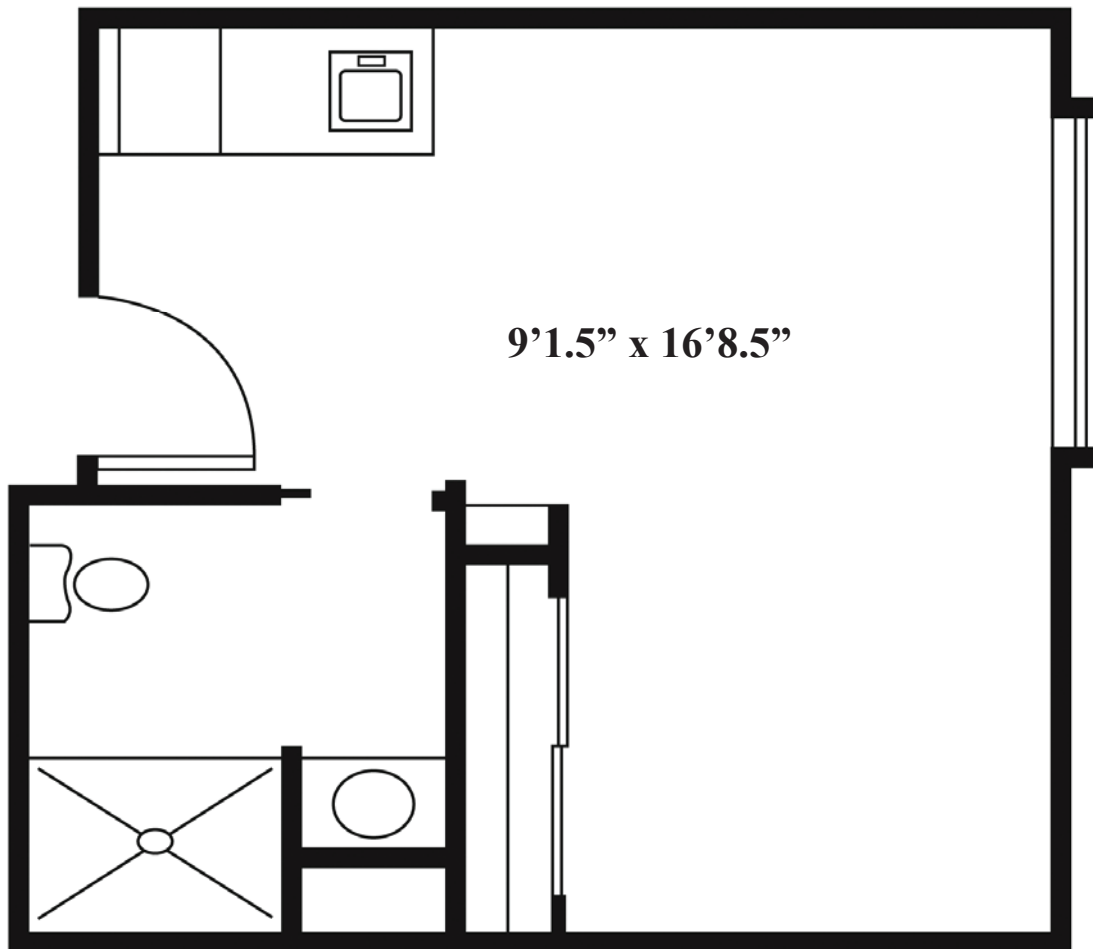

* *Reasonable accommodations considered upon request*

Terrebonne Place

Senior Living

1163 Museum Drive
Houma, LA 70360
985-580-0620

enlivant.com

Studio

One Bath

320 Square Feet (approximately)

Terrebonne Place

Senior Living

1163 Museum Drive
Houma, LA 70360
985-580-0620

enlivant.com

One Bedroom

One Bedroom / One Bath
430 Square Feet (approximately)