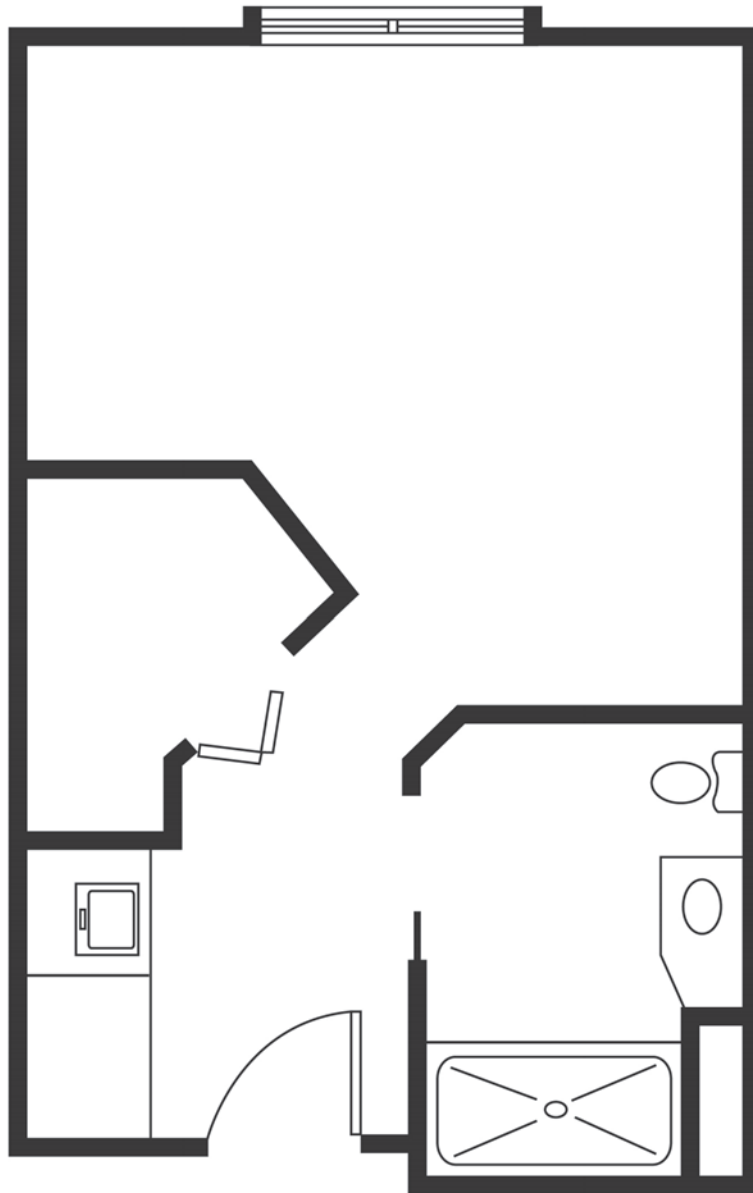

* *Reasonable accommodations considered upon request*

Carter Place

Senior Living

1028 Joann Drive
Blair, NE 68008
402-426-1977

enlivant.com

Studio

One Bath

280 Square Feet (approximately)

Carter Place

Senior Living

1028 Joann Drive
Blair, NE 68008
402-426-1977

enlivant.com

Studio Deluxe

One Bath

350 Square Feet (approximately)

Carter Place