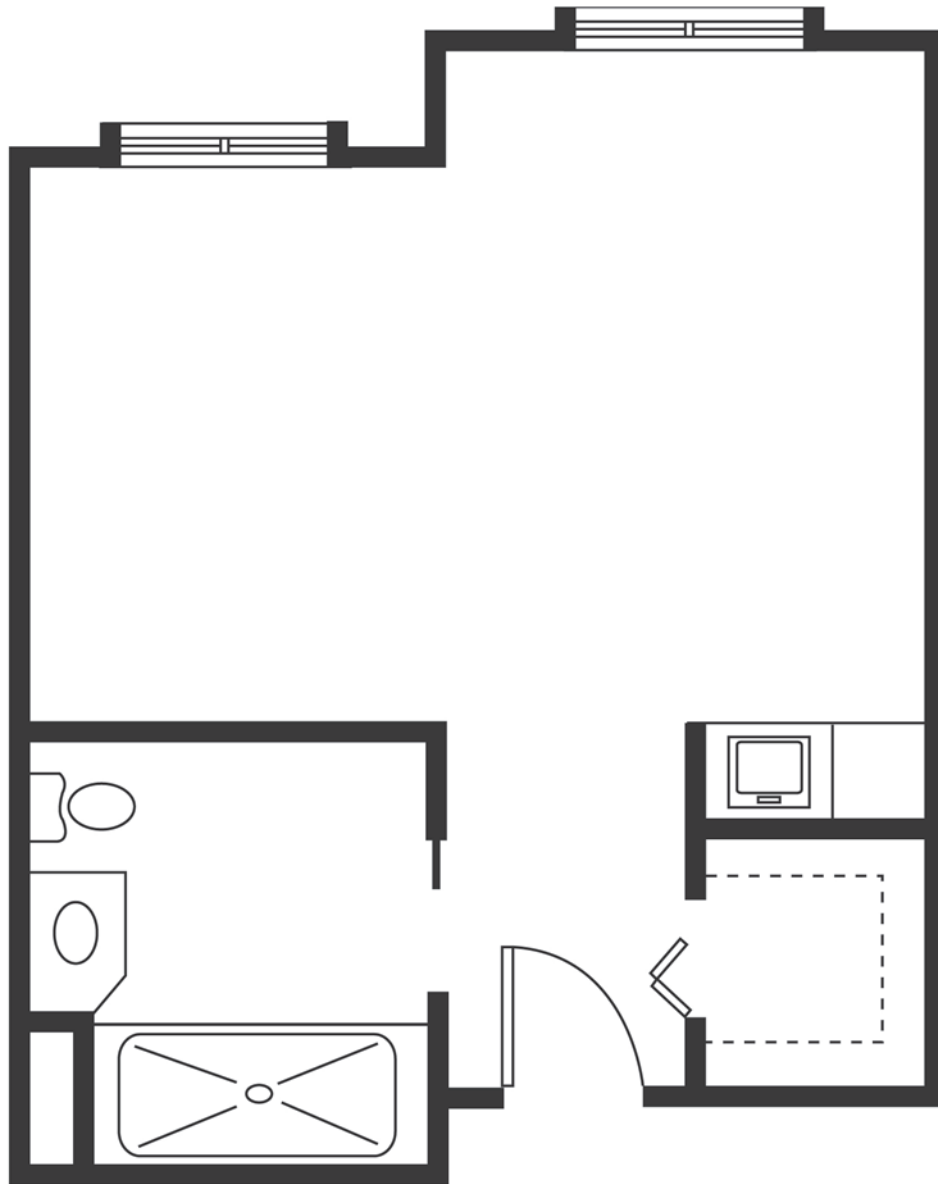

* *Reasonable accommodations considered upon request*

Carter Place

Senior Living

1028 Joann Drive
Blair, NE 68008
402-426-1977

enlivant.com

Studio

One Bath

280 Square Feet (approximately)

Carter Place

Senior Living

1028 Joann Drive
Blair, NE 68008
402-426-1977

enlivant.com

Studio Deluxe

One Bath

350 Square Feet (approximately)

Carter Place

Senior Living

1028 Joann Drive
Blair, NE 68008
402-426-1977

enlivant.com

One Bedroom

One Bedroom / One Bath
378 Square Feet (approximately)