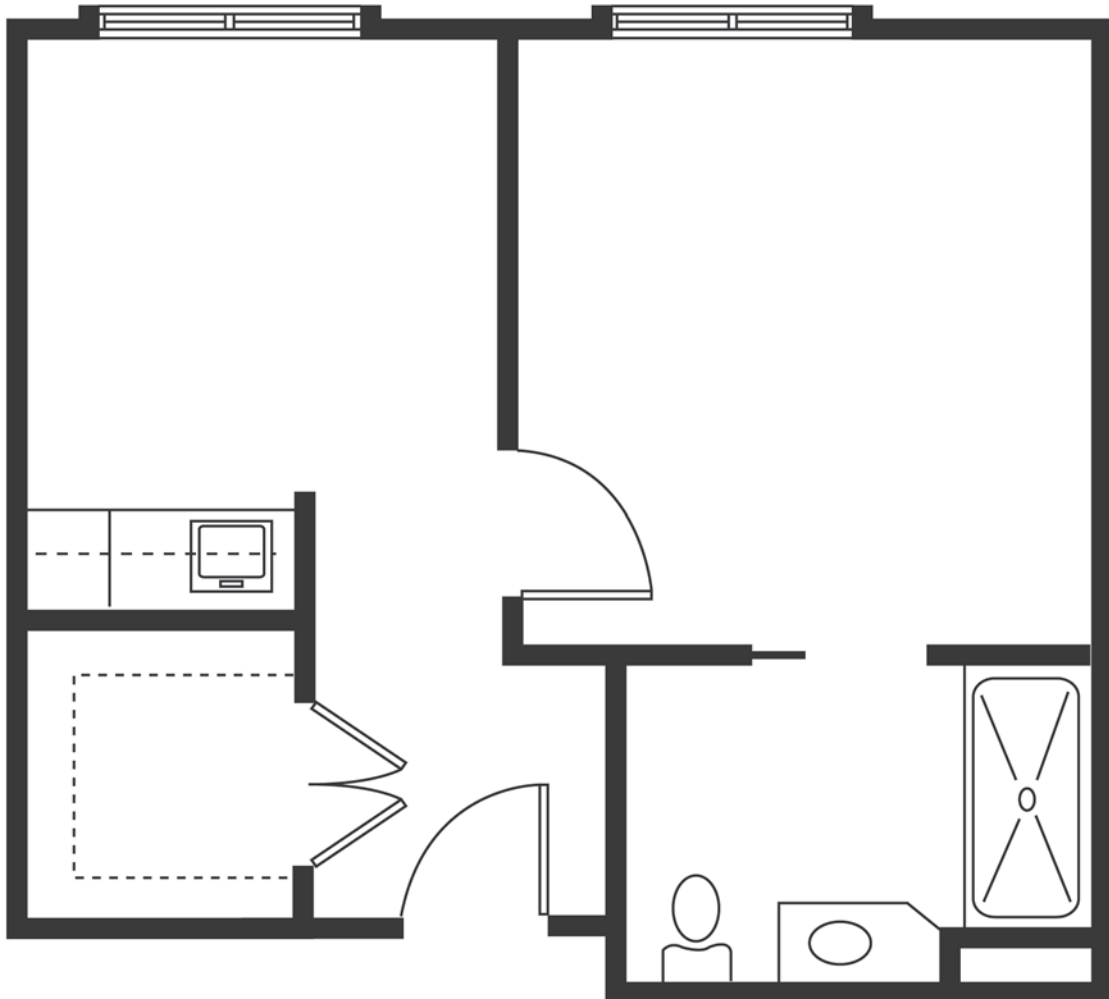

* *Reasonable accommodations considered upon request*

Carter Place

Senior Living

1028 Joann Drive
Blair, NE 68008
402-426-1977

enlivant.com

Studio

One Bath

280 Square Feet (approximately)

Carter Place

Senior Living

1028 Joann Drive
Blair, NE 68008
402-426-1977

enlivant.com

Studio Deluxe

One Bath

350 Square Feet (approximately)

Carter Place

Senior Living

1028 Joann Drive
Blair, NE 68008
402-426-1977

enlivant.com

One Bedroom

One Bedroom / One Bath
378 Square Feet (approximately)