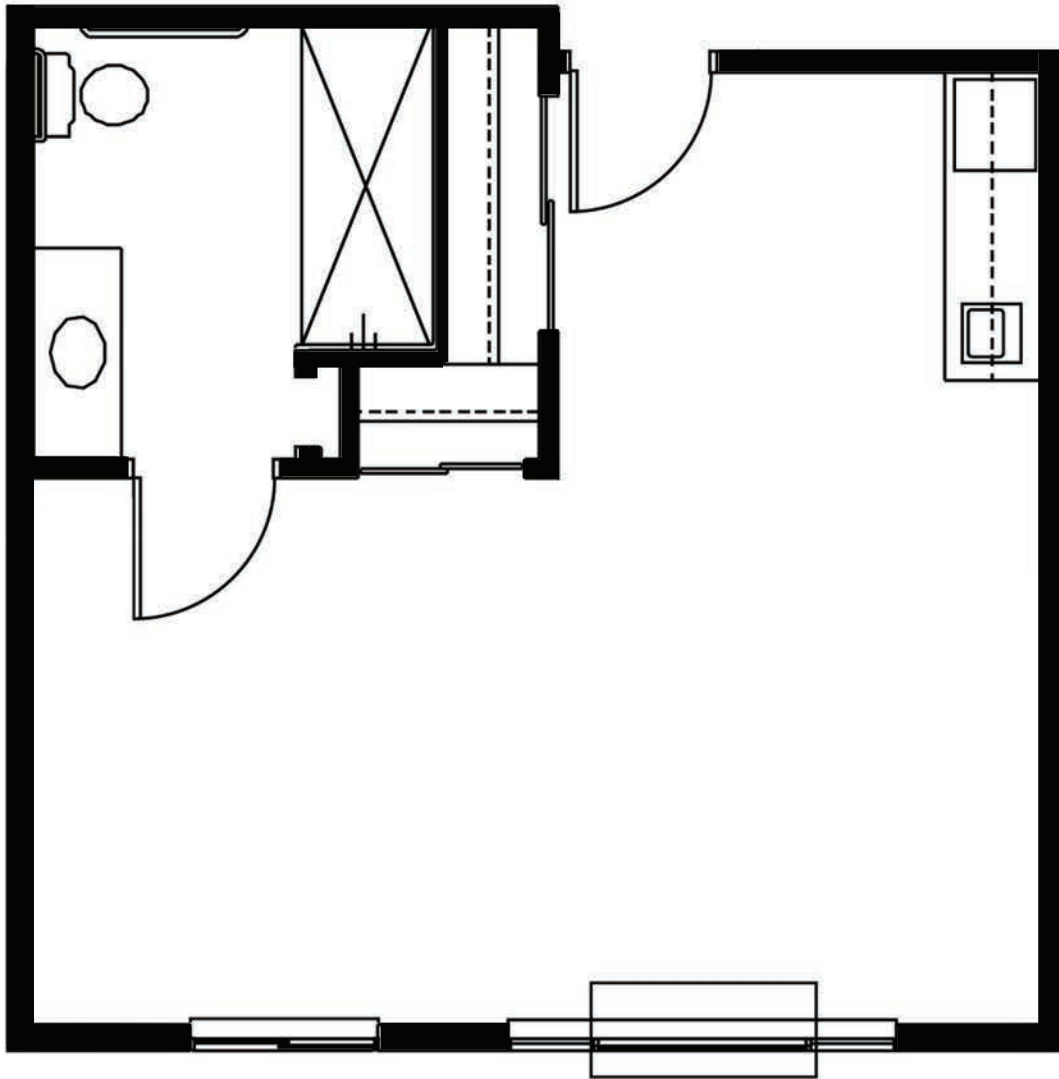

## Studio C

One Bath

374 Square Feet (approximately)

## Studio D

One Bath

341 Square Feet (approximately)