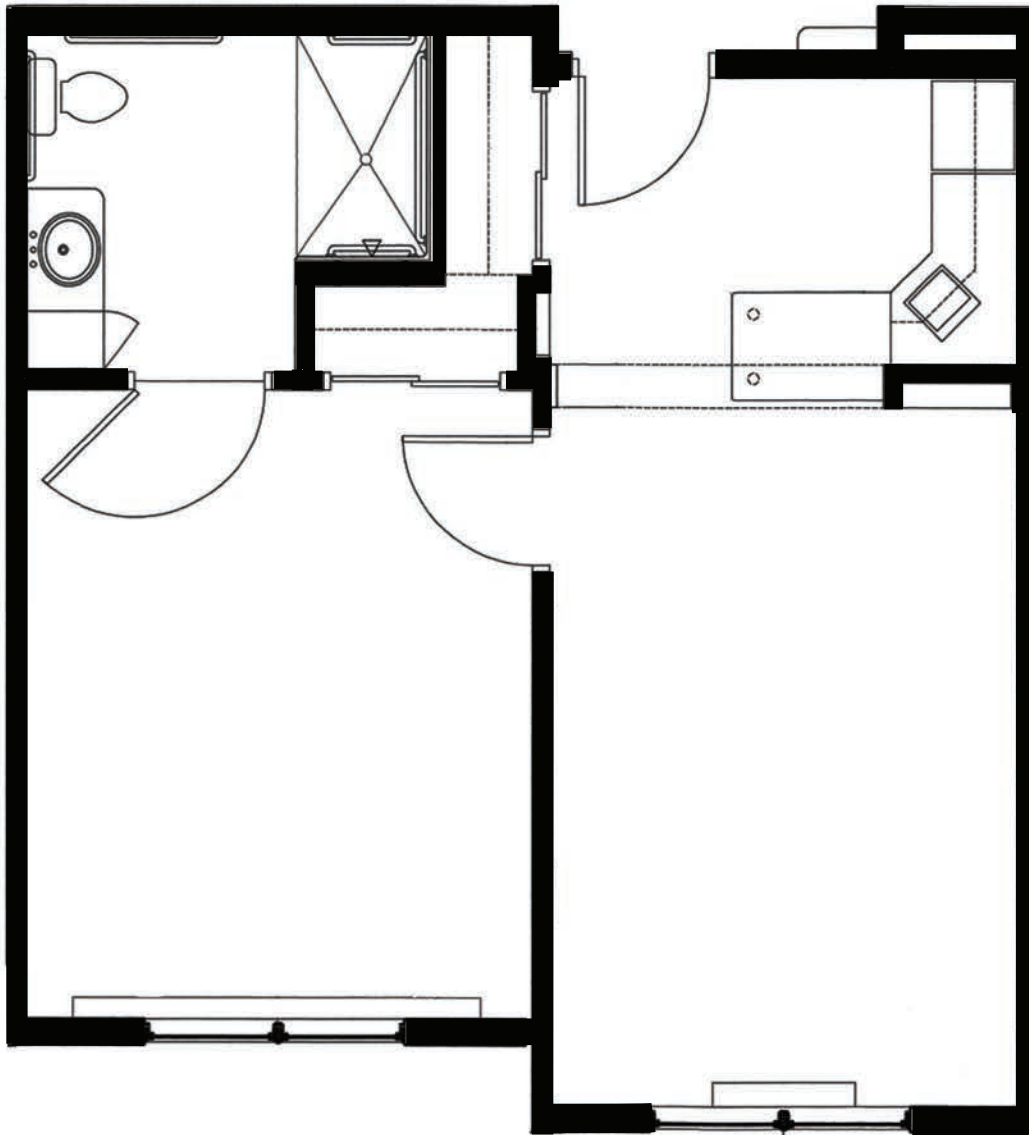

McKinley Place

Senior Living

West 56 North 225 McKinley Boulevard
Cedarburg, WI 53012
262-376-7700

enlivant.com

Suite B

One Bedroom / One Bath
412 Square Feet (approximately)