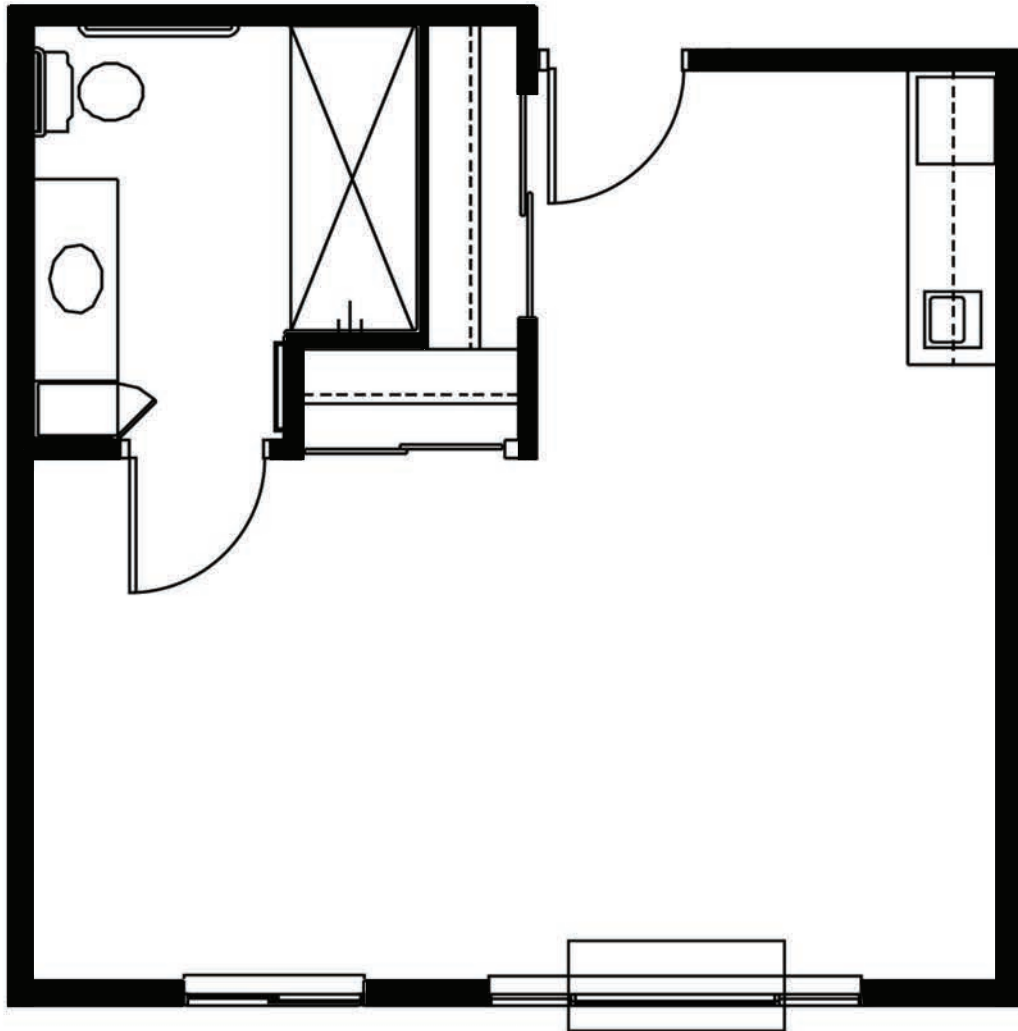

## Studio A

One Bath

341 Square Feet (approximately)