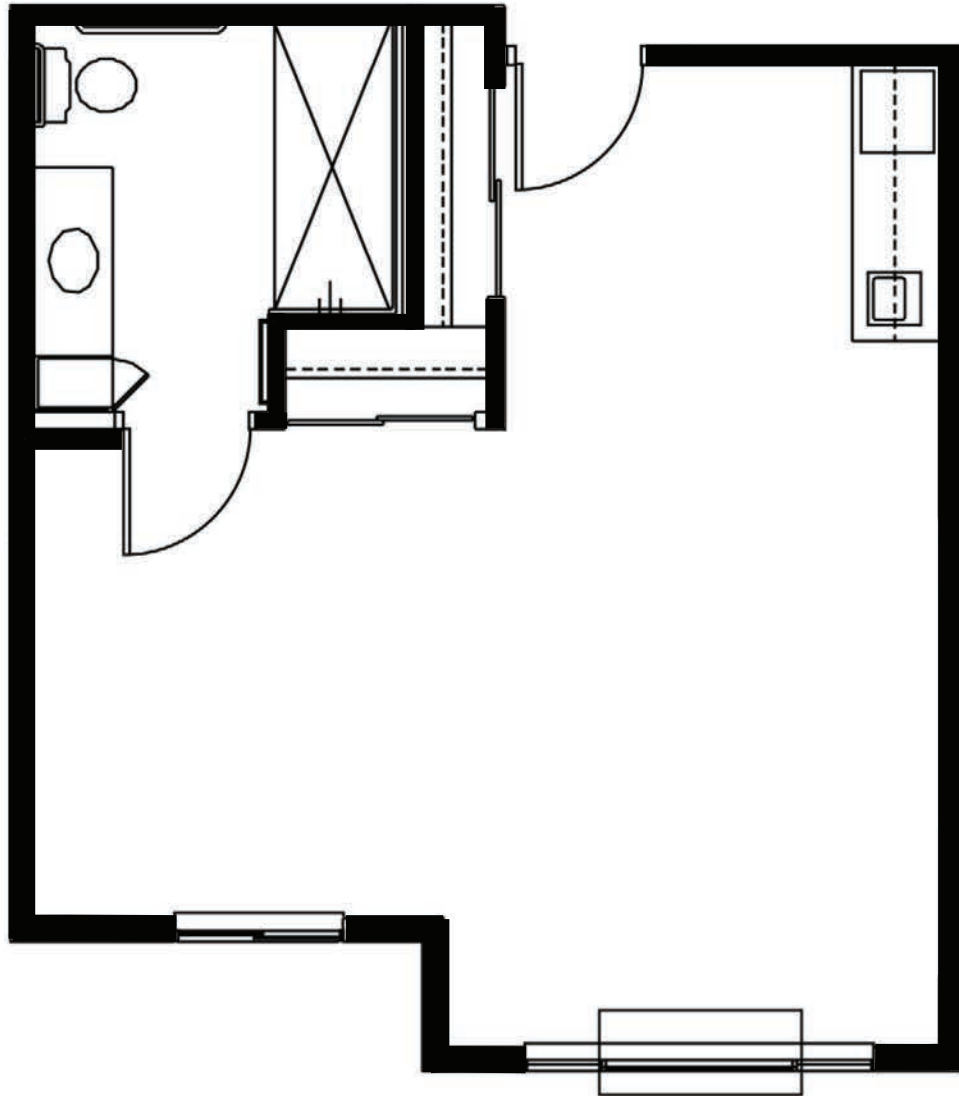

McKinley Place

Senior Living

West 56 North 225 McKinley Boulevard
Cedarburg, WI 53012
262-376-7700

enlivant.com

Studio C

One Bath

374 Square Feet (approximately)