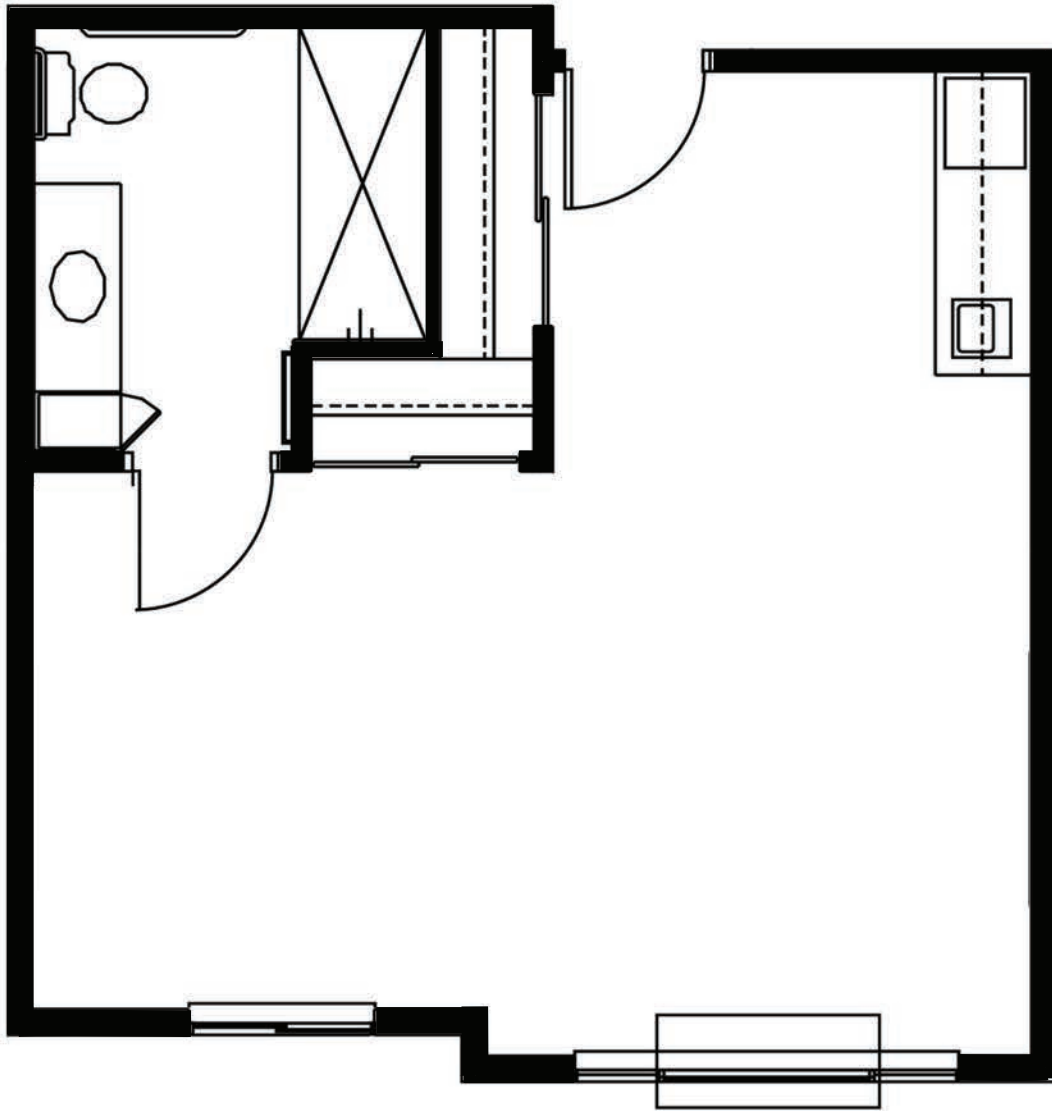

## Studio D

One Bath

341 Square Feet (approximately)

## Studio B

One Bath

354 Square Feet (approximately)