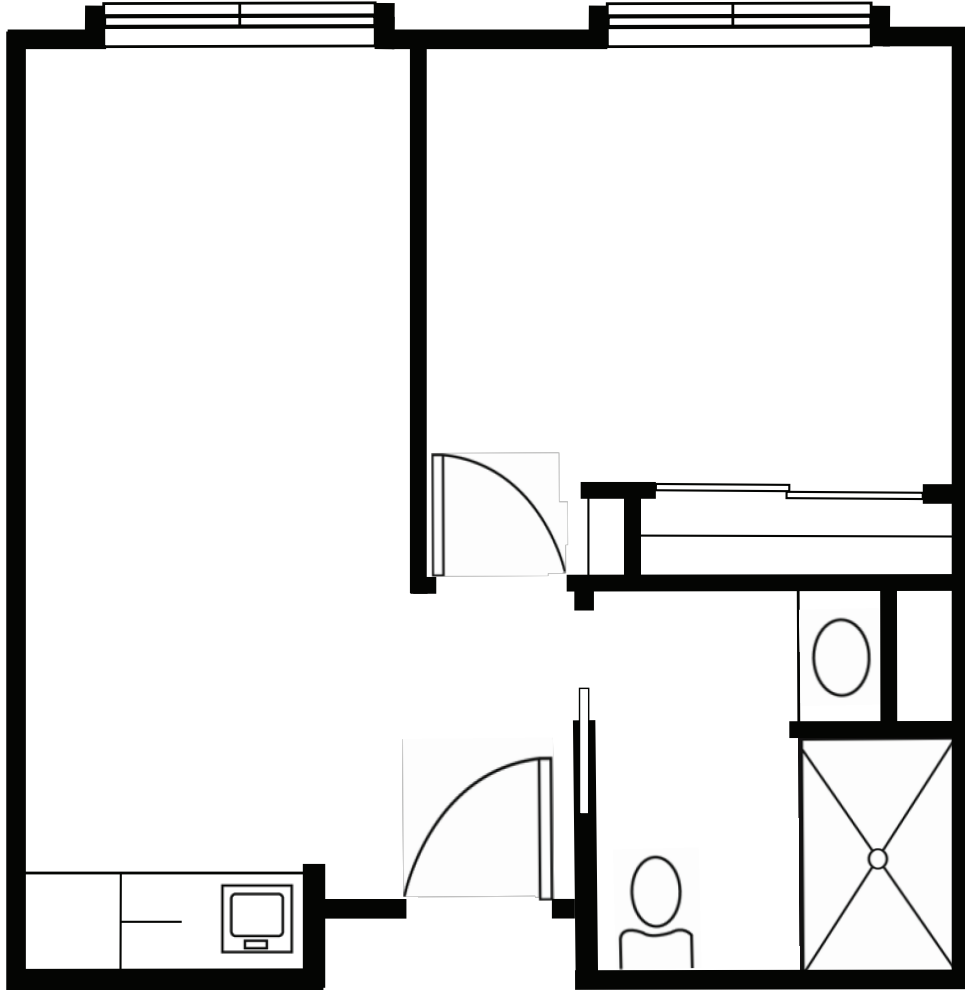

** Reasonable accommodations considered upon request*

Lake City Place

Senior Living

425 Chinworth Court
Warsaw, IN 46580
574-267-3873

enlivant.com

Studio

One Bath

320 Square Feet (approximately)

Lake City Place

Senior Living

425 Chinworth Court
Warsaw, IN 46580
574-267-3873

enlivant.com

One Bedroom

One Bedroom / One Bath
430 Square Feet (approximately)