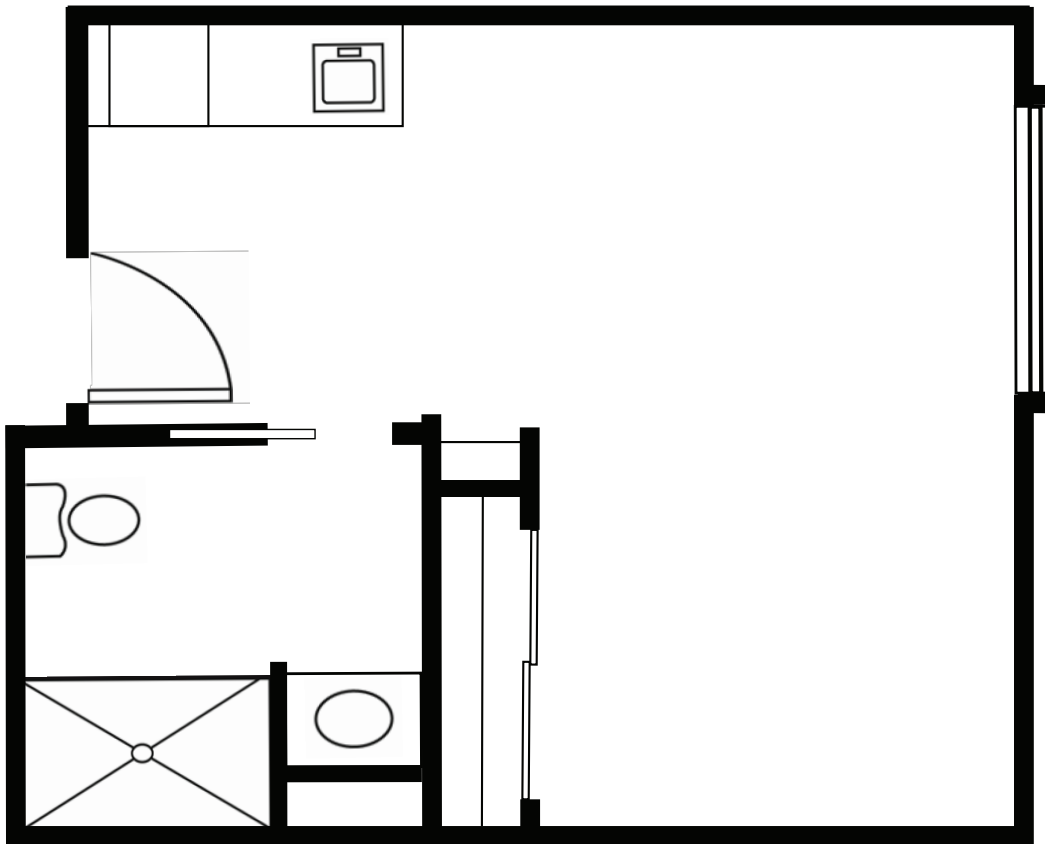

** Reasonable accommodations considered upon request*

Lake City Place

Senior Living

425 Chinworth Court
Warsaw, IN 46580
574-267-3873

enlivant.com

Studio

One Bath

320 Square Feet (approximately)

Lake City Place

Senior Living

425 Chinworth Court
Warsaw, IN 46580
574-267-3873

enlivant.com

One Bedroom

One Bedroom / One Bath
430 Square Feet (approximately)