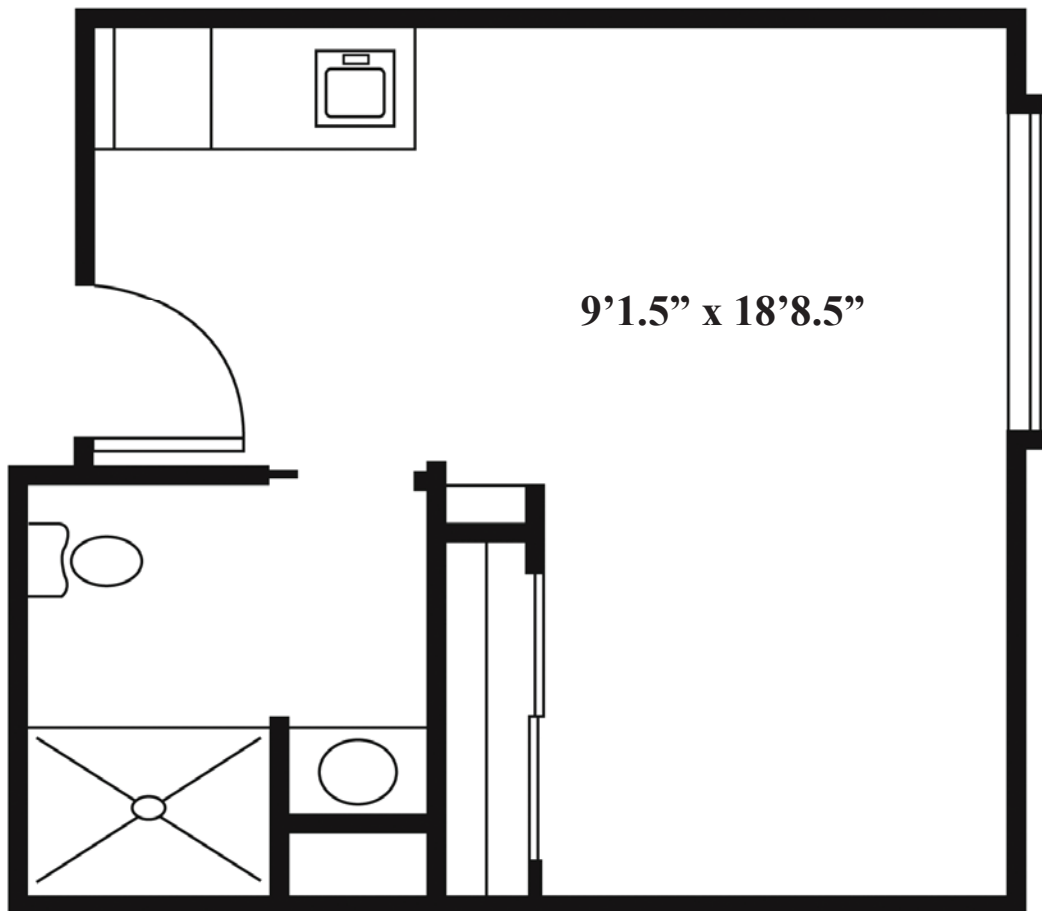

* *Reasonable accommodations considered upon request*

Walker Place

Senior Living

2216 N Riley Highway
Shelbyville, IN 46176
317-392-3370

enlivant.com

Studio

One Bath

320 Square Feet (approximately)

Walker Place

Senior Living

2216 N Riley Highway
Shelbyville, IN 46176
317-392-3370

enlivant.com

One Bedroom

One Bedroom / One Bath
430 Square Feet (approximately)