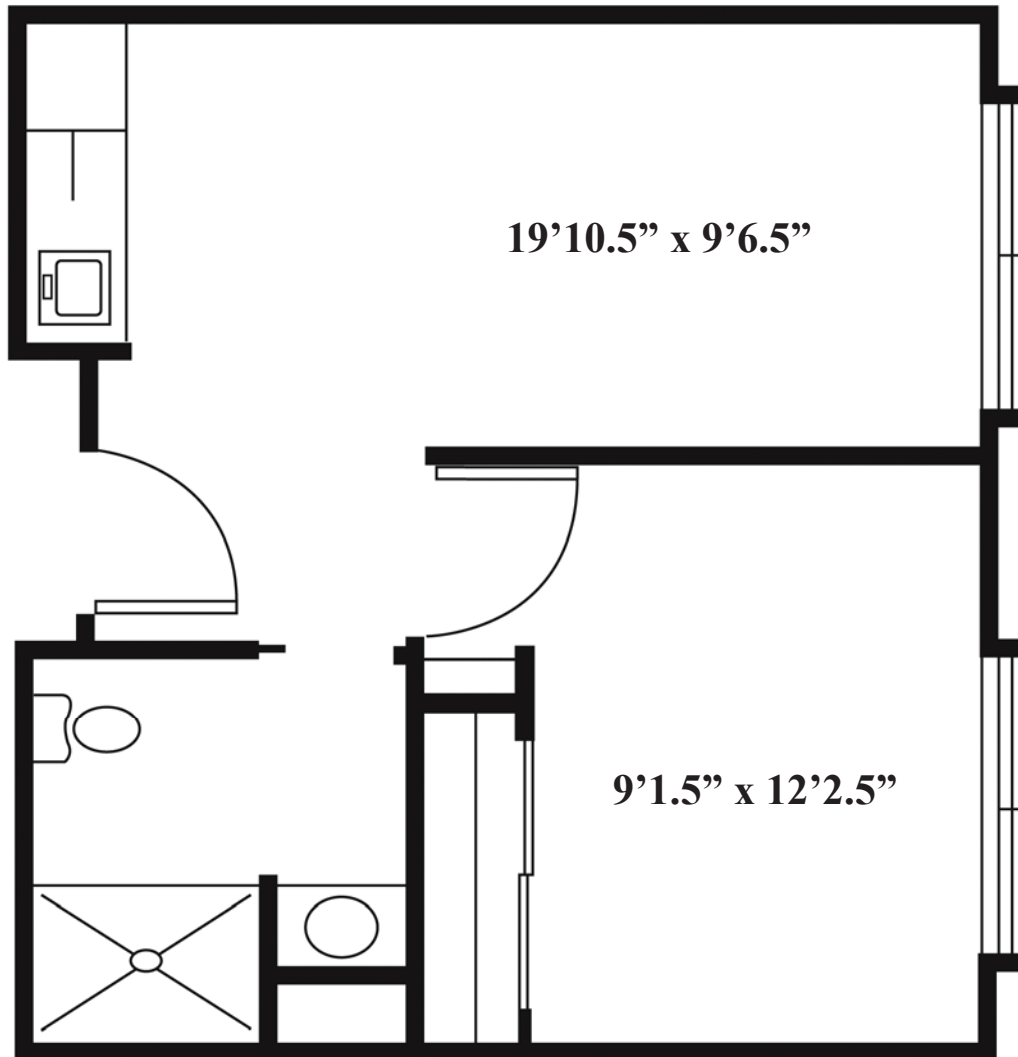

* *Reasonable accommodations considered upon request*

Walker Place

Senior Living

2216 N Riley Highway
Shelbyville, IN 46176
317-392-3370

enlivant.com

Studio

One Bath

320 Square Feet (approximately)

Walker Place

Senior Living

2216 N Riley Highway
Shelbyville, IN 46176
317-392-3370

enlivant.com

One Bedroom

One Bedroom / One Bath
430 Square Feet (approximately)