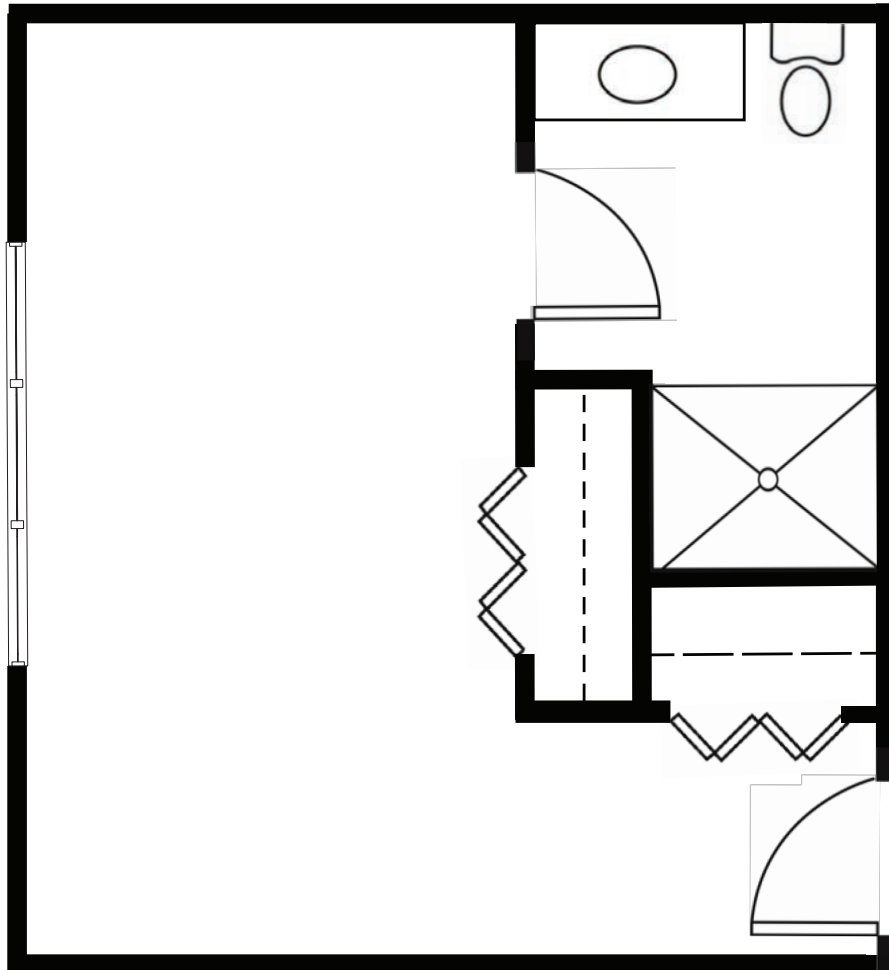

** Reasonable accommodations considered upon request*

Studio

One Bath

272 Square Feet (approximately)

Deluxe Studio

One Bath

336 Square Feet (approximately)