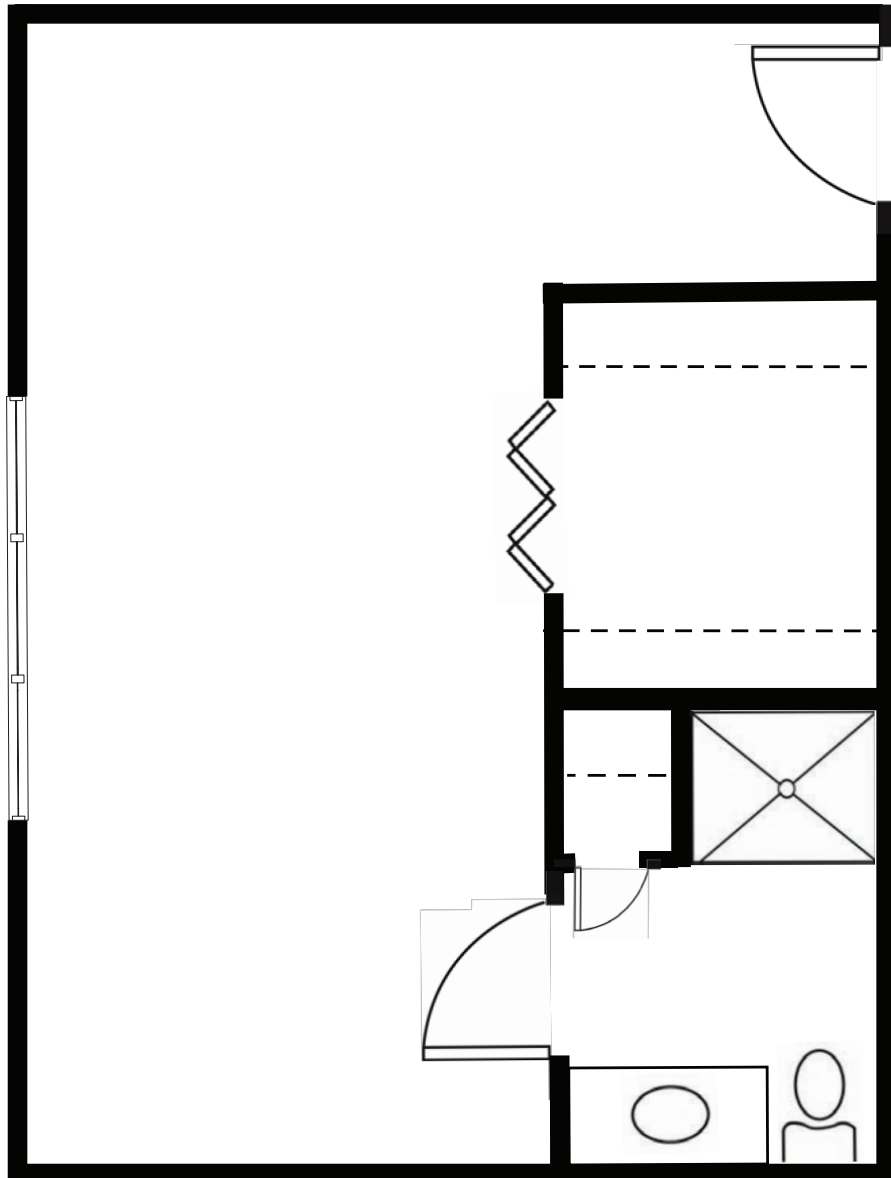

** Reasonable accommodations considered upon request*

Studio

One Bath

272 Square Feet (approximately)

Deluxe Studio

One Bath

336 Square Feet (approximately)