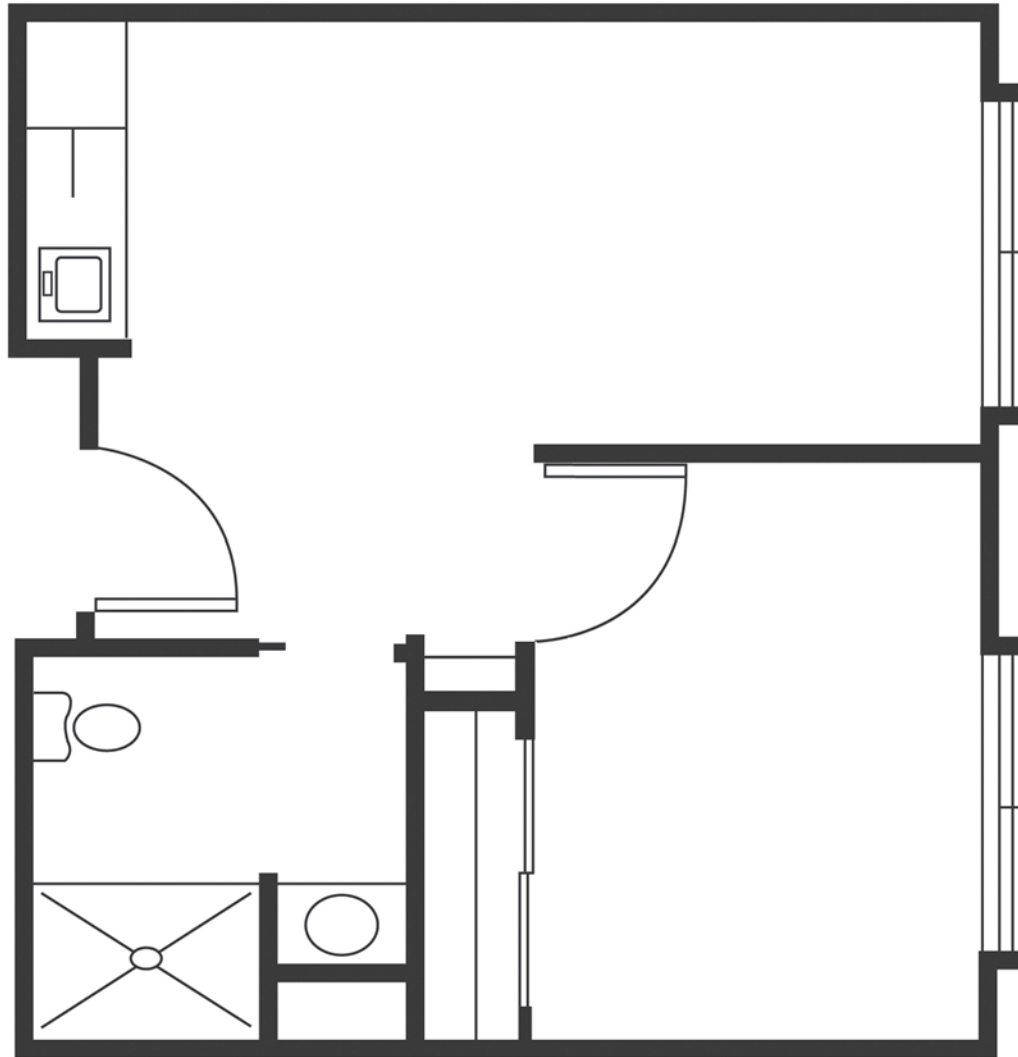

Allen Place

Senior Living

1406 East 19th Street
Atlantic, IA 50022
712-243-3820

enlivant.com

One Bedroom

One Bedroom / One Bath
480 Square Feet (approximately)