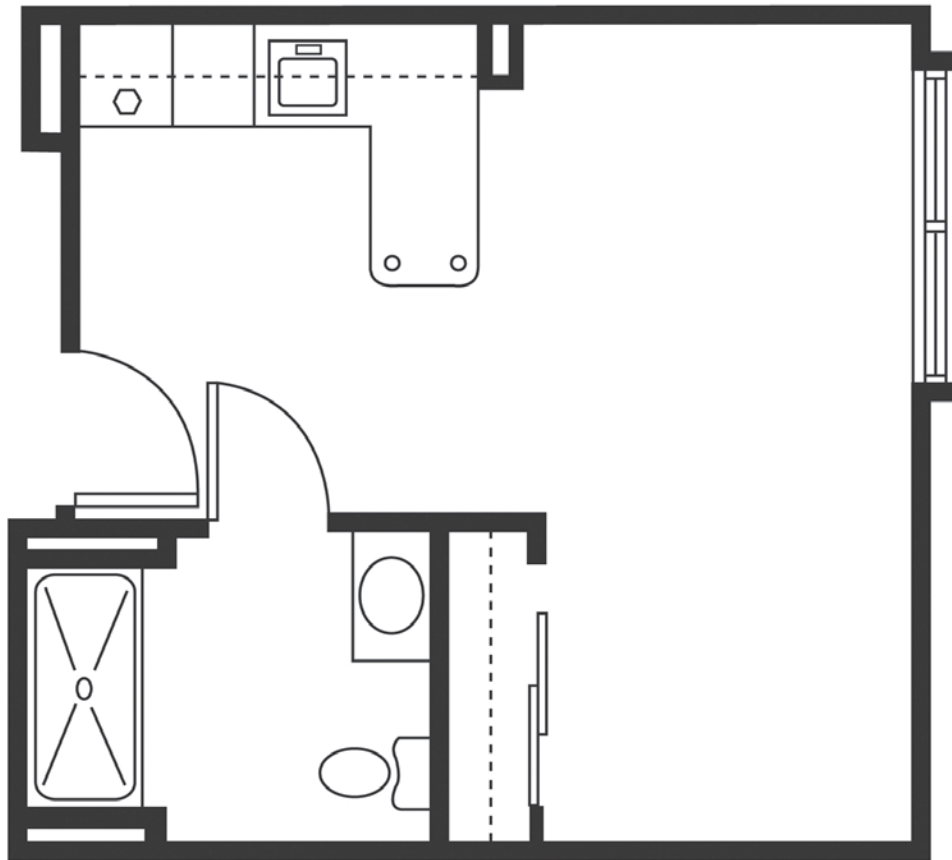

## Studio

One Bath

470 Square Feet (approximately)