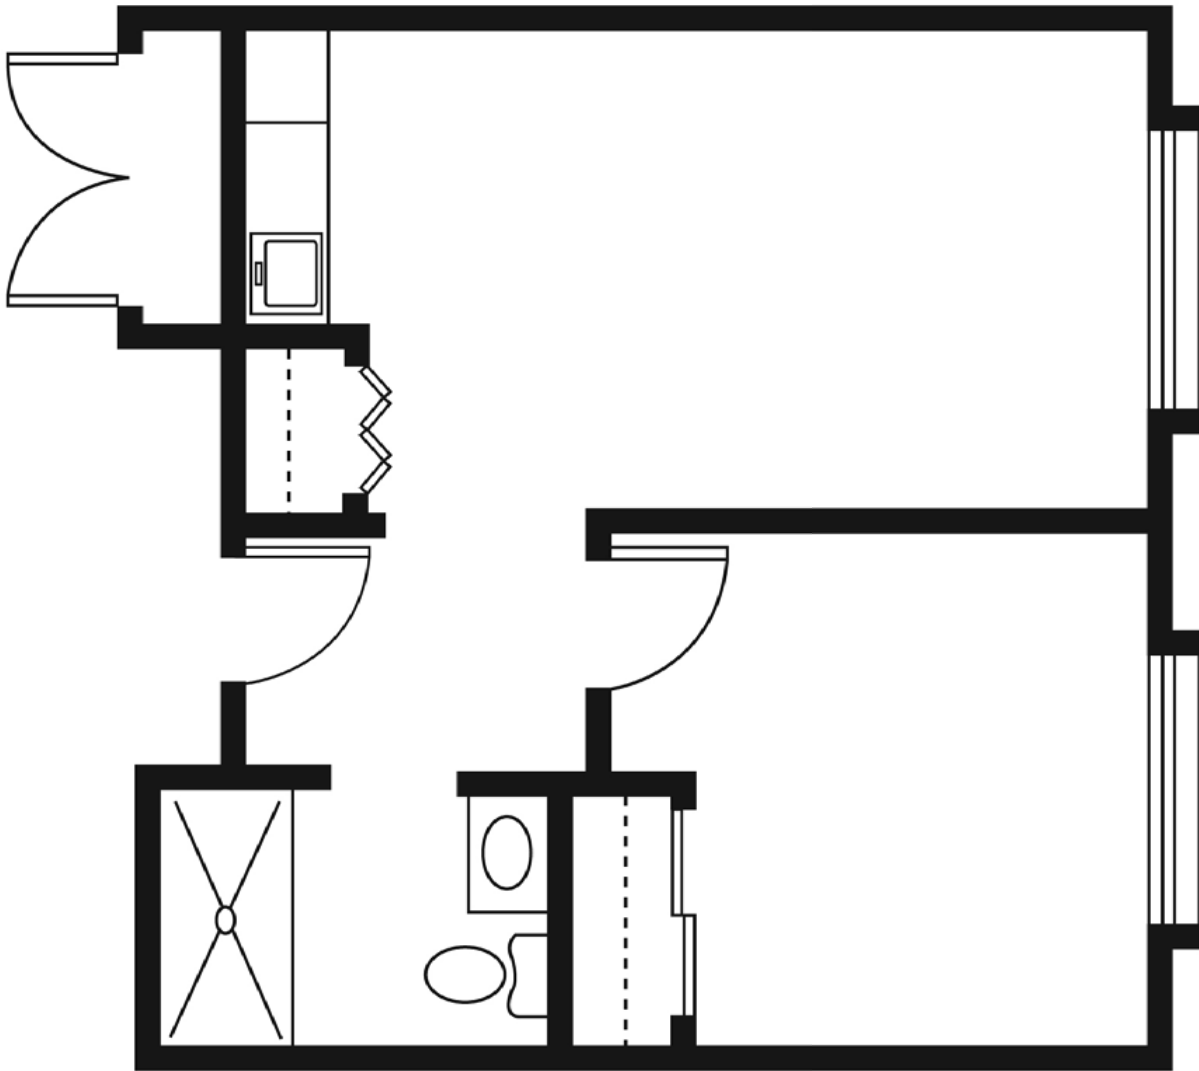

* *Reasonable accommodations considered upon request*

Taylor Place

Senior Living

1920 Breckenridge Road
Findlay, OH 45840
419-420-0790

enlivant.com

Studio

One Bath

242 Square Feet (approximately)

Taylor Place

Senior Living

1920 Breckenridge Road
Findlay, OH 45840
419-420-0790

enlivant.com

Studio Deluxe

One Bath

340 Square Feet (approximately)

Taylor Place

Senior Living

1920 Breckenridge Road
Findlay, OH 45840
419-420-0790

enlivant.com

One Bedroom

One Bedroom / One Bath
437 Square Feet (approximately)