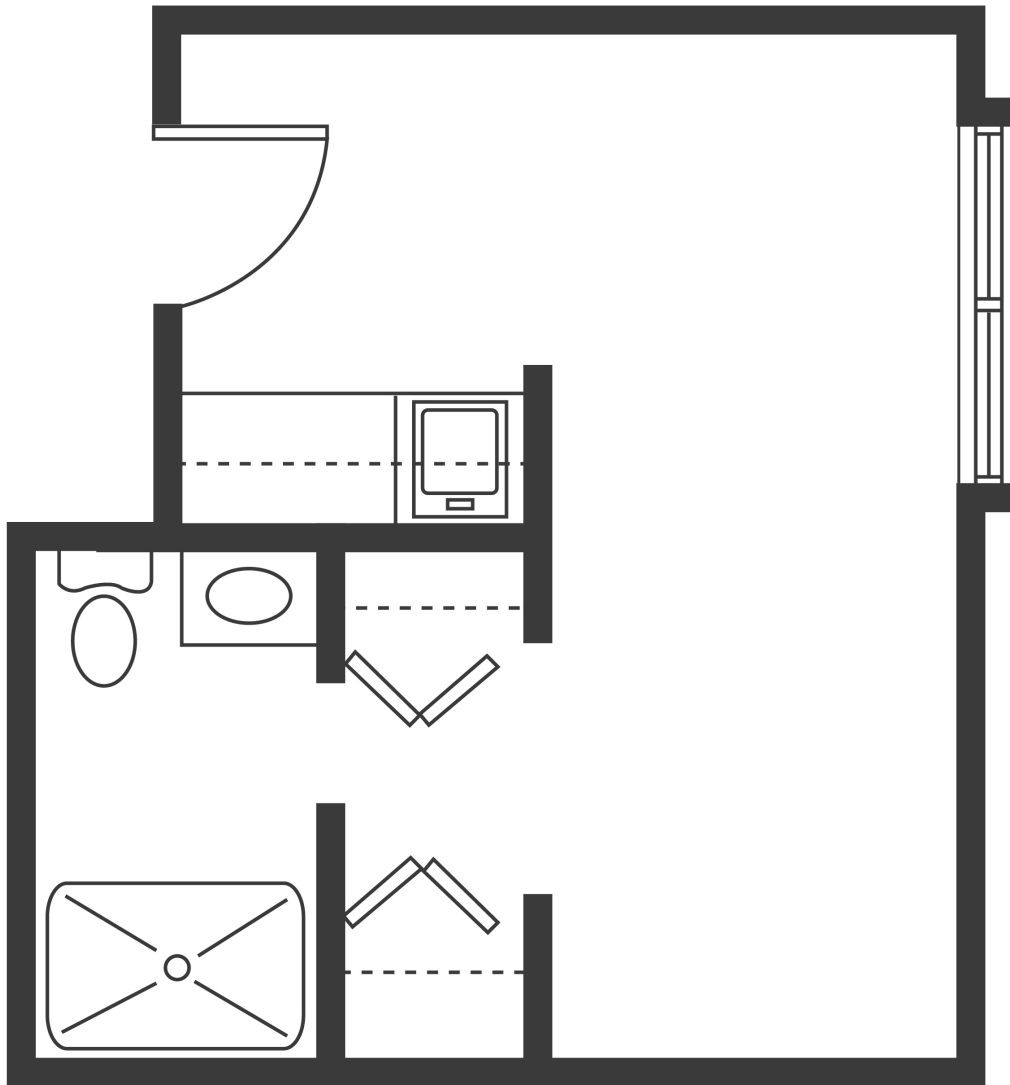

* *Reasonable accommodations considered upon request*

Taylor Place

Senior Living

1920 Breckenridge Road
Findlay, OH 45840
419-420-0790

enlivant.com

Studio

One Bath

242 Square Feet (approximately)

Taylor Place

Senior Living

1920 Breckenridge Road
Findlay, OH 45840
419-420-0790

enlivant.com

Studio Deluxe

One Bath

340 Square Feet (approximately)

Taylor Place

Senior Living

1920 Breckenridge Road
Findlay, OH 45840
419-420-0790

enlivant.com

One Bedroom

One Bedroom / One Bath
437 Square Feet (approximately)