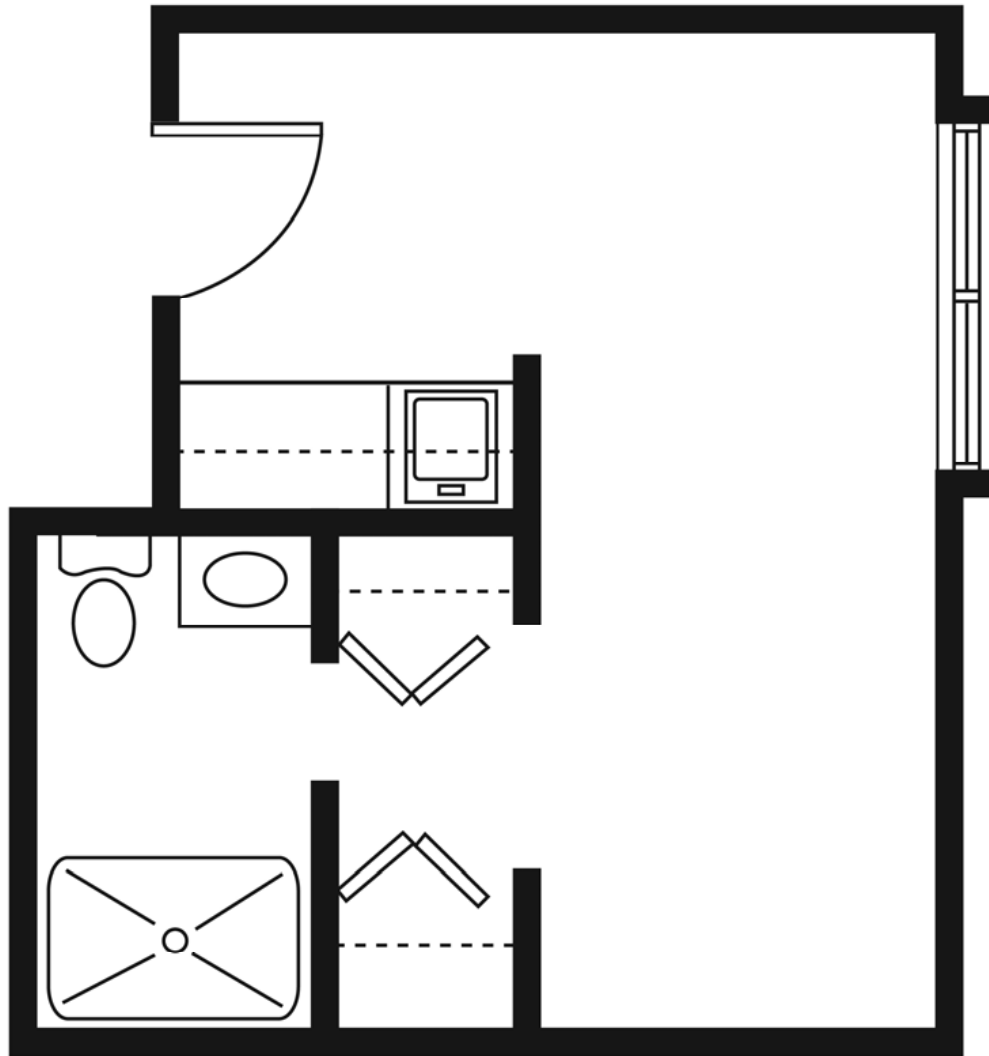

* *Reasonable accommodations considered upon request*

Taylor Place

Senior Living

1920 Breckenridge Road
Findlay, OH 45840
419-420-0790

enlivant.com

Studio

One Bath

242 Square Feet (approximately)

Taylor Place

Senior Living

1920 Breckenridge Road
Findlay, OH 45840
419-420-0790

enlivant.com

Studio Deluxe

One Bath

340 Square Feet (approximately)

Taylor Place

Senior Living

1920 Breckenridge Road
Findlay, OH 45840
419-420-0790

enlivant.com

One Bedroom

One Bedroom / One Bath
437 Square Feet (approximately)