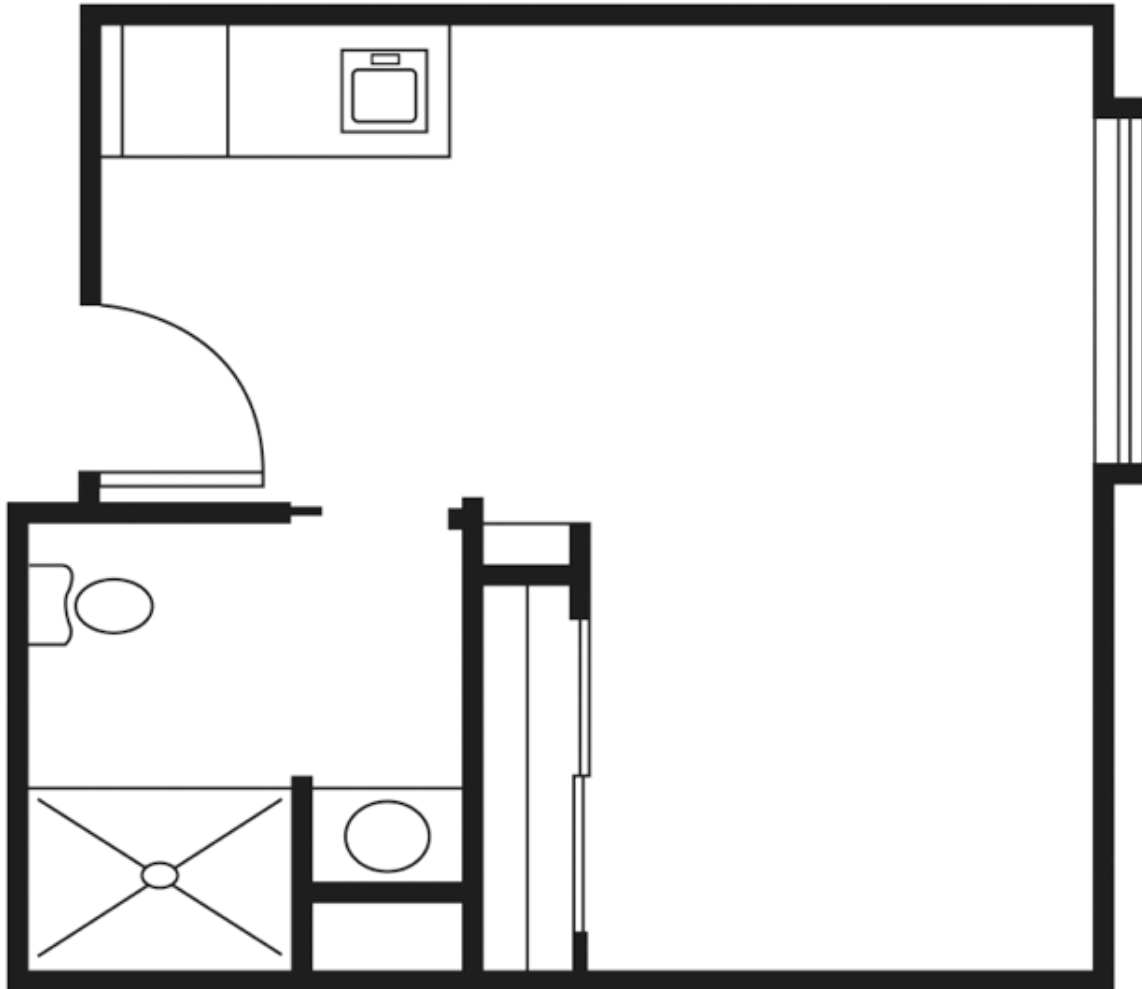

* Reasonable accommodations considered upon request

Kingswood Place

Senior Living

15155 West Mondell Road
Surprise, AZ 85374
623-214-6109

enlivant.com

Studio

One Bath

320 Square Feet (approximately)

Kingswood Place

Senior Living

15155 West Mondell Road
Surprise, AZ 85374
623-214-6109

enlivant.com

One Bedroom

One Bedroom / One Bath
430 Square Feet (approximately)