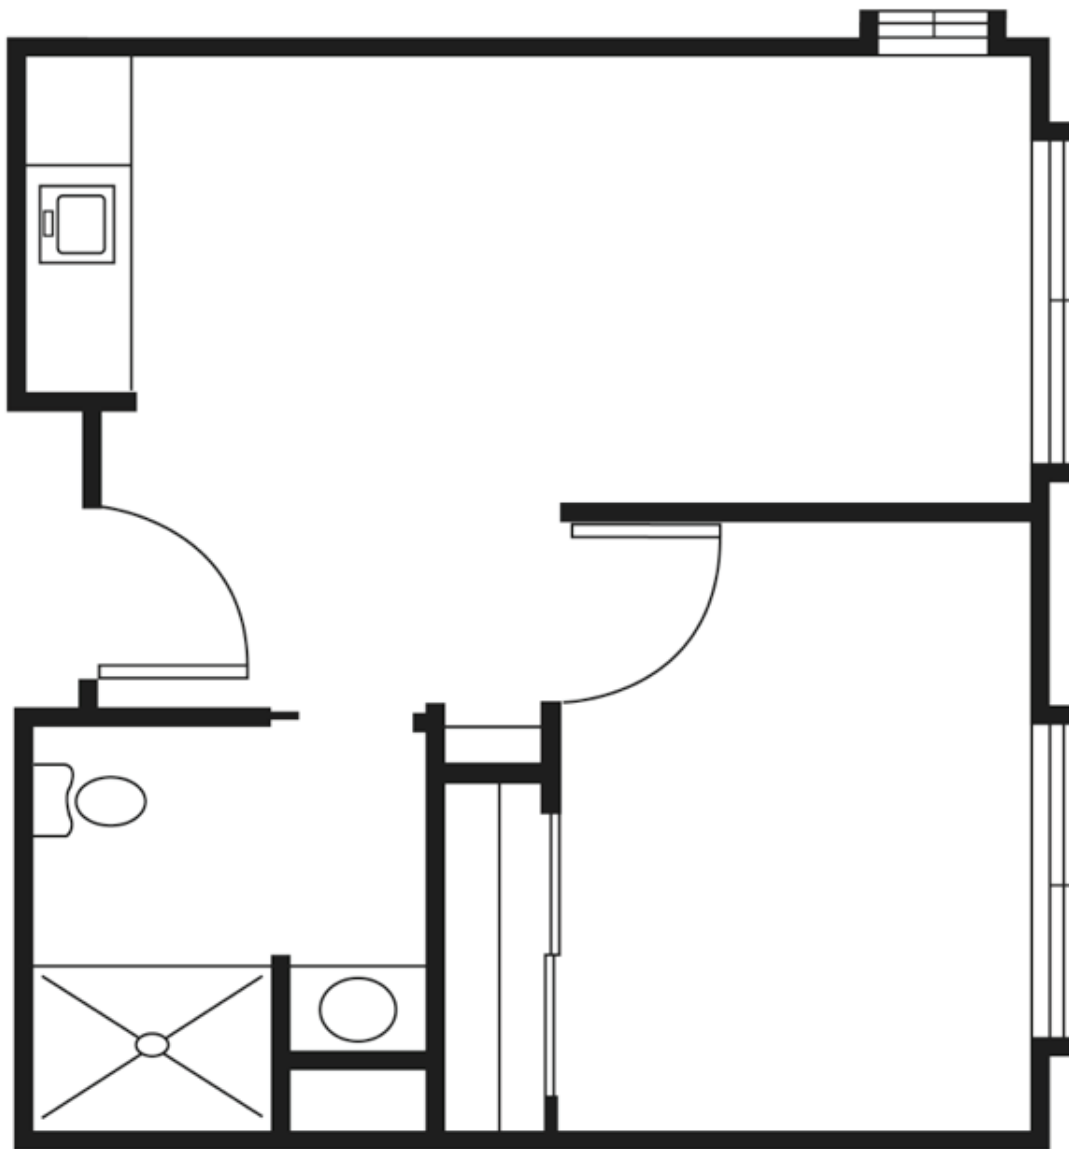

* Reasonable accommodations considered upon request

Kingswood Place

Senior Living

15155 West Mondell Road
Surprise, AZ 85374
623-214-6109

enlivant.com

Studio

One Bath

320 Square Feet (approximately)

Kingswood Place

Senior Living

15155 West Mondell Road
Surprise, AZ 85374
623-214-6109

enlivant.com

One Bedroom

One Bedroom / One Bath
430 Square Feet (approximately)