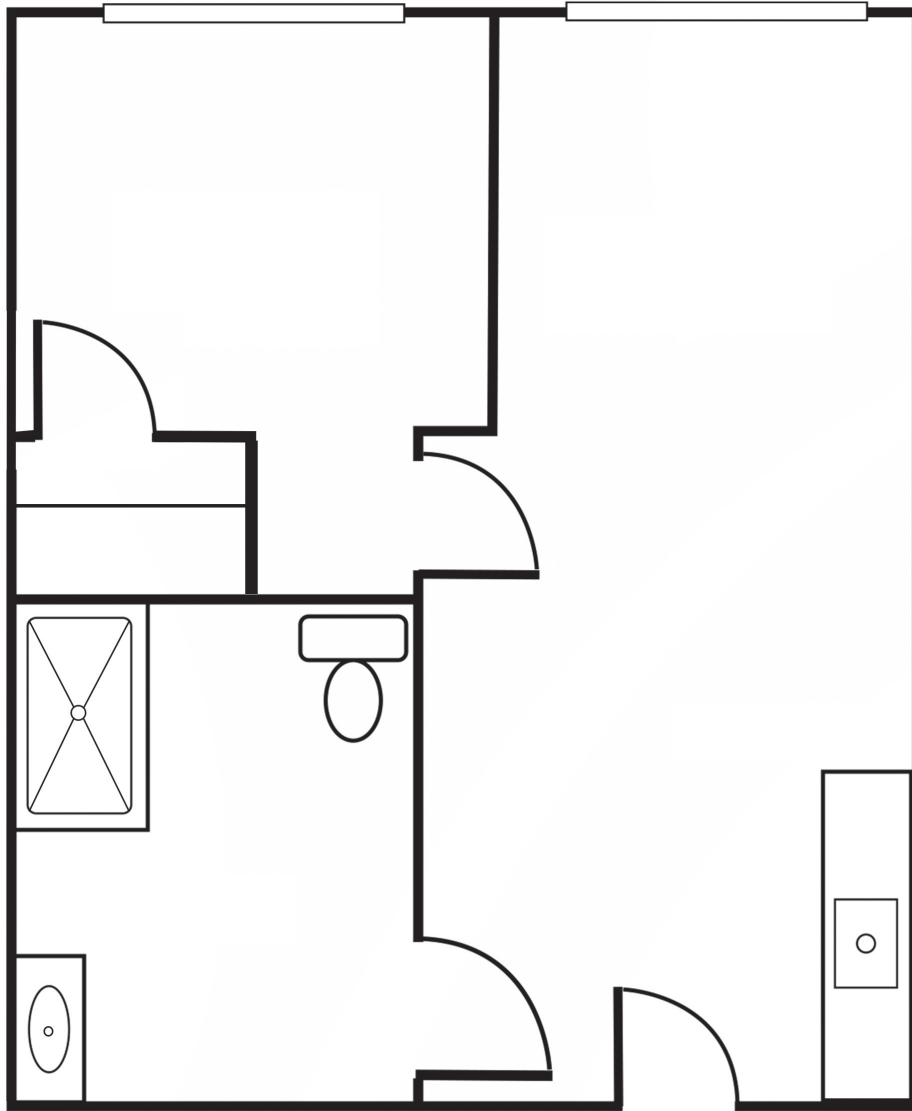

Florence Place

Senior Living

1938 Mountain Laurel Court enlivant.com
Florence, SC 29505
843-665-7978

One Bedroom

One Bedroom / One Bath
352 Square Feet (approximately)