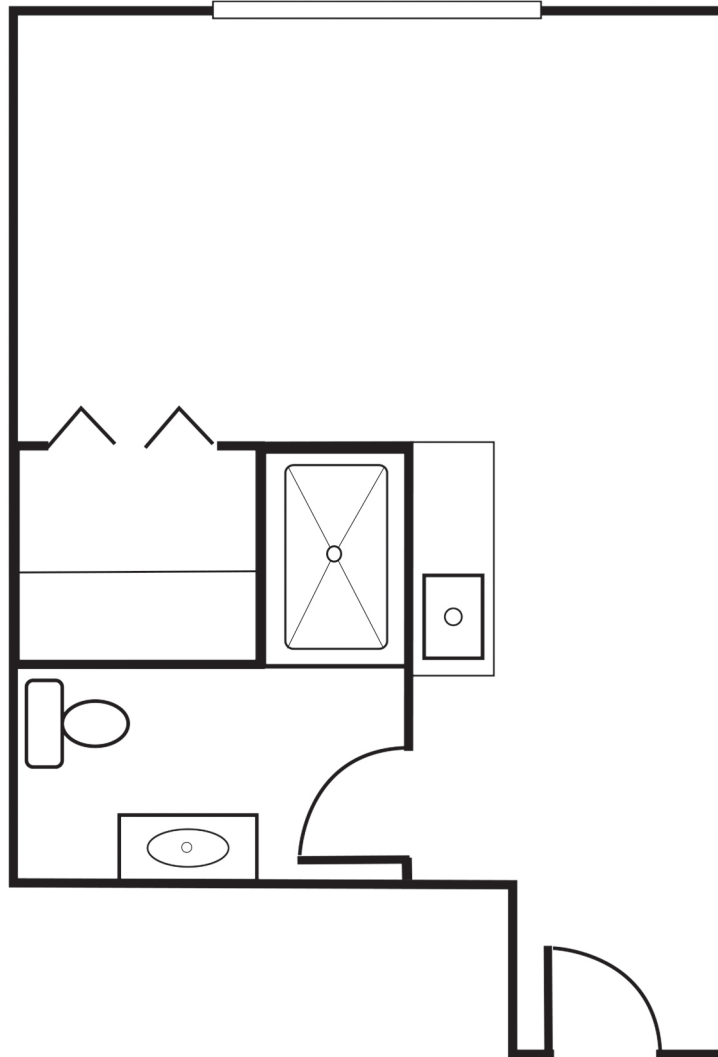

## Studio

One Bath

253 Square Feet (approximately)