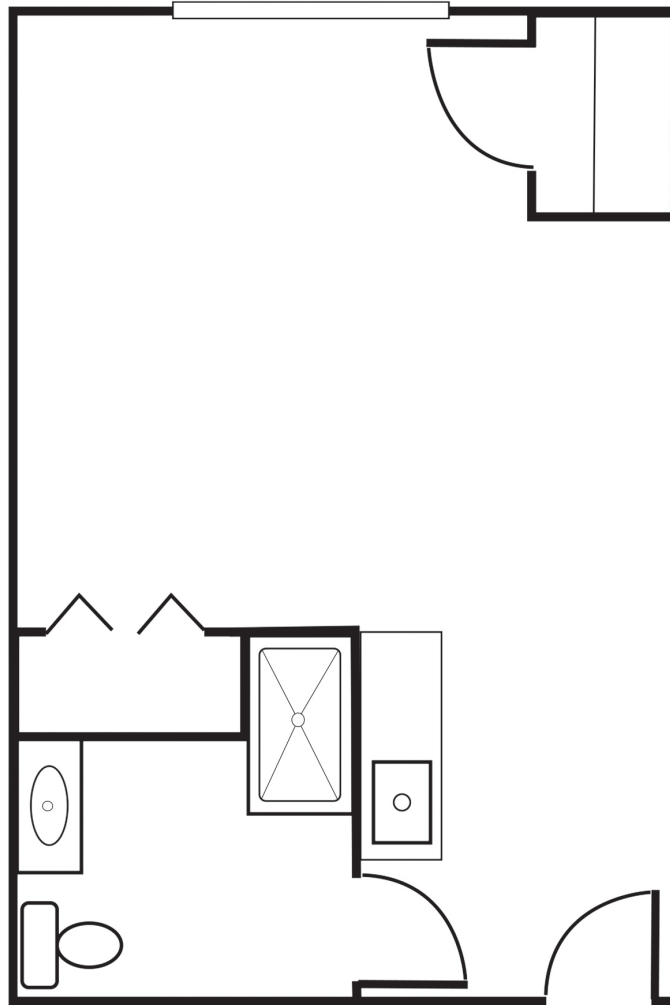

Florence Place

Senior Living

1938 Mountain Laurel Court enlivant.com
Florence, SC 29505
843-665-7978

Studio Deluxe

One Bath

253 Square Feet (approximately)