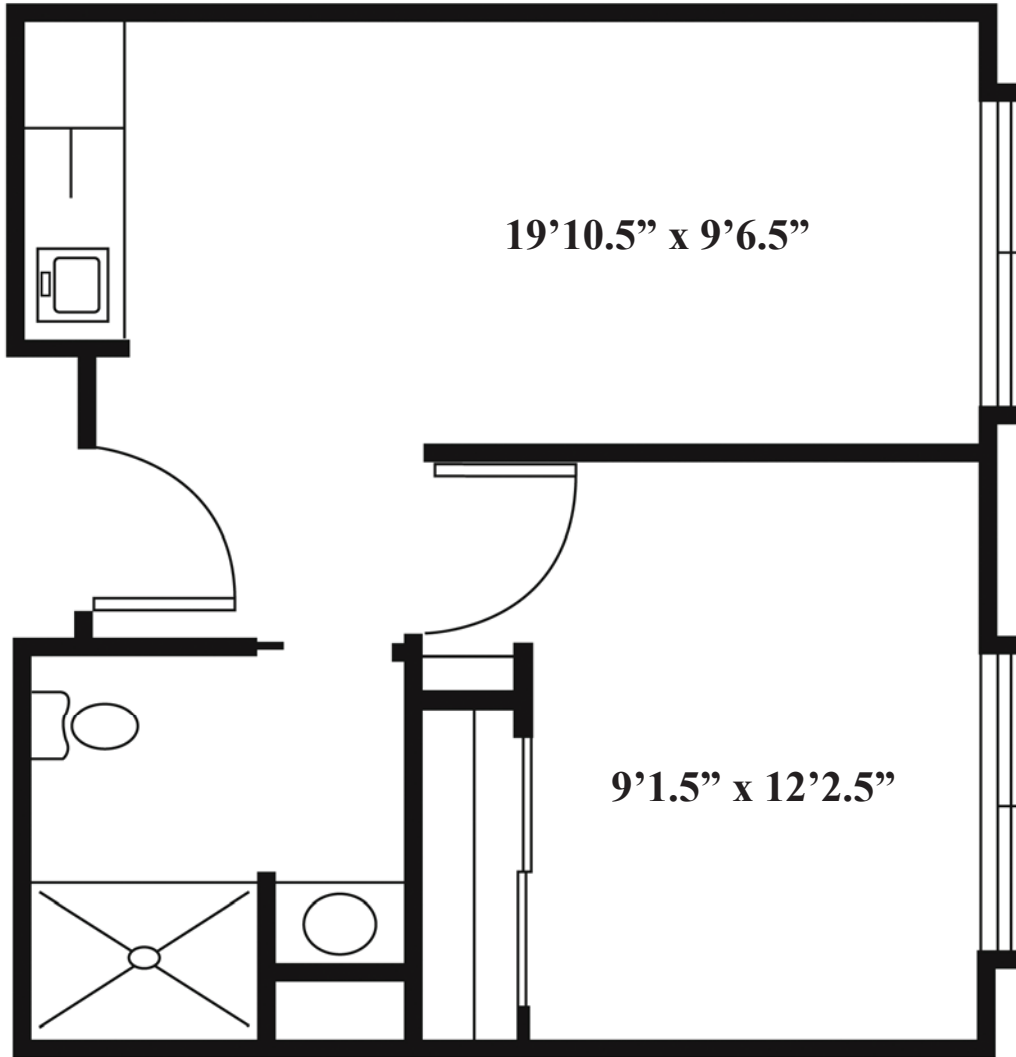

Settlers Place

Senior Living

3304 Monroe Street enlivant.com
La Porte, IN 46350
219-326-7283

Studio

One Bath

320 Square Feet (approximately)

One Bedroom

One Bedroom / One Bath
430 Square Feet (approximately)