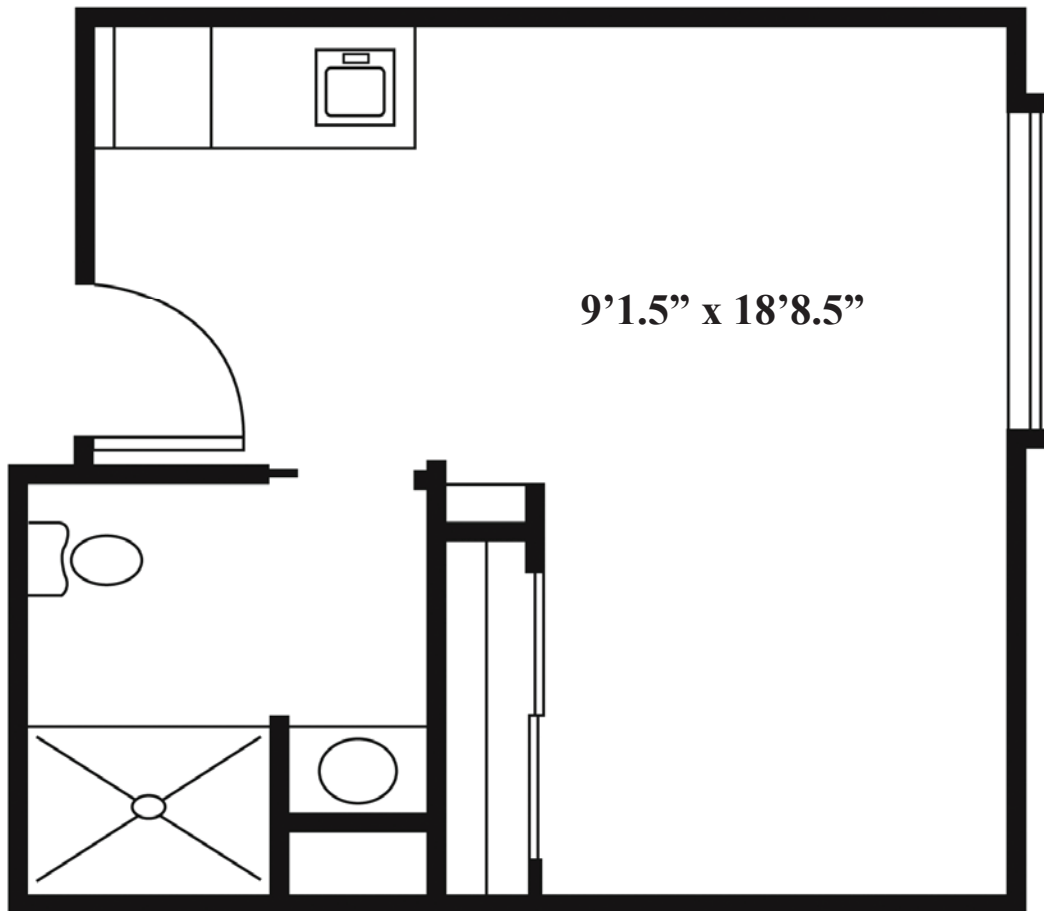

Settlers Place

Senior Living

3304 Monroe Street enlivant.com
La Porte, IN 46350
219-326-7283

Studio

One Bath

320 Square Feet (approximately)

One Bedroom

One Bedroom / One Bath
430 Square Feet (approximately)