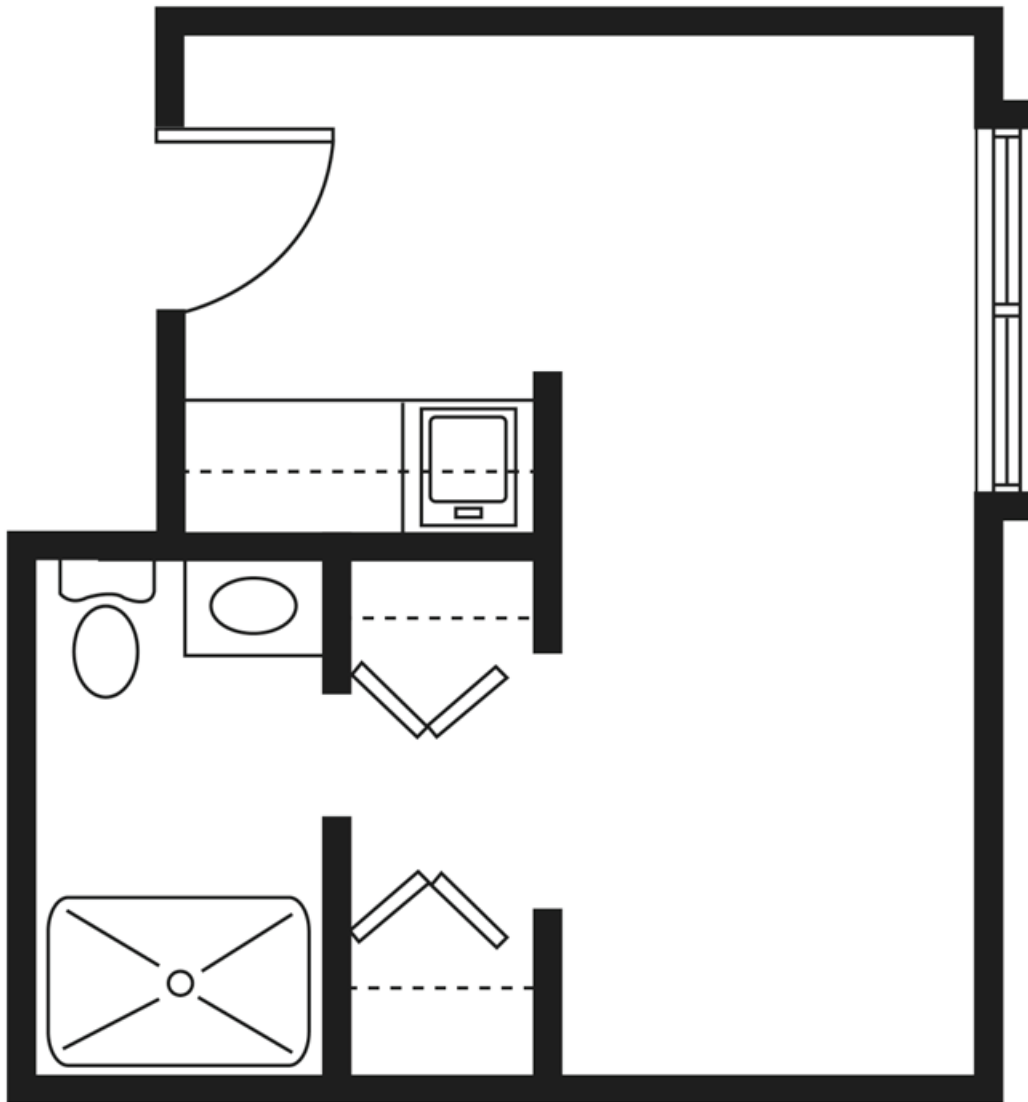

## Studio

One Bedroom / One Bath  
310 Square Feet (approximately)