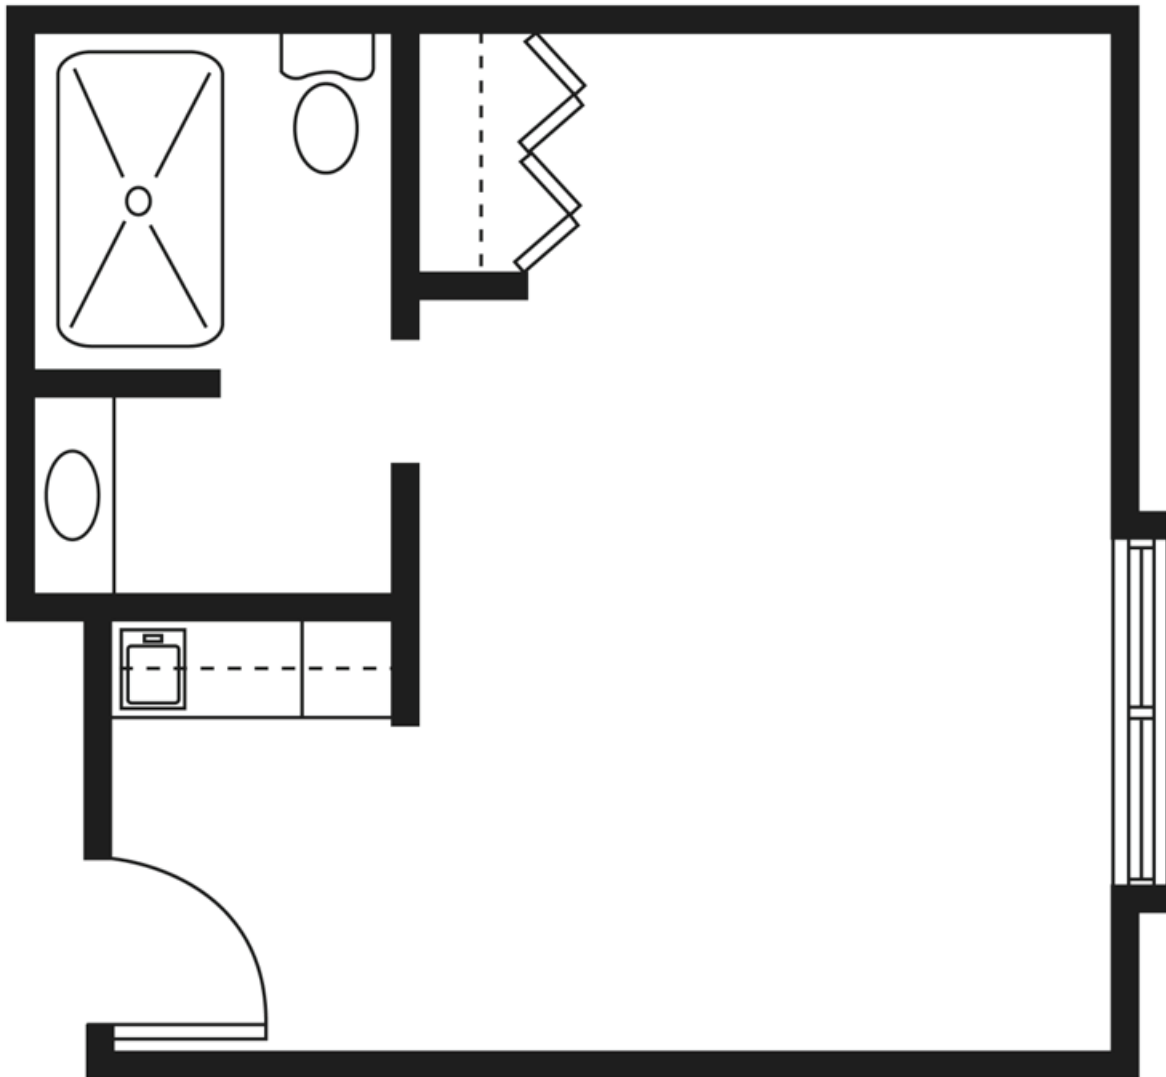

Baker Place

Senior Living

685 South Brewster Road
Vineland, NJ 08360
856-591-9111

enlivant.com

Deluxe Studio

One Bedroom / One Bath
360 Square Feet (approximately)