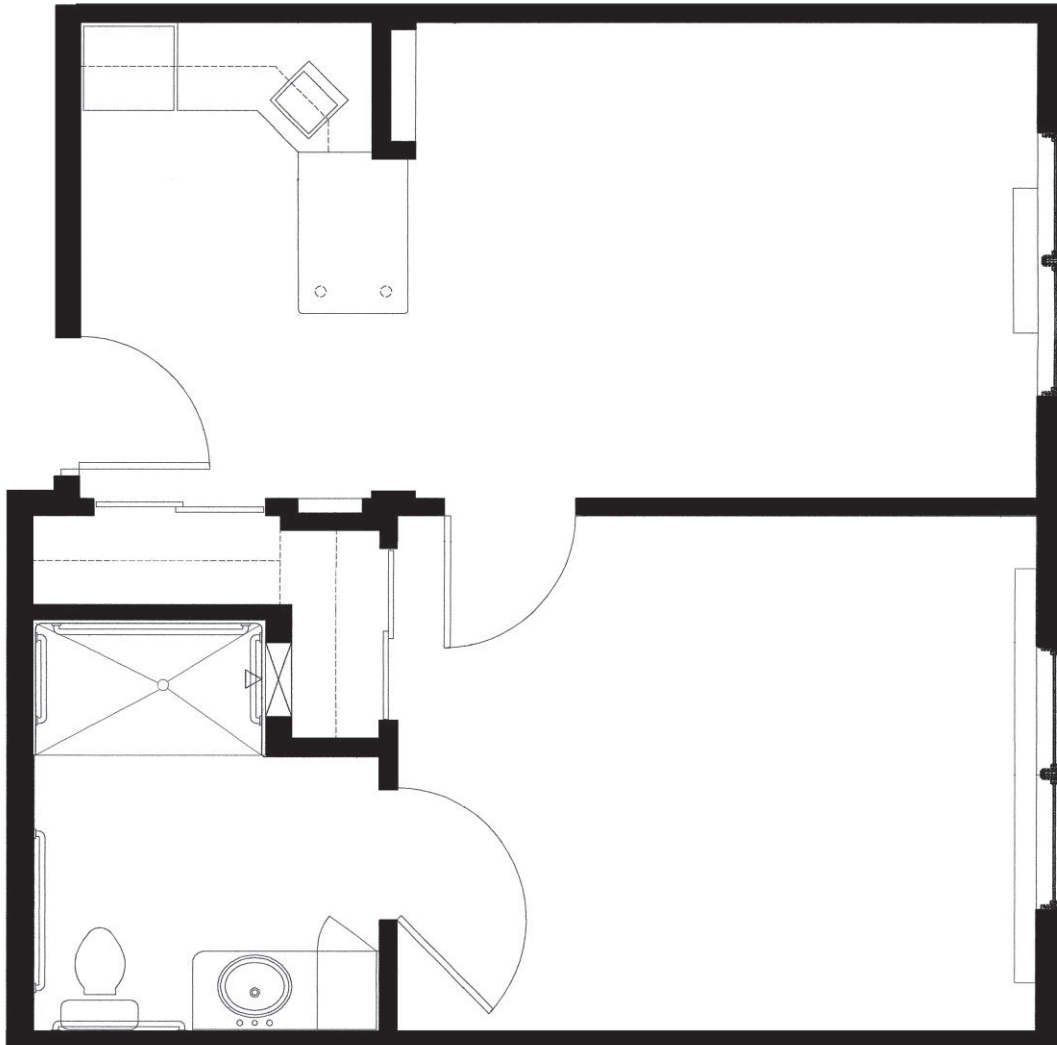

* *Reasonable accommodations considered upon request*

Emerald Place

Senior Living

297 South 100 East
Washington, IN 47501
812-254-5230

enlivant.com

Studio

One Bath

378 Square Feet (approximately)

Emerald Place

Senior Living

297 South 100 East
Washington, IN 47501
812-254-5230

enlivant.com

Studio Deluxe

One Bath

421 Square Feet (approximately)

Emerald Place

Senior Living

297 South 100 East
Washington, IN 47501
812-254-5230

enlivant.com

One Bedroom

One Bedroom / One Bath
430 Square Feet (approximately)