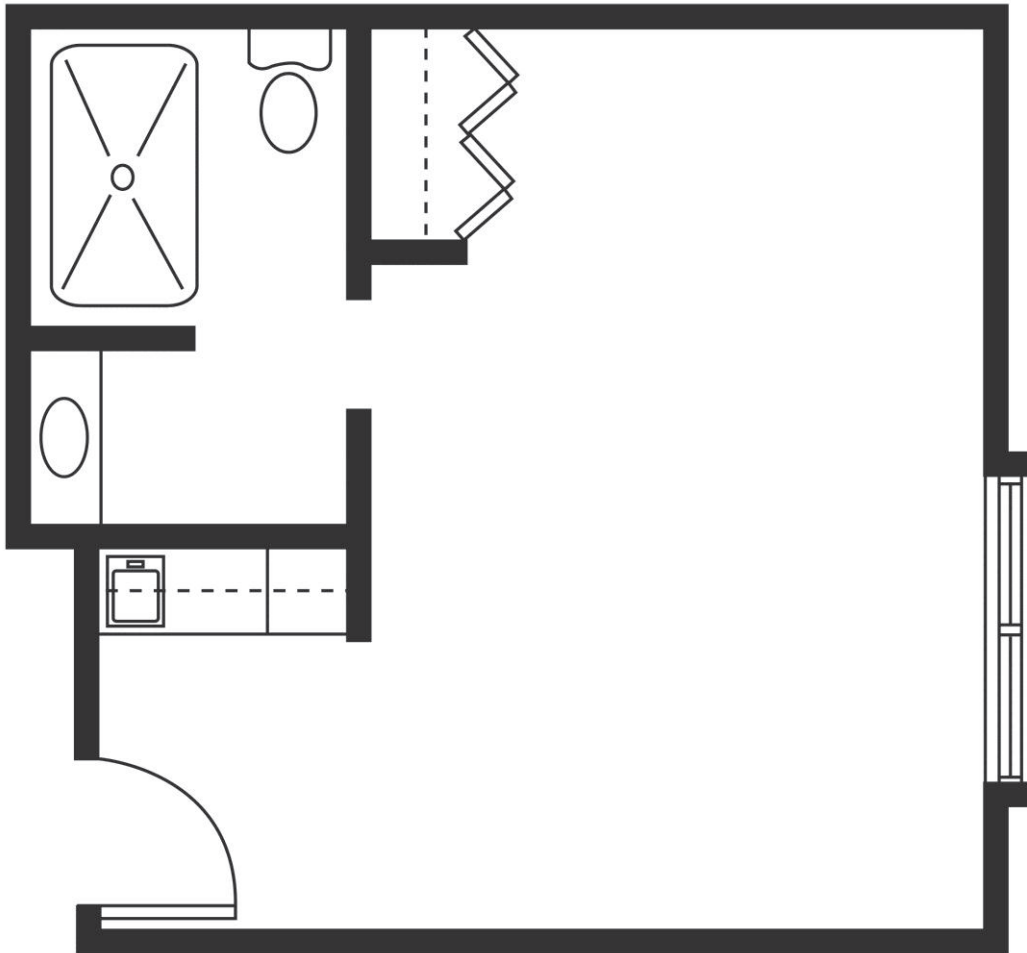

* *Reasonable accommodations considered upon request*

Emerald Place

Senior Living

297 South 100 East
Washington, IN 47501
812-254-5230

enlivant.com

Studio

One Bath

378 Square Feet (approximately)

Emerald Place

Senior Living

297 South 100 East
Washington, IN 47501
812-254-5230

enlivant.com

Studio Deluxe

One Bath

421 Square Feet (approximately)

Emerald Place

Senior Living

297 South 100 East
Washington, IN 47501
812-254-5230

enlivant.com

One Bedroom

One Bedroom / One Bath
430 Square Feet (approximately)