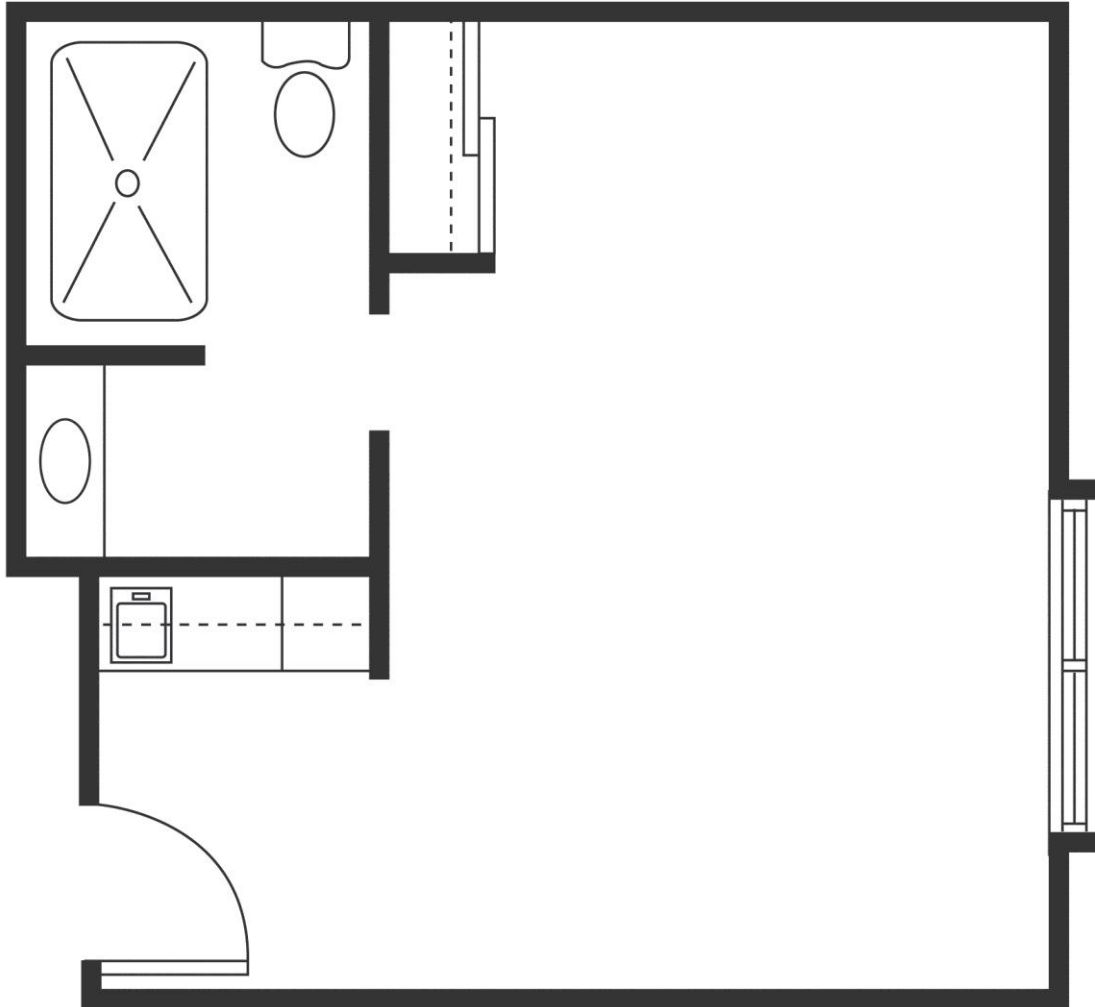

* *Reasonable accommodations considered upon request*

Emerald Place

Senior Living

297 South 100 East
Washington, IN 47501
812-254-5230

enlivant.com

Studio

One Bath

378 Square Feet (approximately)

Emerald Place

Senior Living

297 South 100 East
Washington, IN 47501
812-254-5230

enlivant.com

Studio Deluxe

One Bath

421 Square Feet (approximately)

Emerald Place

Senior Living

297 South 100 East
Washington, IN 47501
812-254-5230

enlivant.com

One Bedroom

One Bedroom / One Bath
430 Square Feet (approximately)