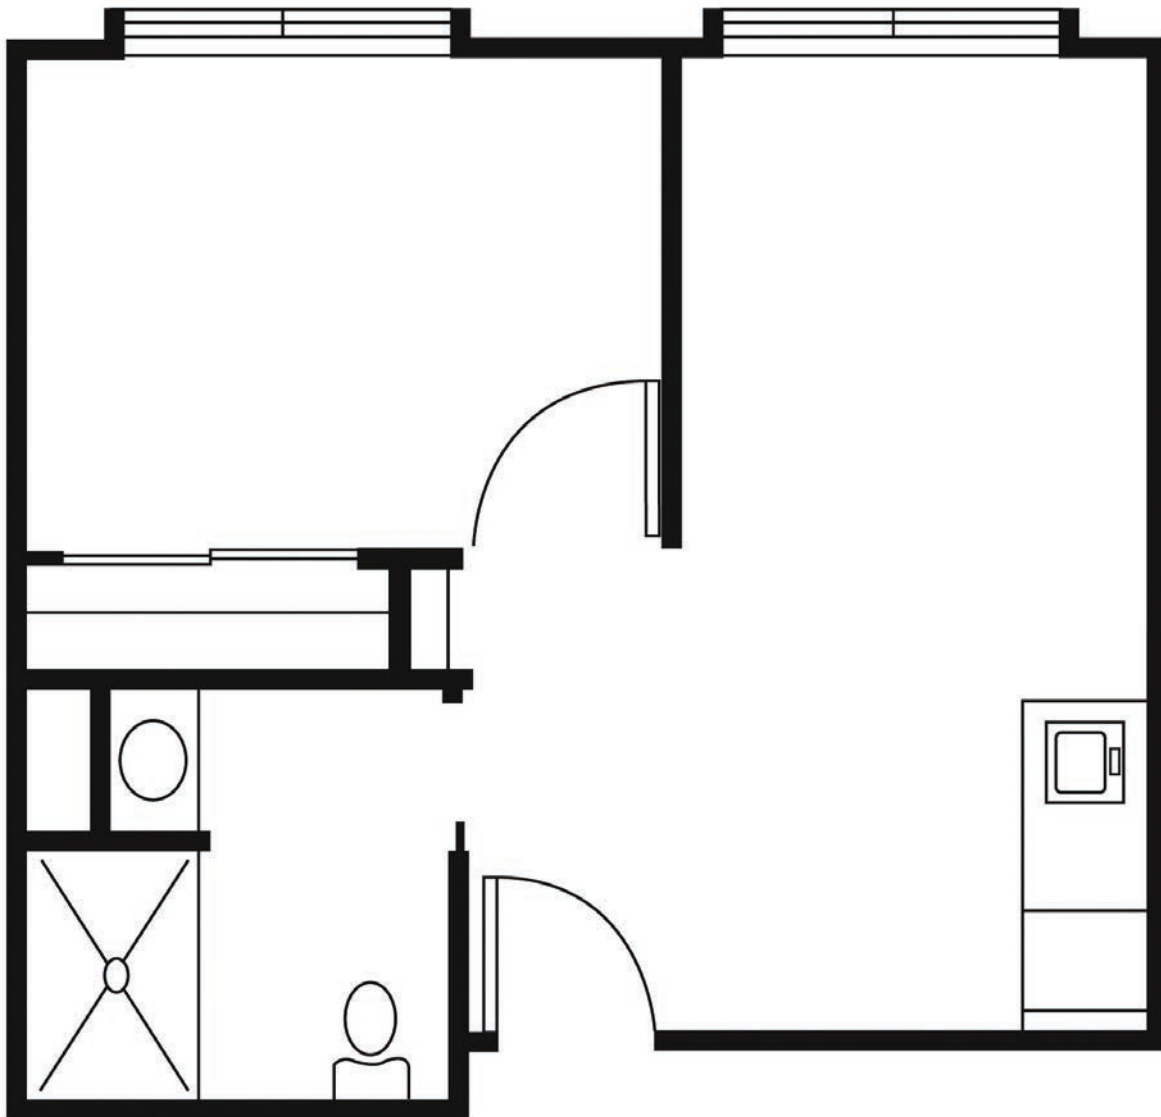

* *Reasonable accommodations considered upon request*

Floyd Place

Senior Living

403 C. Street
Sergeant Bluff, IA 51054
712-943-7025

enlivant.com

Studio

One Bath

340 Square Feet (approximately)

Floyd Place

Senior Living

403 C. Street
Sergeant Bluff, IA 51054
712-943-7025

enlivant.com

One Bedroom

One Bedroom / One Bath
400 Square Feet (approximately)