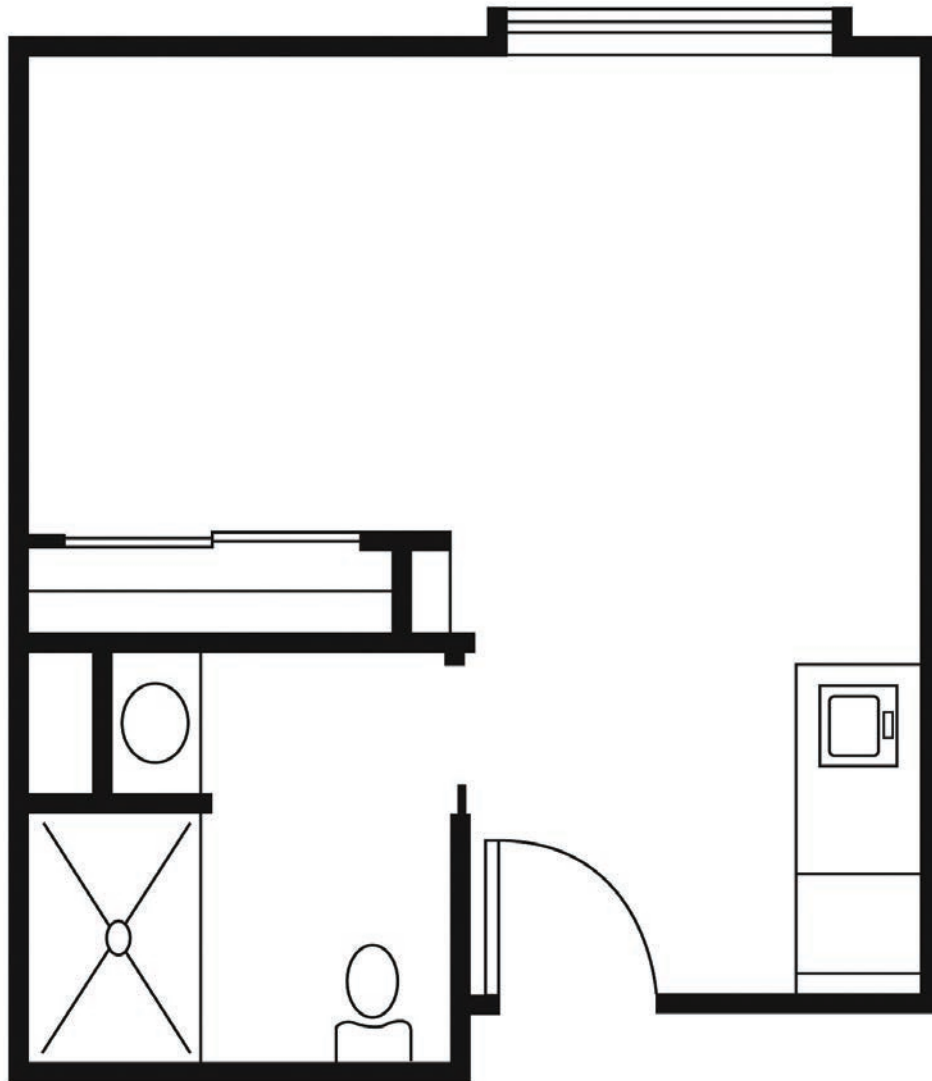

* *Reasonable accommodations considered upon request*

Floyd Place

Senior Living

403 C. Street
Sergeant Bluff, IA 51054
712-943-7025

enlivant.com

Studio

One Bath

340 Square Feet (approximately)

Floyd Place

Senior Living

403 C. Street
Sergeant Bluff, IA 51054
712-943-7025

enlivant.com

One Bedroom

One Bedroom / One Bath
400 Square Feet (approximately)