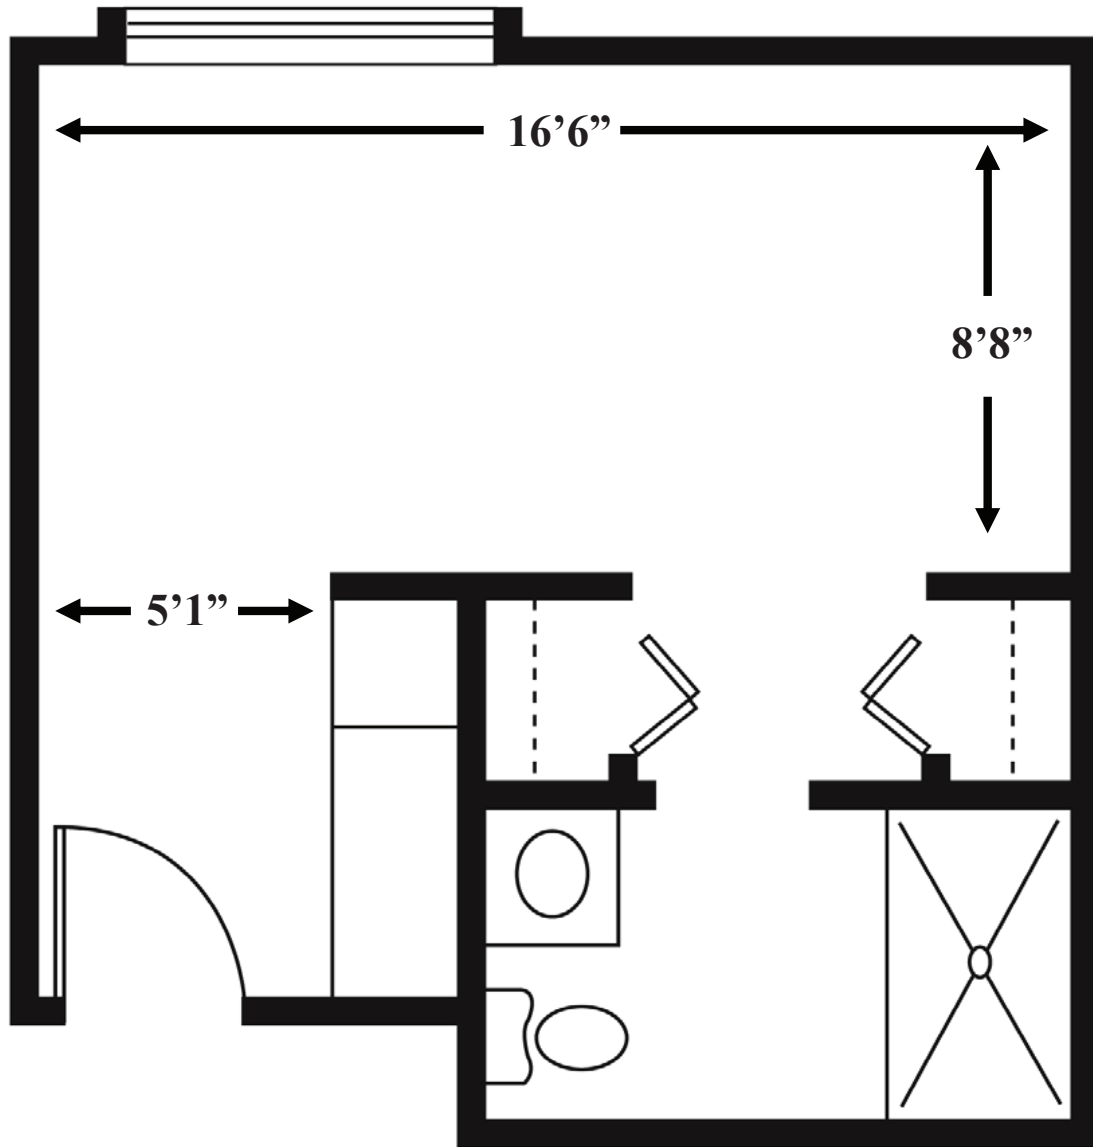

## Studio

One Bath

215 Square Feet (approximately)