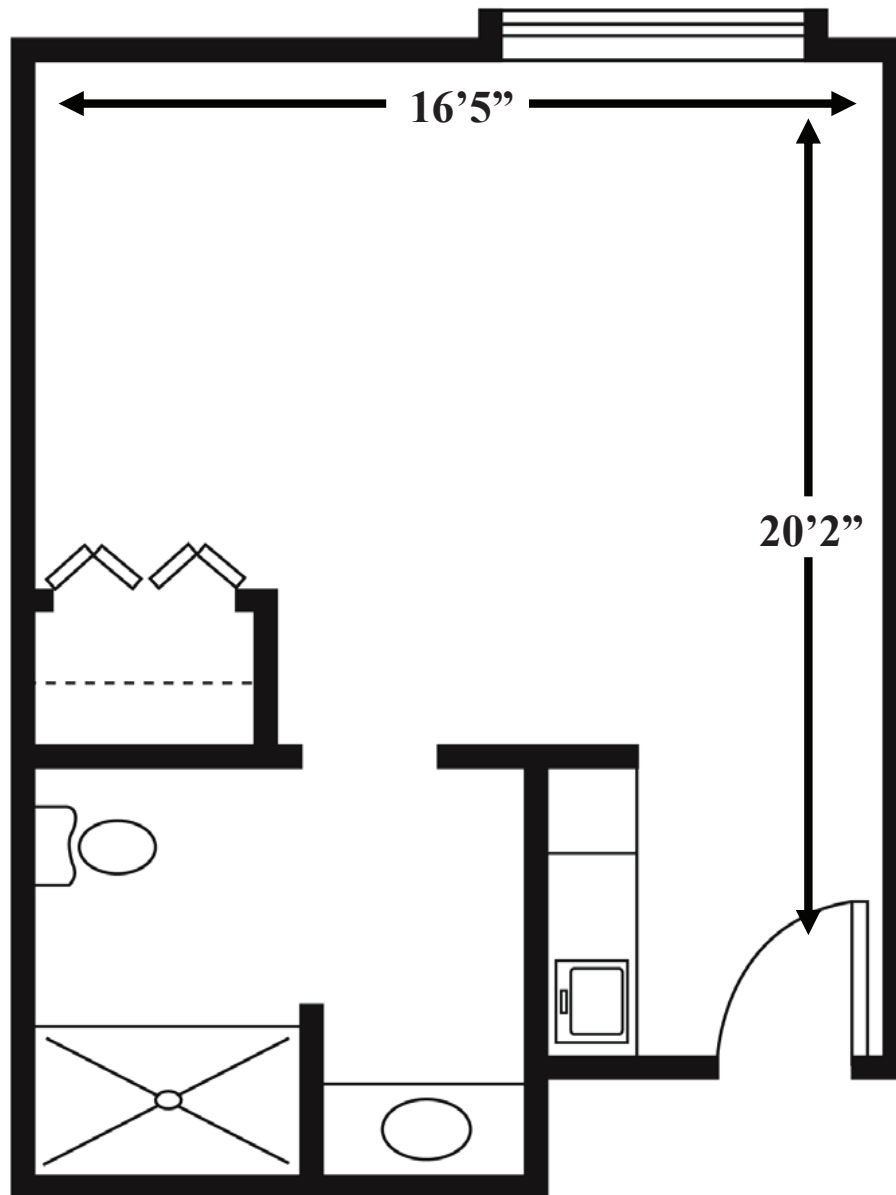

## Studio

One Bath

215 Square Feet (approximately)

## Deluxe Studio

333 Square Feet (approximately)