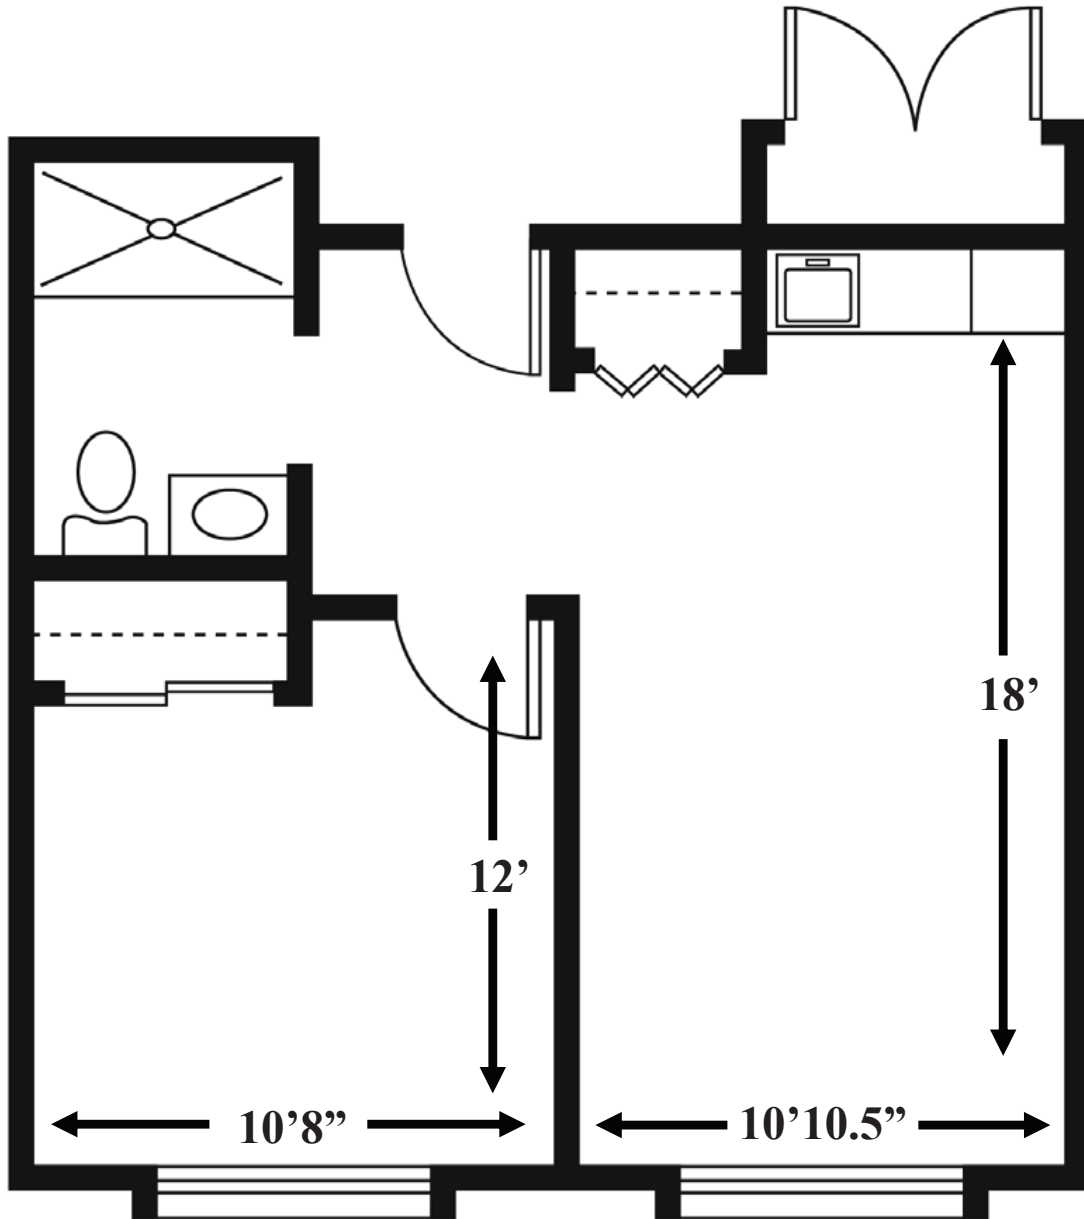

Miller Place

Senior Living

1506 Meadowview Drive
Celina, OH 45822
419-586-2484

enlivant.com

One Bedroom

One Bedroom / One Bath
378 Square Feet (approximately)