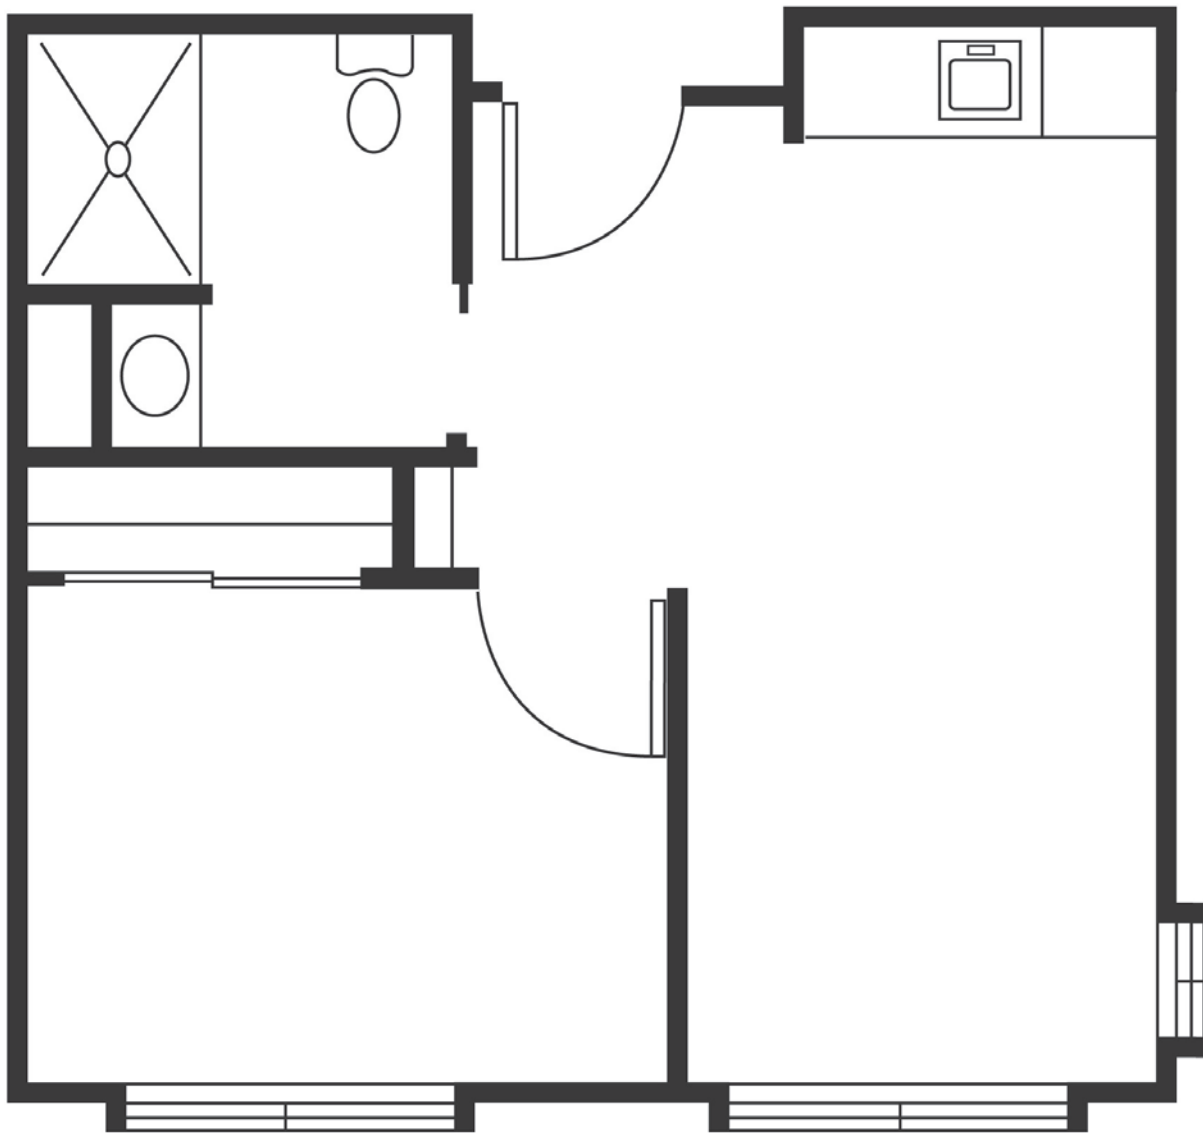

Moorehead Place

Senior Living

116 Madison Circle
Indiana, PA 15701
724-465-9606

enlivant.com

Studio

One Bath

356 Square Feet (approximately)

Moorehead Place

Senior Living

116 Madison Circle
Indiana, PA 15701
724-465-9606

enlivant.com

One Bedroom

One Bedroom / One Bath
470 Square Feet (approximately)