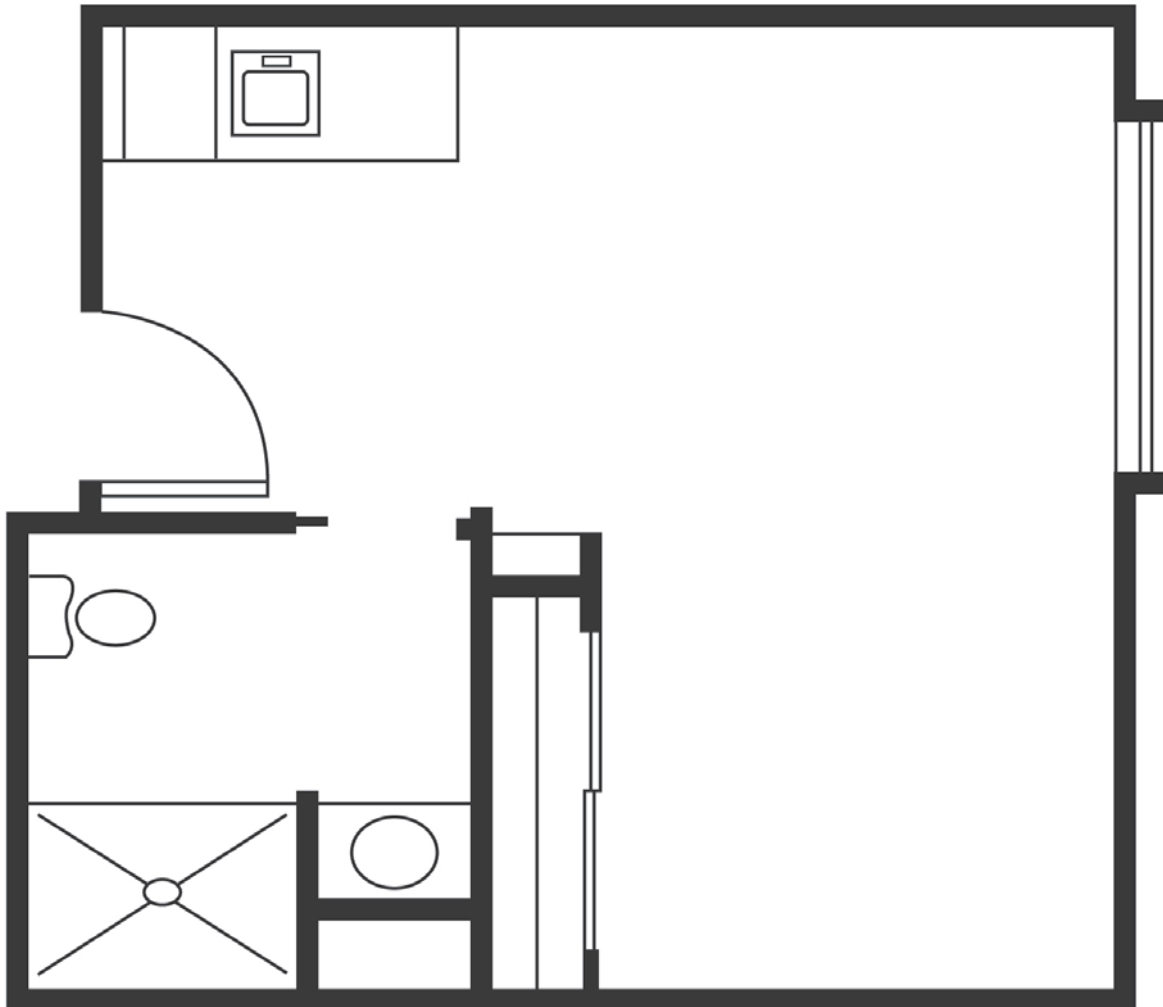

Moorehead Place

Senior Living

116 Madison Circle
Indiana, PA 15701
724-465-9606

enlivant.com

Studio

One Bath

356 Square Feet (approximately)

Moorehead Place