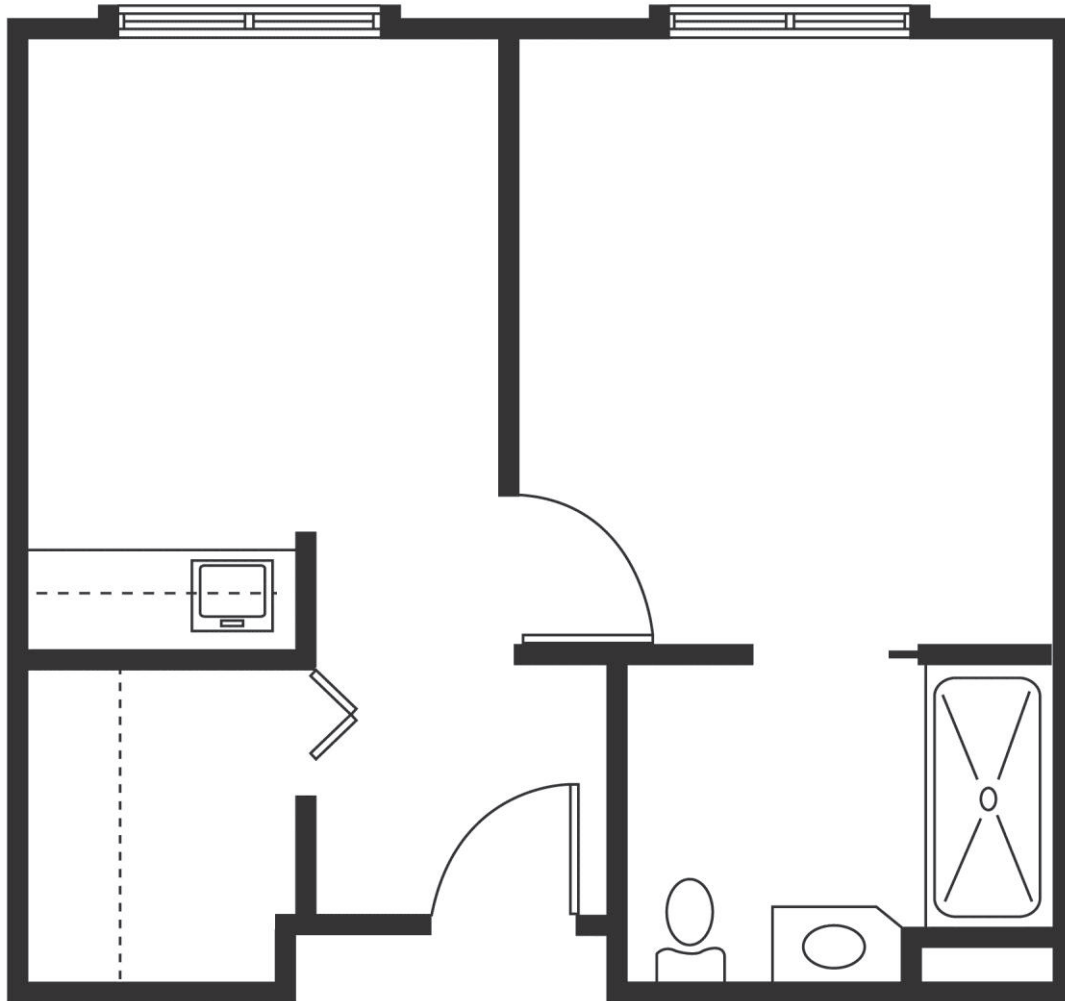

Pathfinder Place

Senior Living

3010 North Clarkson
Fremont, NE 68025
402-721-7714

enlivant.com

One Bedroom

One Bath

381 Square Feet (approximately)