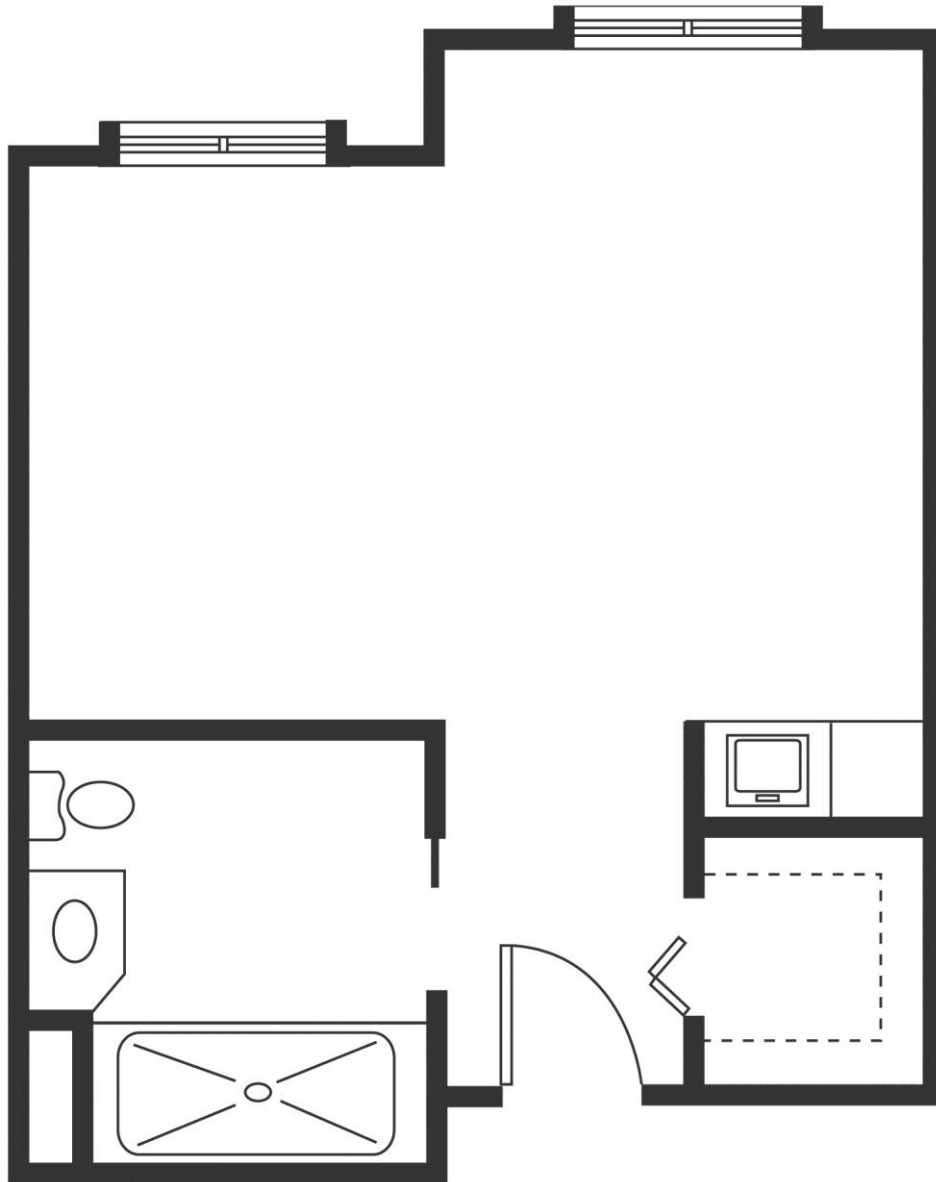

* *Reasonable accommodations considered upon request*

Pathfinder Place

Senior Living

3010 North Clarkson
Fremont, NE 68025
402-721-7714

enlivant.com

Studio

One Bath

278 Square Feet (approximately)

Pathfinder Place

Senior Living

3010 North Clarkson
Fremont, NE 68025
402-721-7714

enlivant.com

Studio Deluxe

One Bath

338 Square Feet (approximately)

Pathfinder Place