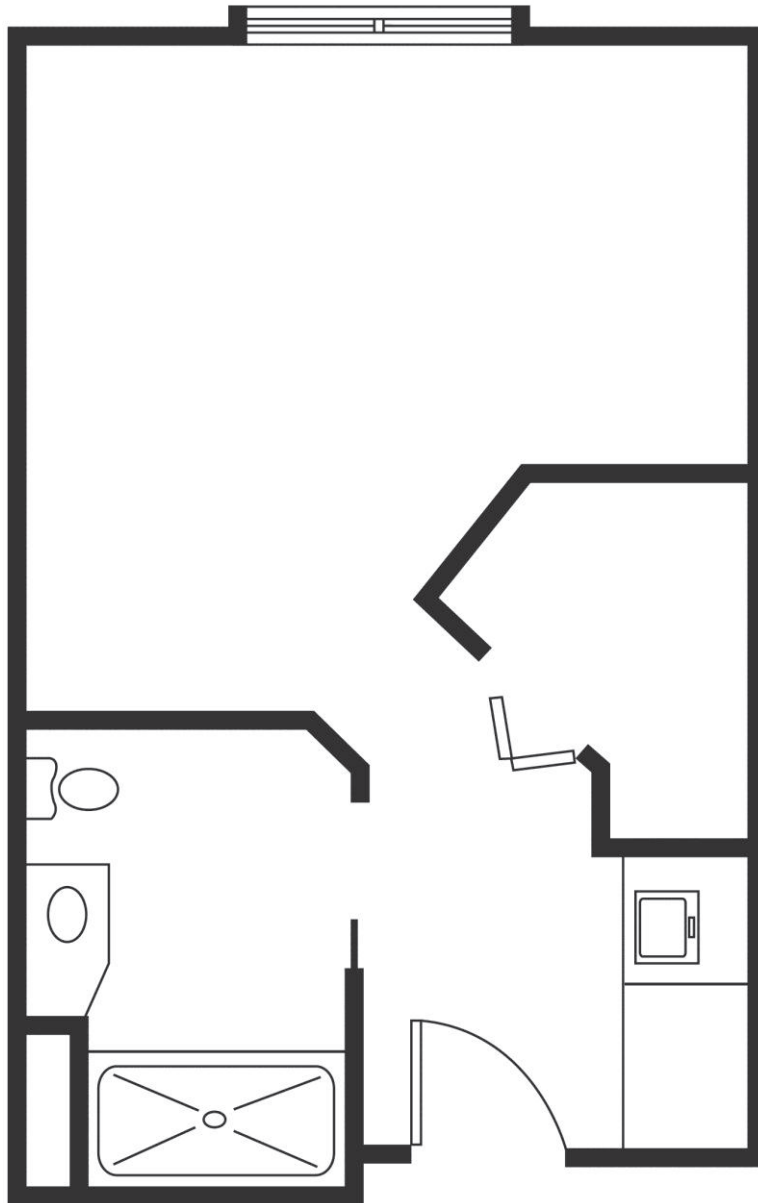

* *Reasonable accommodations considered upon request*

Pathfinder Place

Senior Living

3010 North Clarkson
Fremont, NE 68025
402-721-7714

enlivant.com

Studio

One Bath

278 Square Feet (approximately)