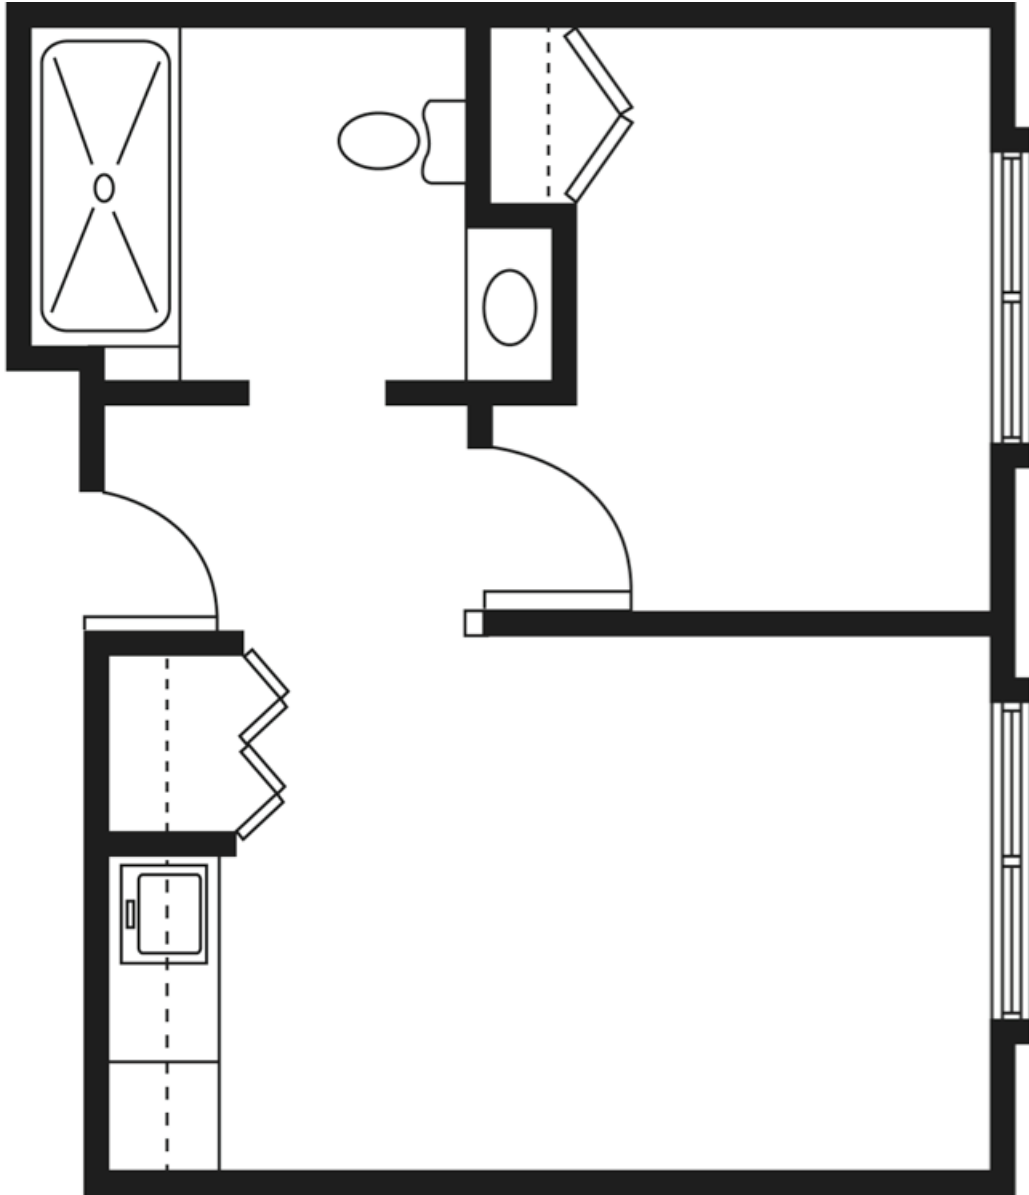

** Reasonable accommodations considered upon request*

Somers Place

Senior Living

199 Steelmanville Road
Egg Harbor Township, NJ 08234
609-926-5891

enlivant.com

Deluxe Studio

One Bath

360 Square Feet (approximately)

Somers Place

Senior Living

199 Steelmanville Road
Egg Harbor Township, NJ 08234
609-926-5891

enlivant.com

One-Bedroom

One Bedroom / One Bath
480 Square Feet (approximately)