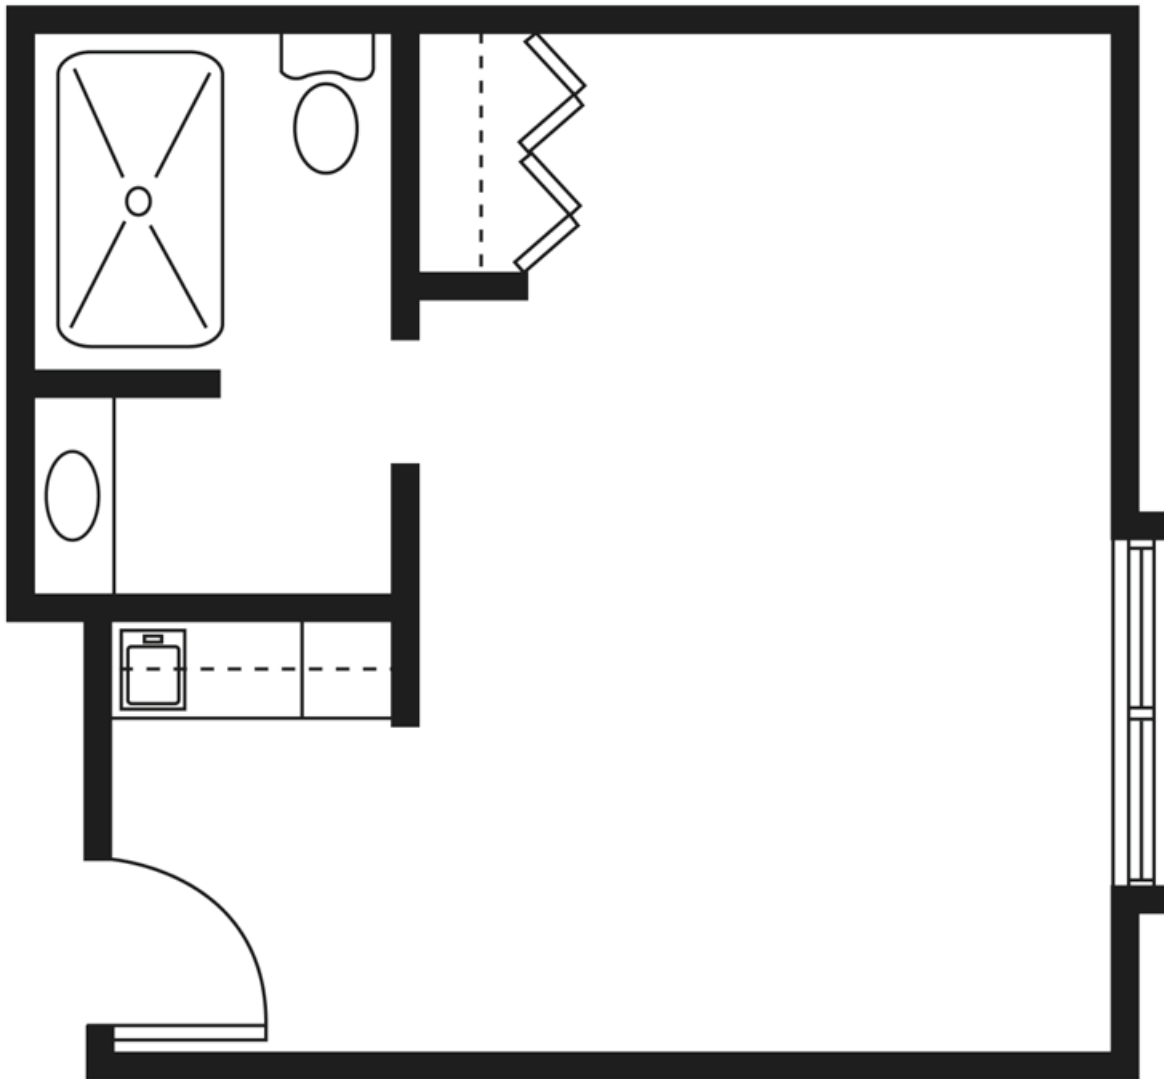

** Reasonable accommodations considered upon request*

Somers Place

Senior Living

199 Steelmanville Road
Egg Harbor Township, NJ 08234
609-926-5891

enlivant.com

Deluxe Studio

One Bath

360 Square Feet (approximately)

Somers Place

Senior Living

199 Steelmanville Road
Egg Harbor Township, NJ 08234
609-926-5891

enlivant.com

One-Bedroom

One Bedroom / One Bath
480 Square Feet (approximately)