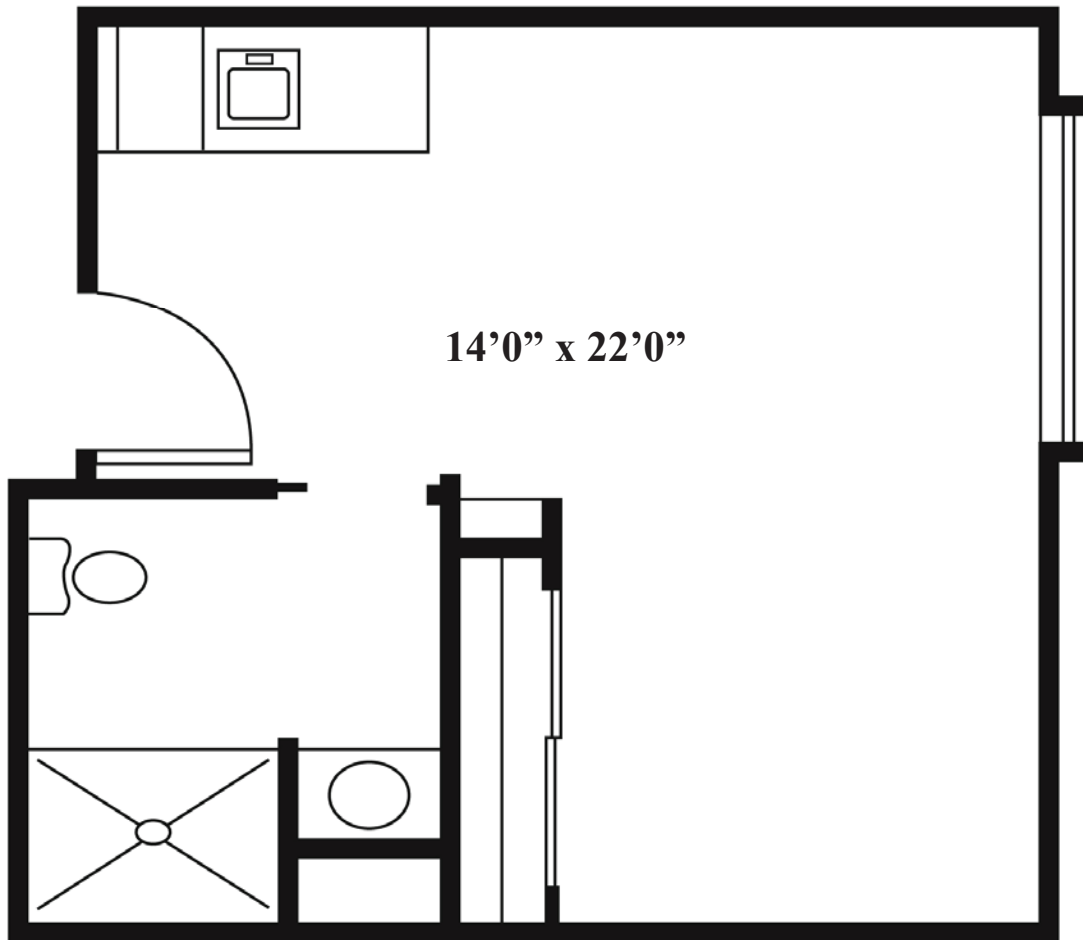

## Studio

One Bath

308 Square Feet (approximately)