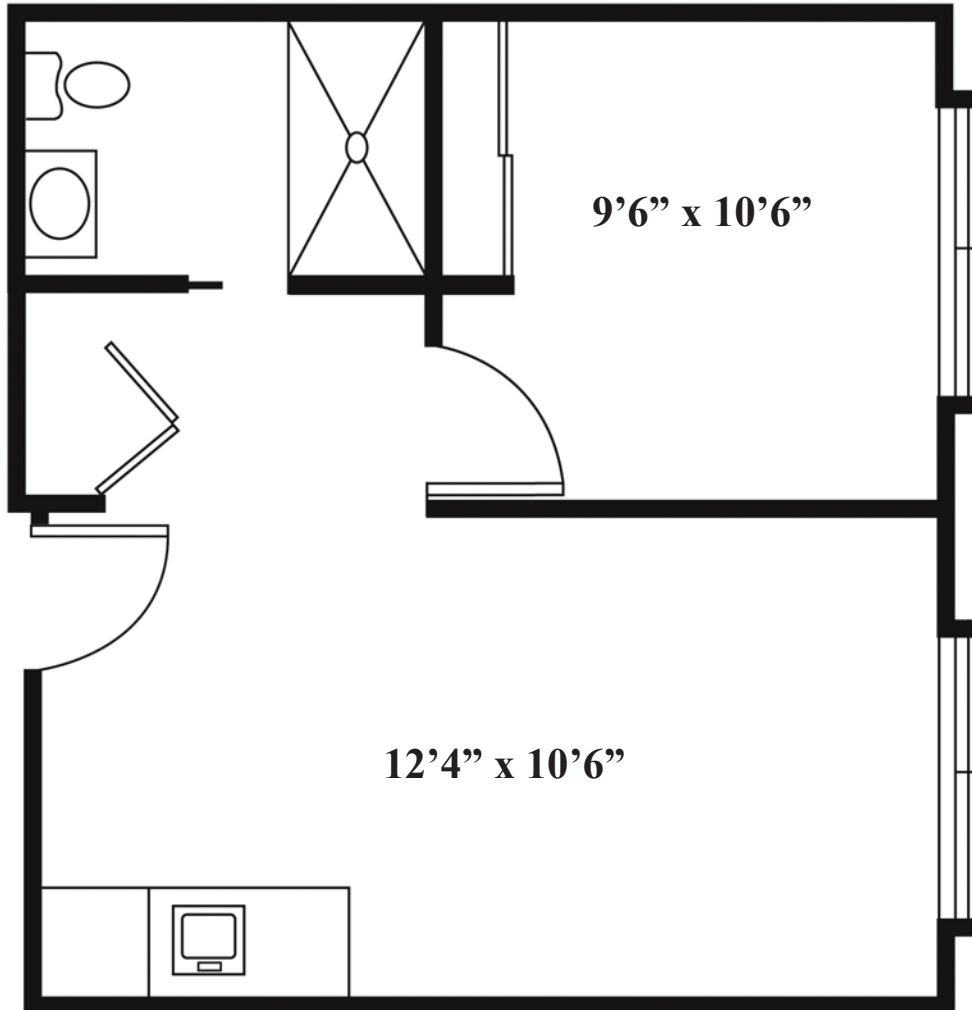

## Studio

One Bath

308 Square Feet (approximately)

## One Bedroom

One Bedroom / One Bath  
420 Square Feet (approximately)