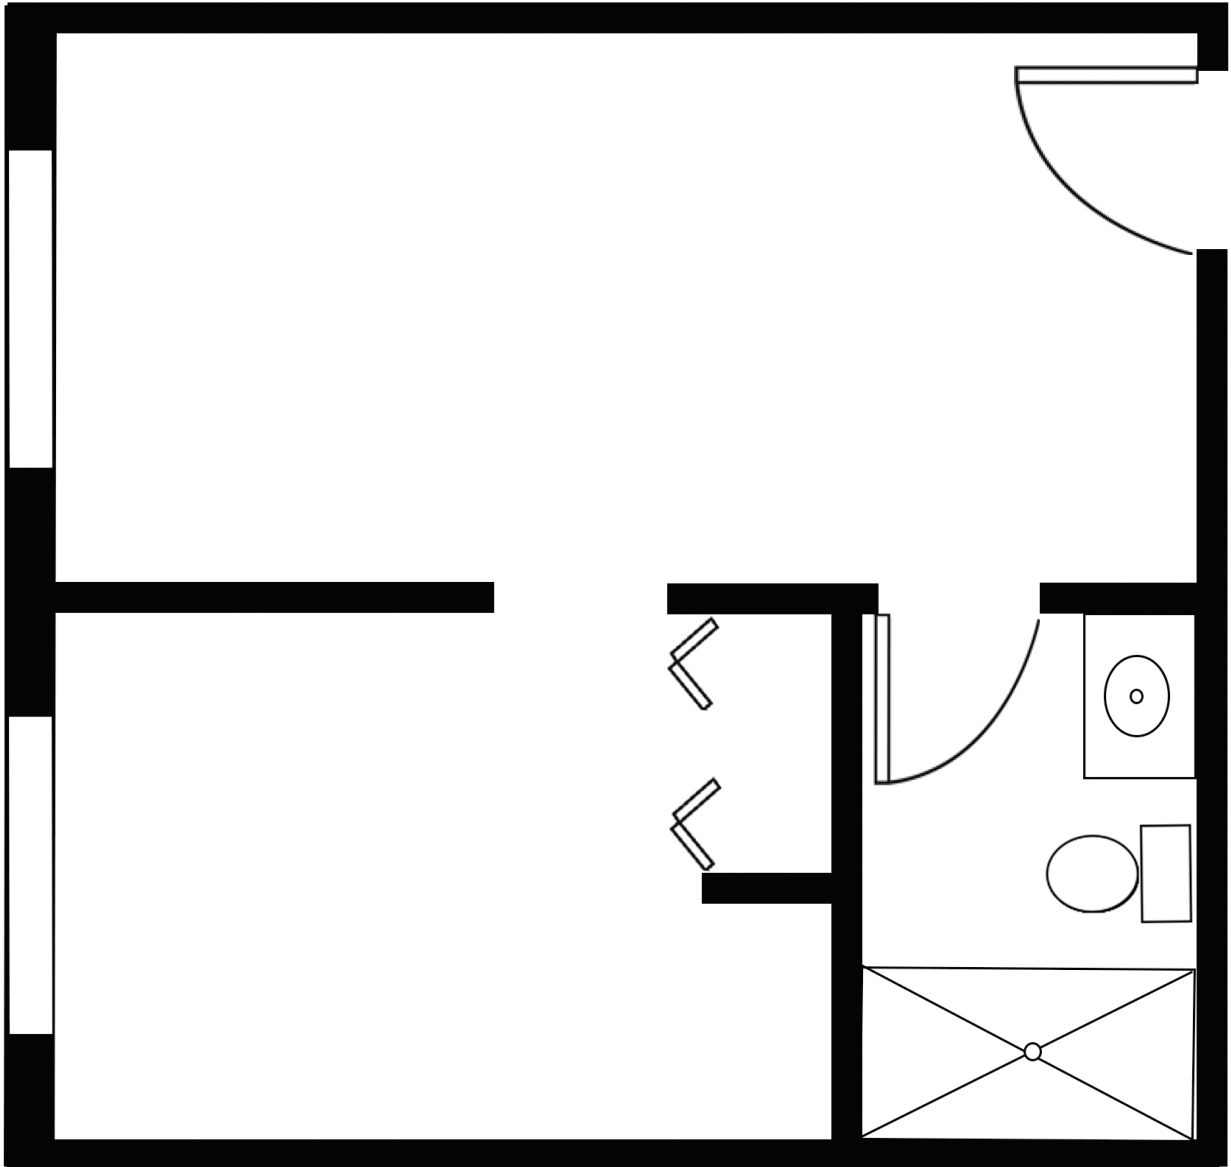

Senior Living

331 Holt Lane
Lewisburg, WV 24901
304-645-4453

enlivant.com

Studio Deluxe

One Bath

260 Square Feet (approximately)

Seasons Place

Senior Living

331 Holt Lane
Lewisburg, WV 24901
304-645-4453

enlivant.com

One Bedroom

One Bedroom / One Bath
337 Square Feet (approximately)