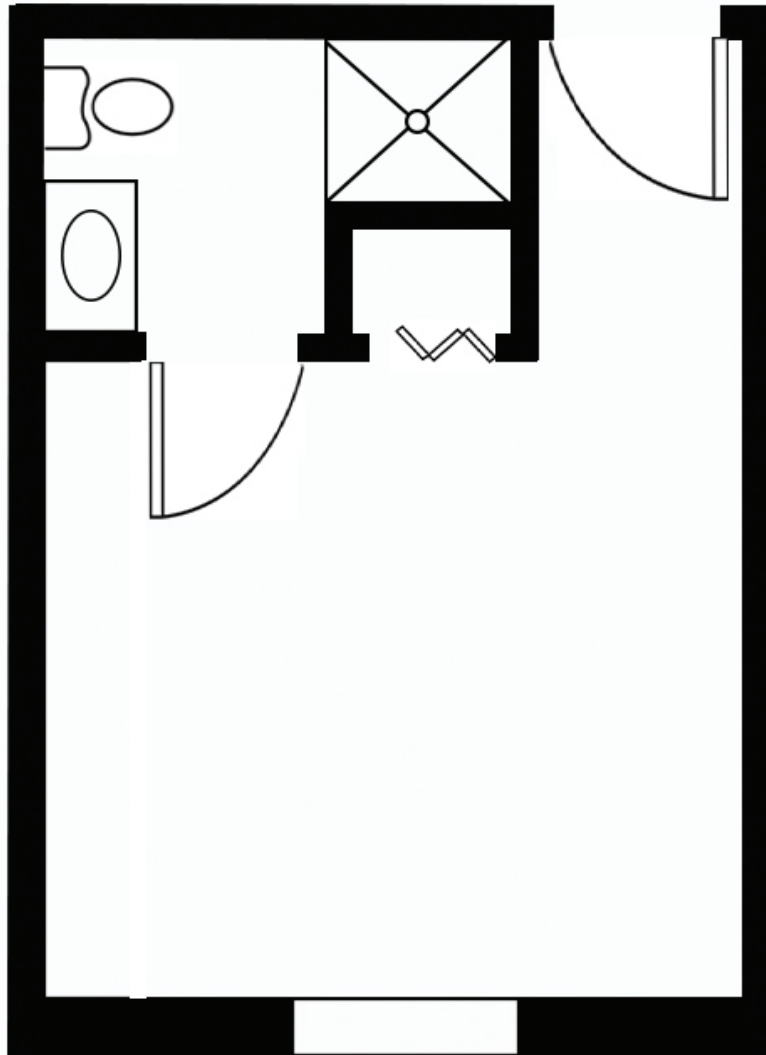

Seasons Place

Senior Living

331 Holt Lane
Lewisburg, WV 24901
304-645-4453

enlivant.com

Studio

One Bath

250 Square Feet (approximately)

Seasons Place