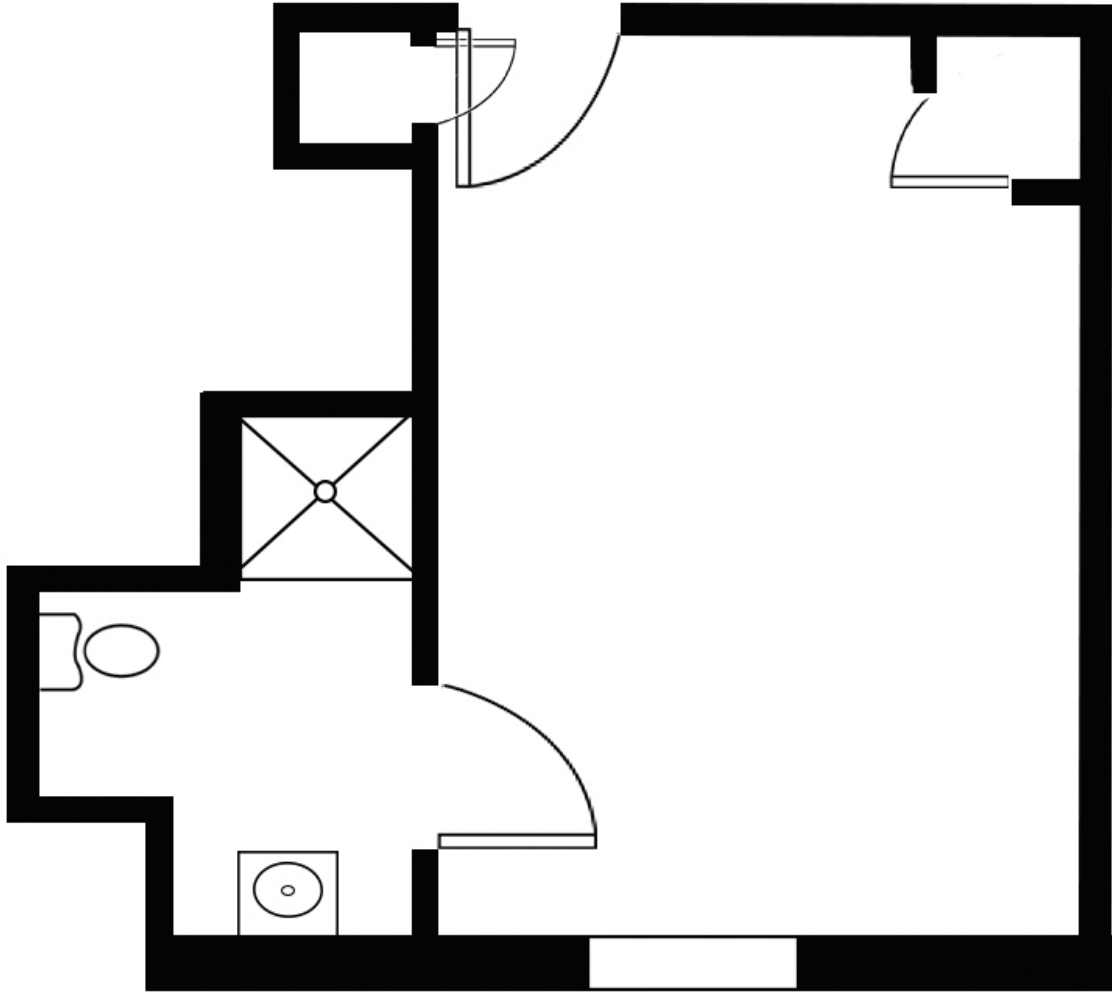

Seasons Place

Senior Living

331 Holt Lane
Lewisburg, WV 24901
304-645-4453

enlivant.com

Studio

One Bath

250 Square Feet (approximately)

Seasons Place

Senior Living

331 Holt Lane
Lewisburg, WV 24901
304-645-4453

enlivant.com

Studio Deluxe

One Bath

260 Square Feet (approximately)

Seasons Place

Senior Living